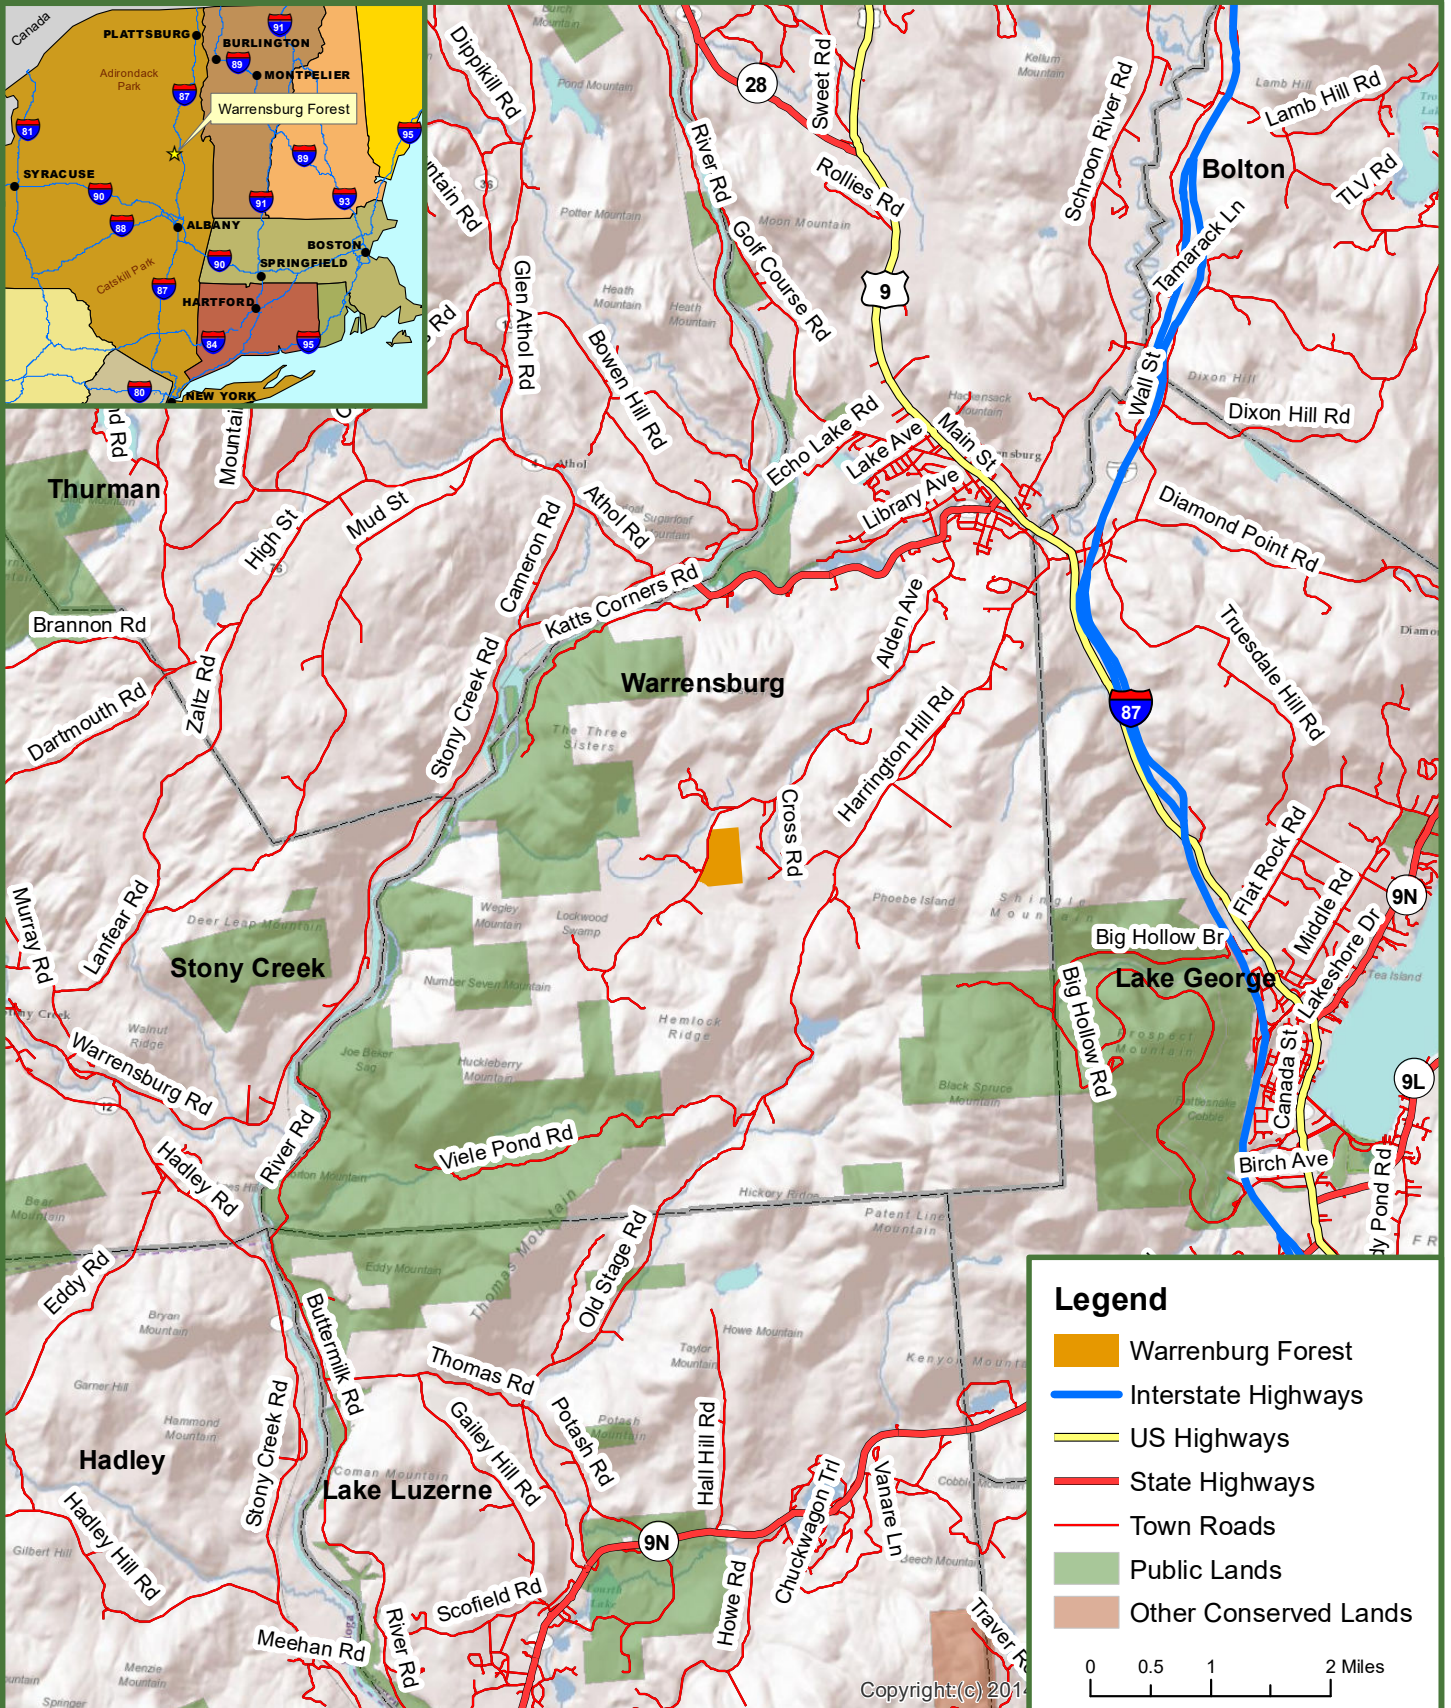

# Locus Map Warrensburg Forest 86 Survey Acres Warrensburg, Warren County, NY

**Fountains  
Land**  
AN F&W COMPANY

### Legend

-  Warrensburg Forest
-  Interstate Highways
-  US Highways
-  State Highways
-  Town Roads
-  Public Lands
-  Other Conserved Lands

Copyright (c) 2014