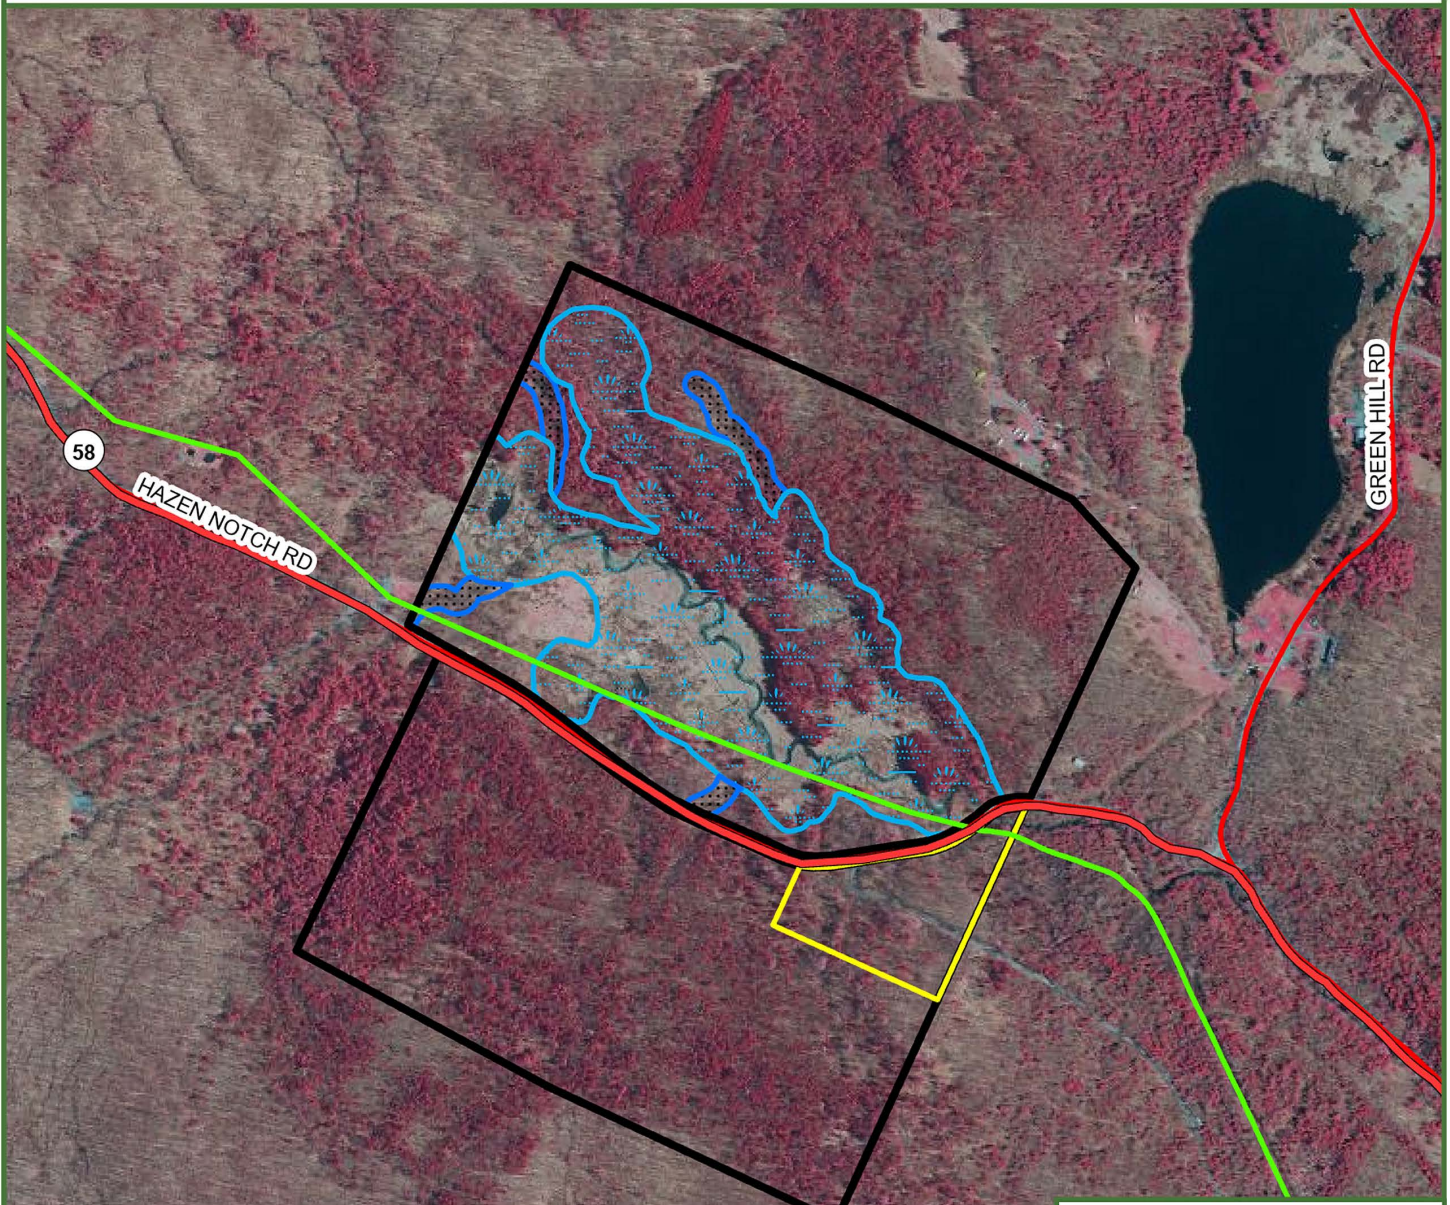

Wade Brook Forest

197.2 Grand List Acres
Lowell, Orleans County, Vermont

Legend

- Ward Brook Forest
- State Highways
- Town Roads
- VAST Trails
- Riparian Buffer Zone
- Wetland Buffer Zone
- Development Zone
- Town Line

This is Not A Survey

Map produced from the best available information including VCGI town tax maps polygon, hand held GPS data, aerial photography and reference information obtained from publicly available GIS sources. Boundary lines portrayed on this map are approximate and could be different than the actual location of boundaries found in the field. Map is not a survey.