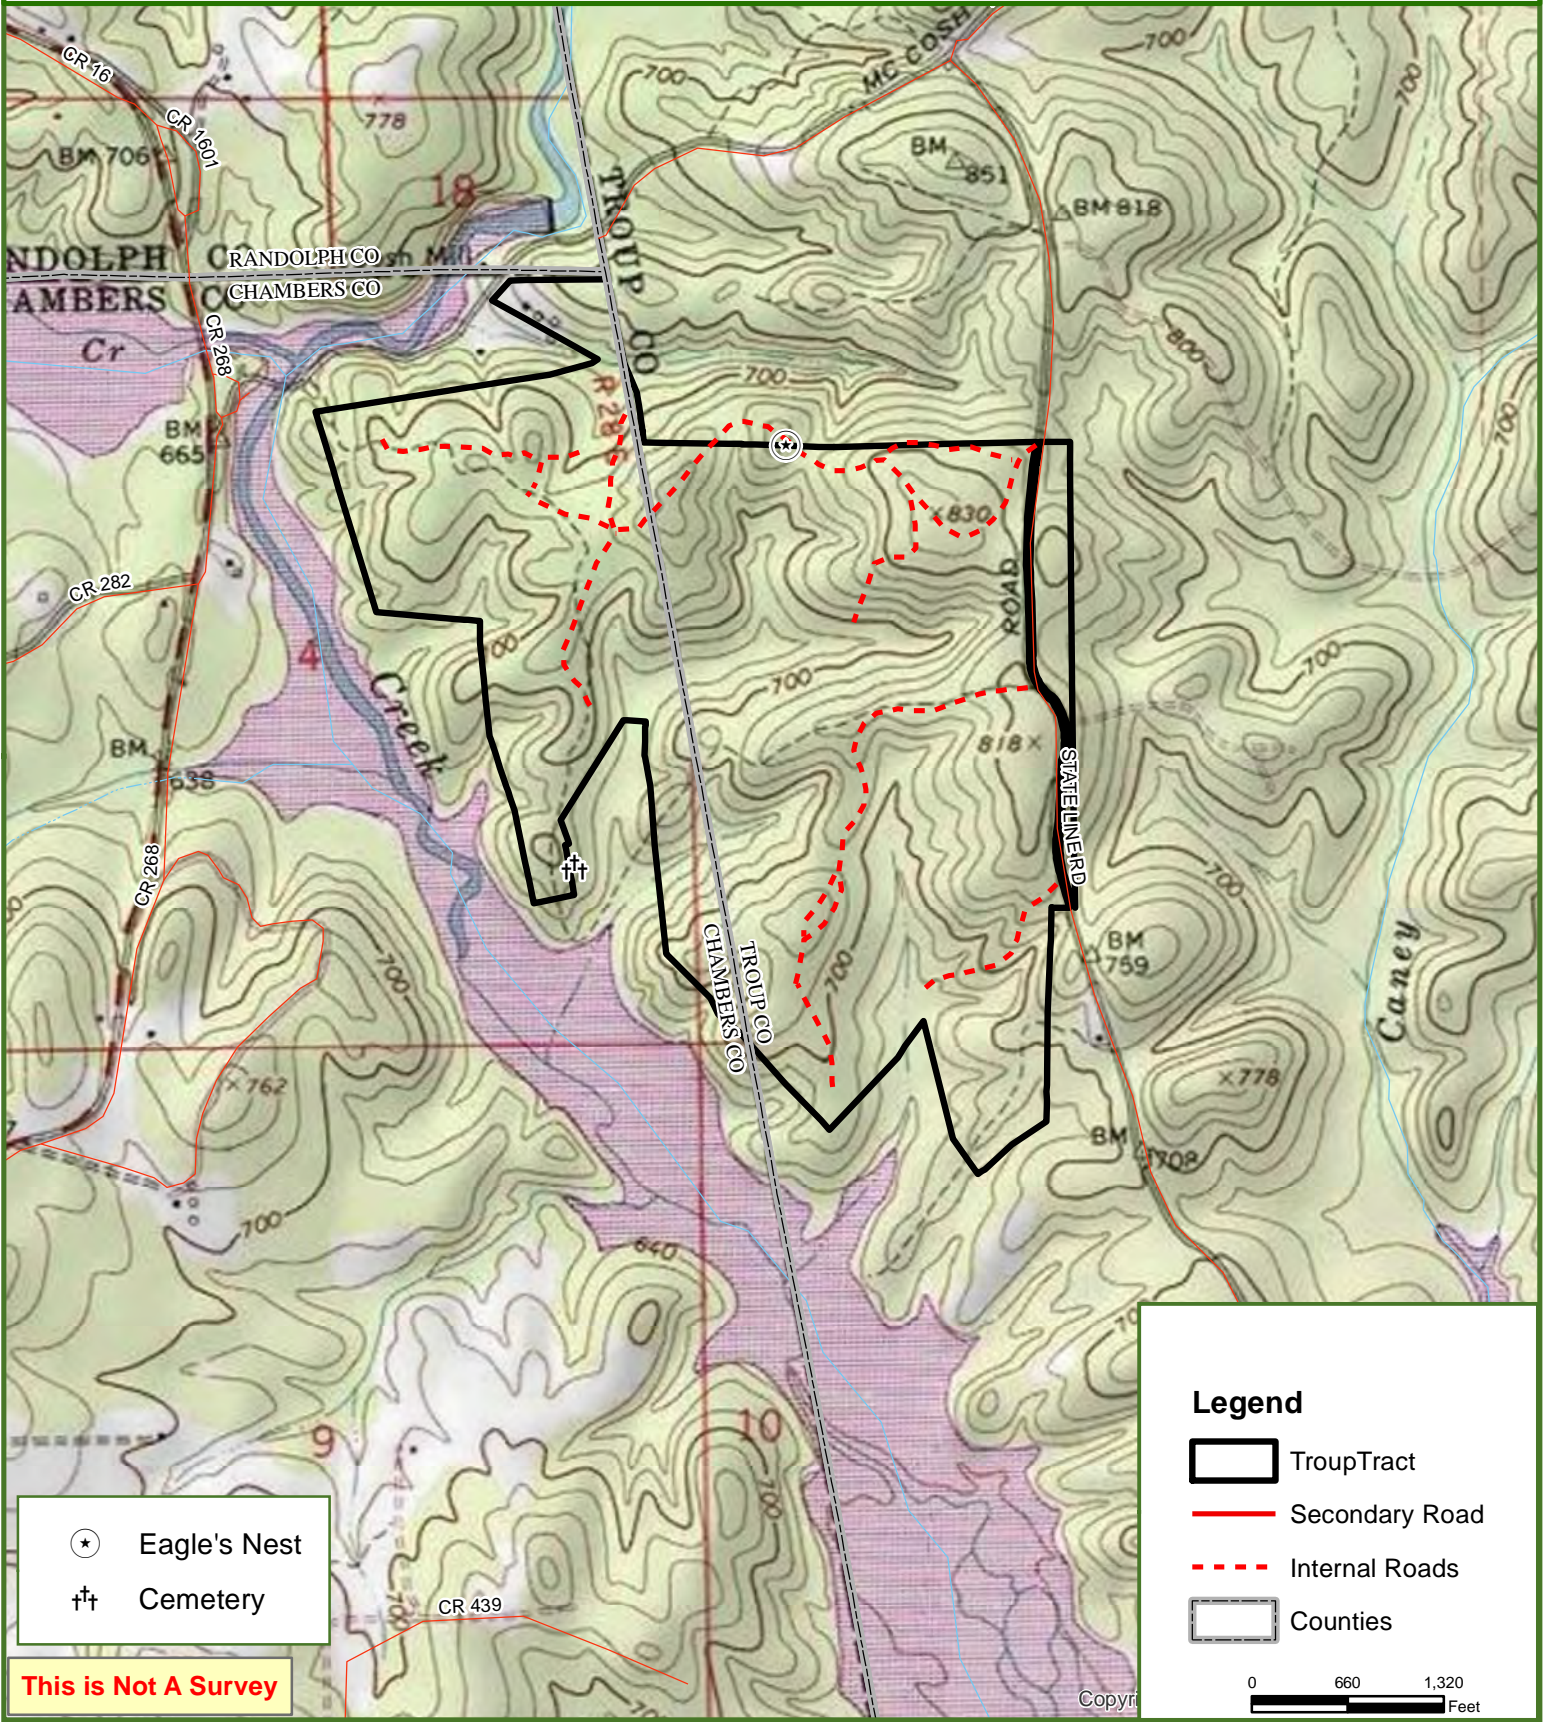

# Troup Tract

415 +/- Acres

Troup County, GA & Chambers County, AL

- ⊛ Eagle's Nest
- †† Cemetery

**This is Not A Survey**

**Legend**

- TroupTract
- Secondary Road
- Internal Roads
- Counties

0 660 1,320 Feet

Copyright

This map was produced from information supplied by the seller and the use of aerial photography. The boundary lines portrayed on this map are approximate and could be different than the actual location of the boundaries found in the field.