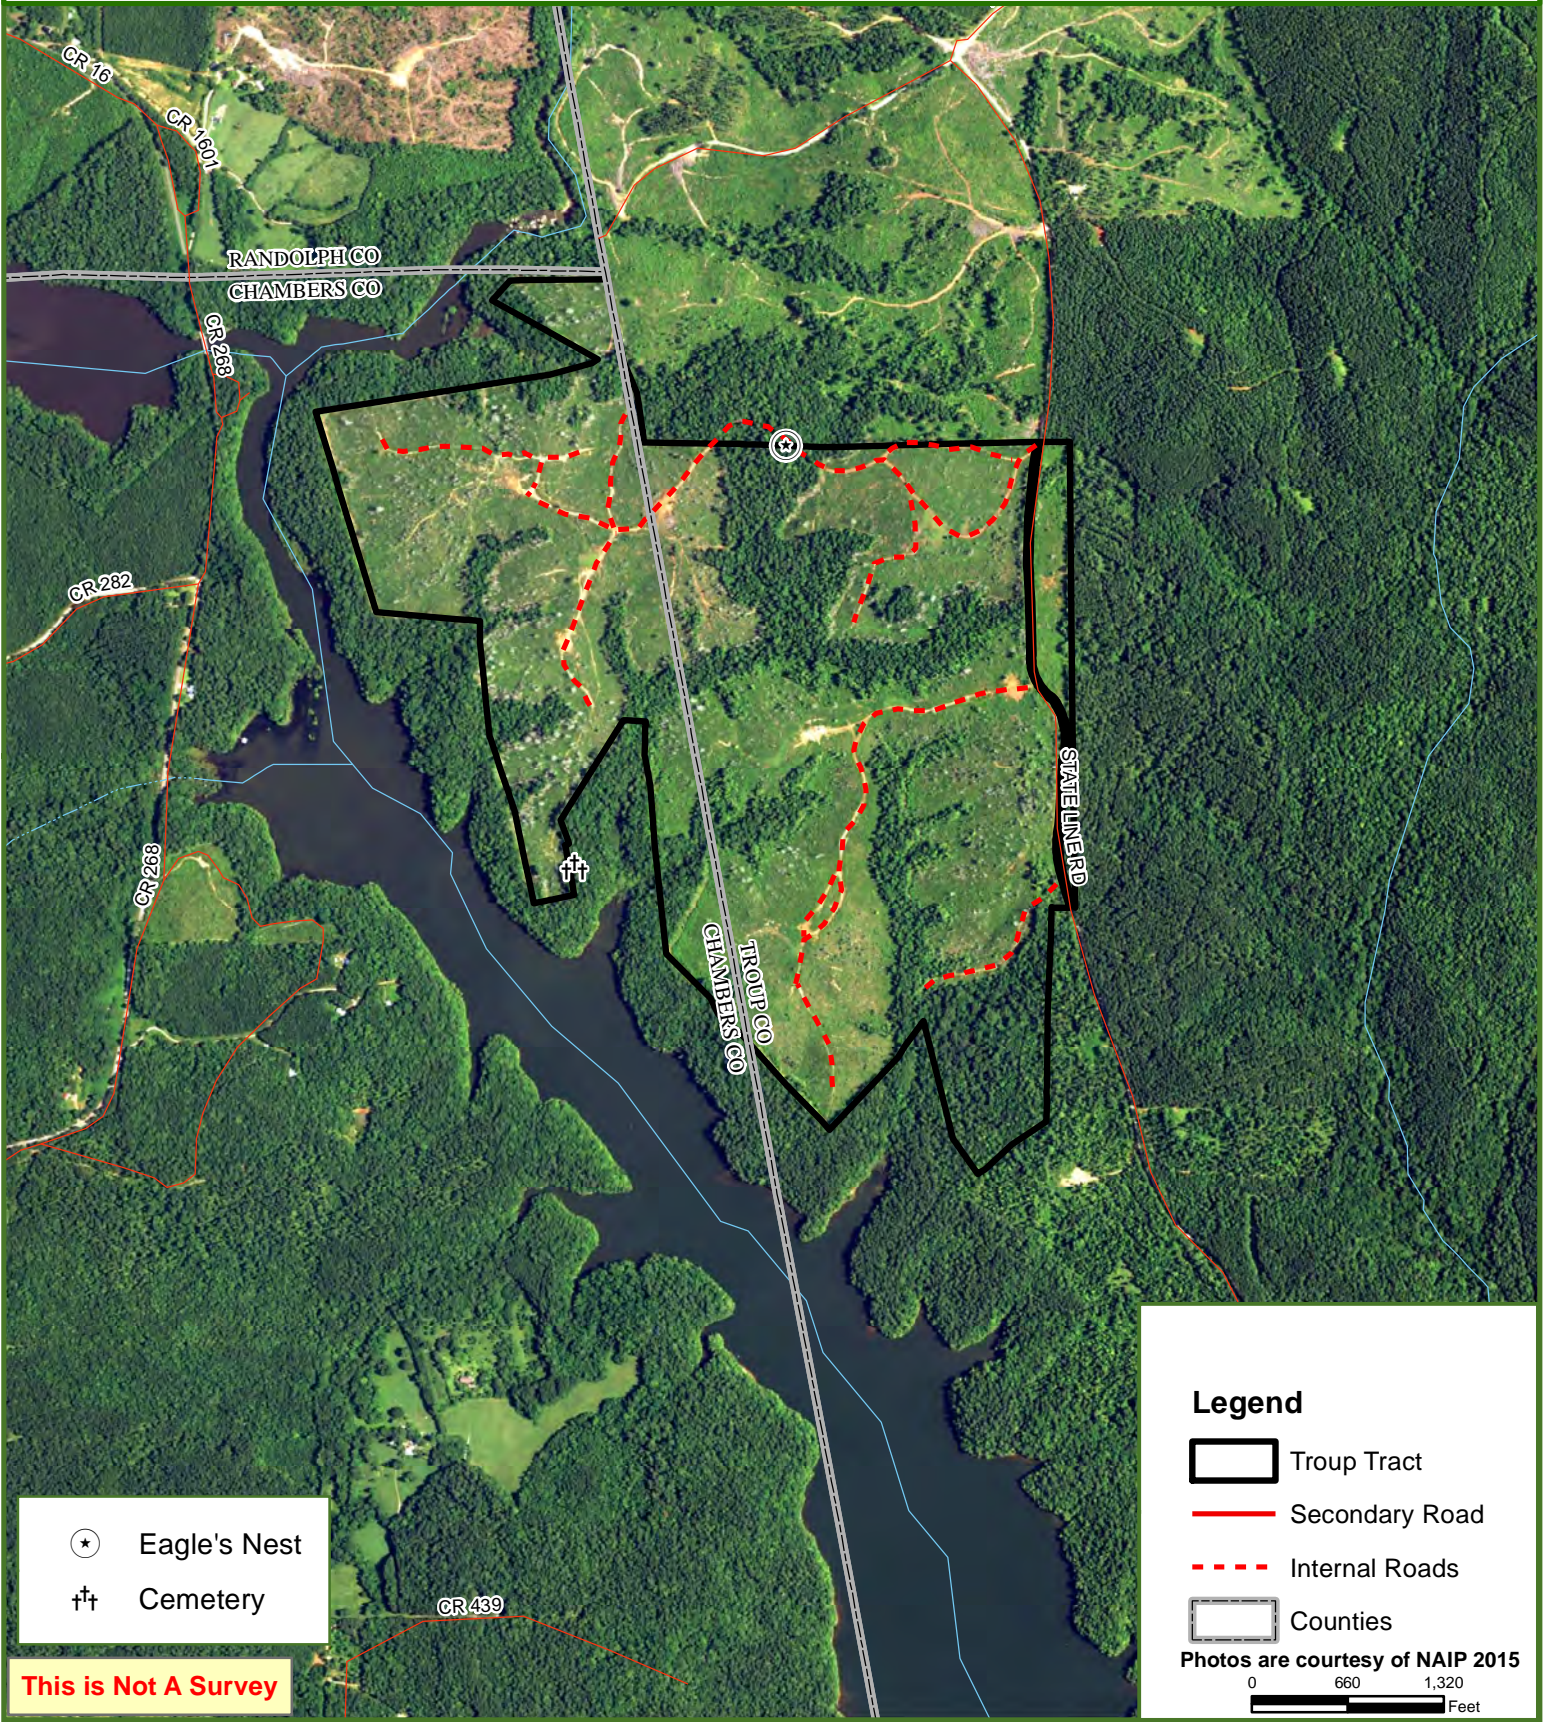

Troup Tract

415 +/- Acres

Troup County, GA & Chambers County, AL

- ★ Eagle's Nest
- †† Cemetery

Legend

- Troup Tract
- Secondary Road
- Internal Roads
- Counties

Photos are courtesy of NAIP 2015

0 660 1,320 Feet

This is Not A Survey

This map was produced from information supplied by the seller and the use of aerial photography. The boundary lines portrayed on this map are approximate and could be different than the actual location of the boundaries found in the field.