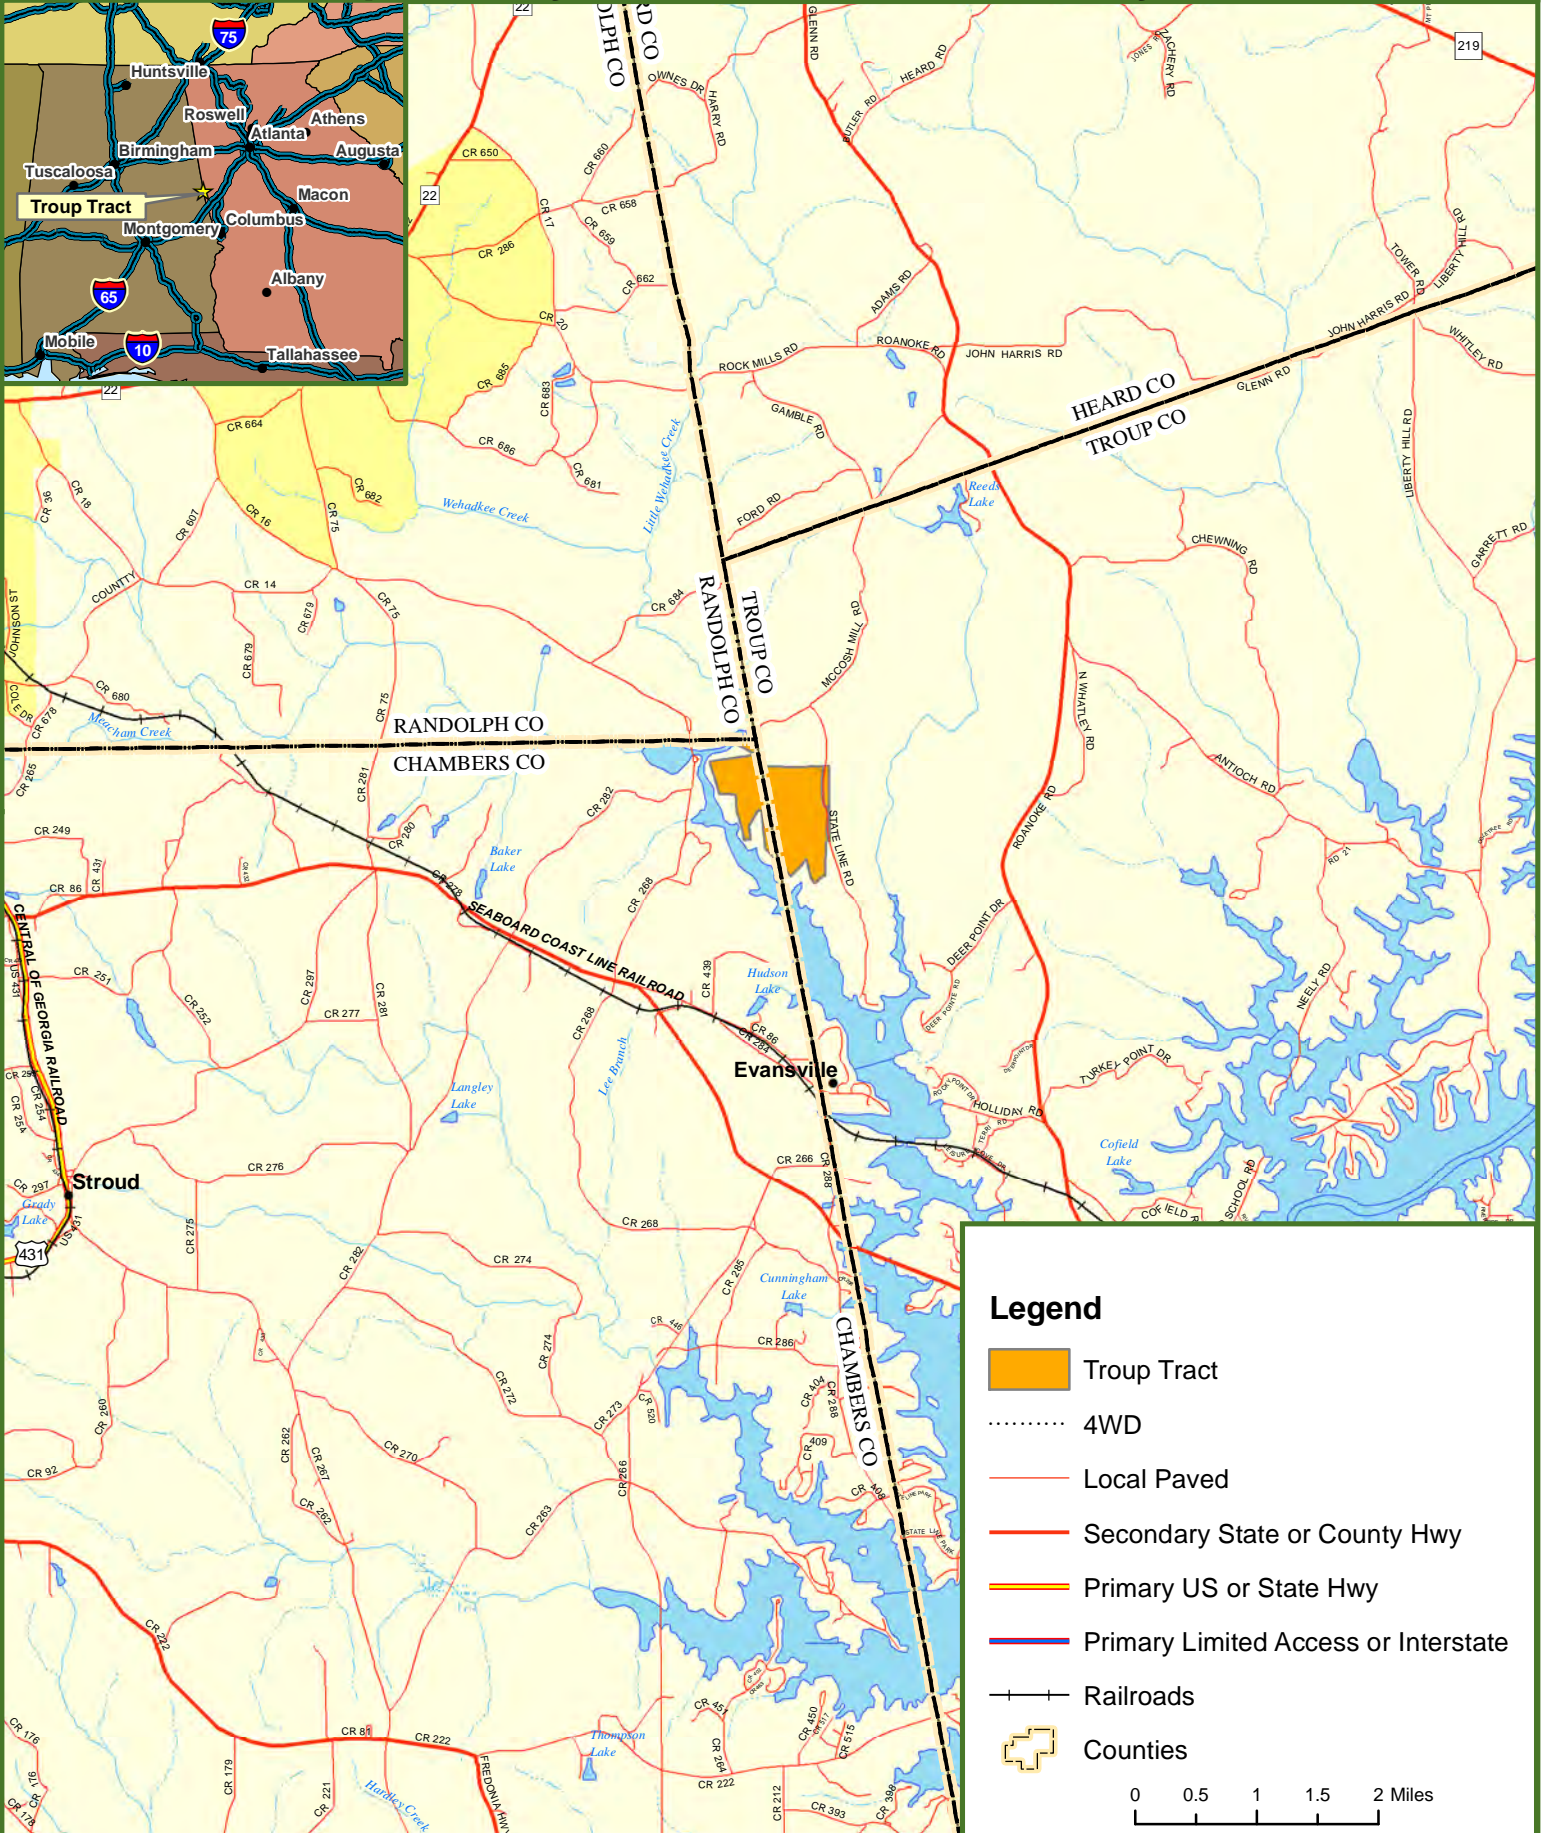

# Locus Map Troup Tract

415 +/- Acres

## Troup County, GA & Chambers County, AL

### Legend

-  Troup Tract
-  4WD
-  Local Paved
-  Secondary State or County Hwy
-  Primary US or State Hwy
-  Primary Limited Access or Interstate
-  Railroads
-  Counties