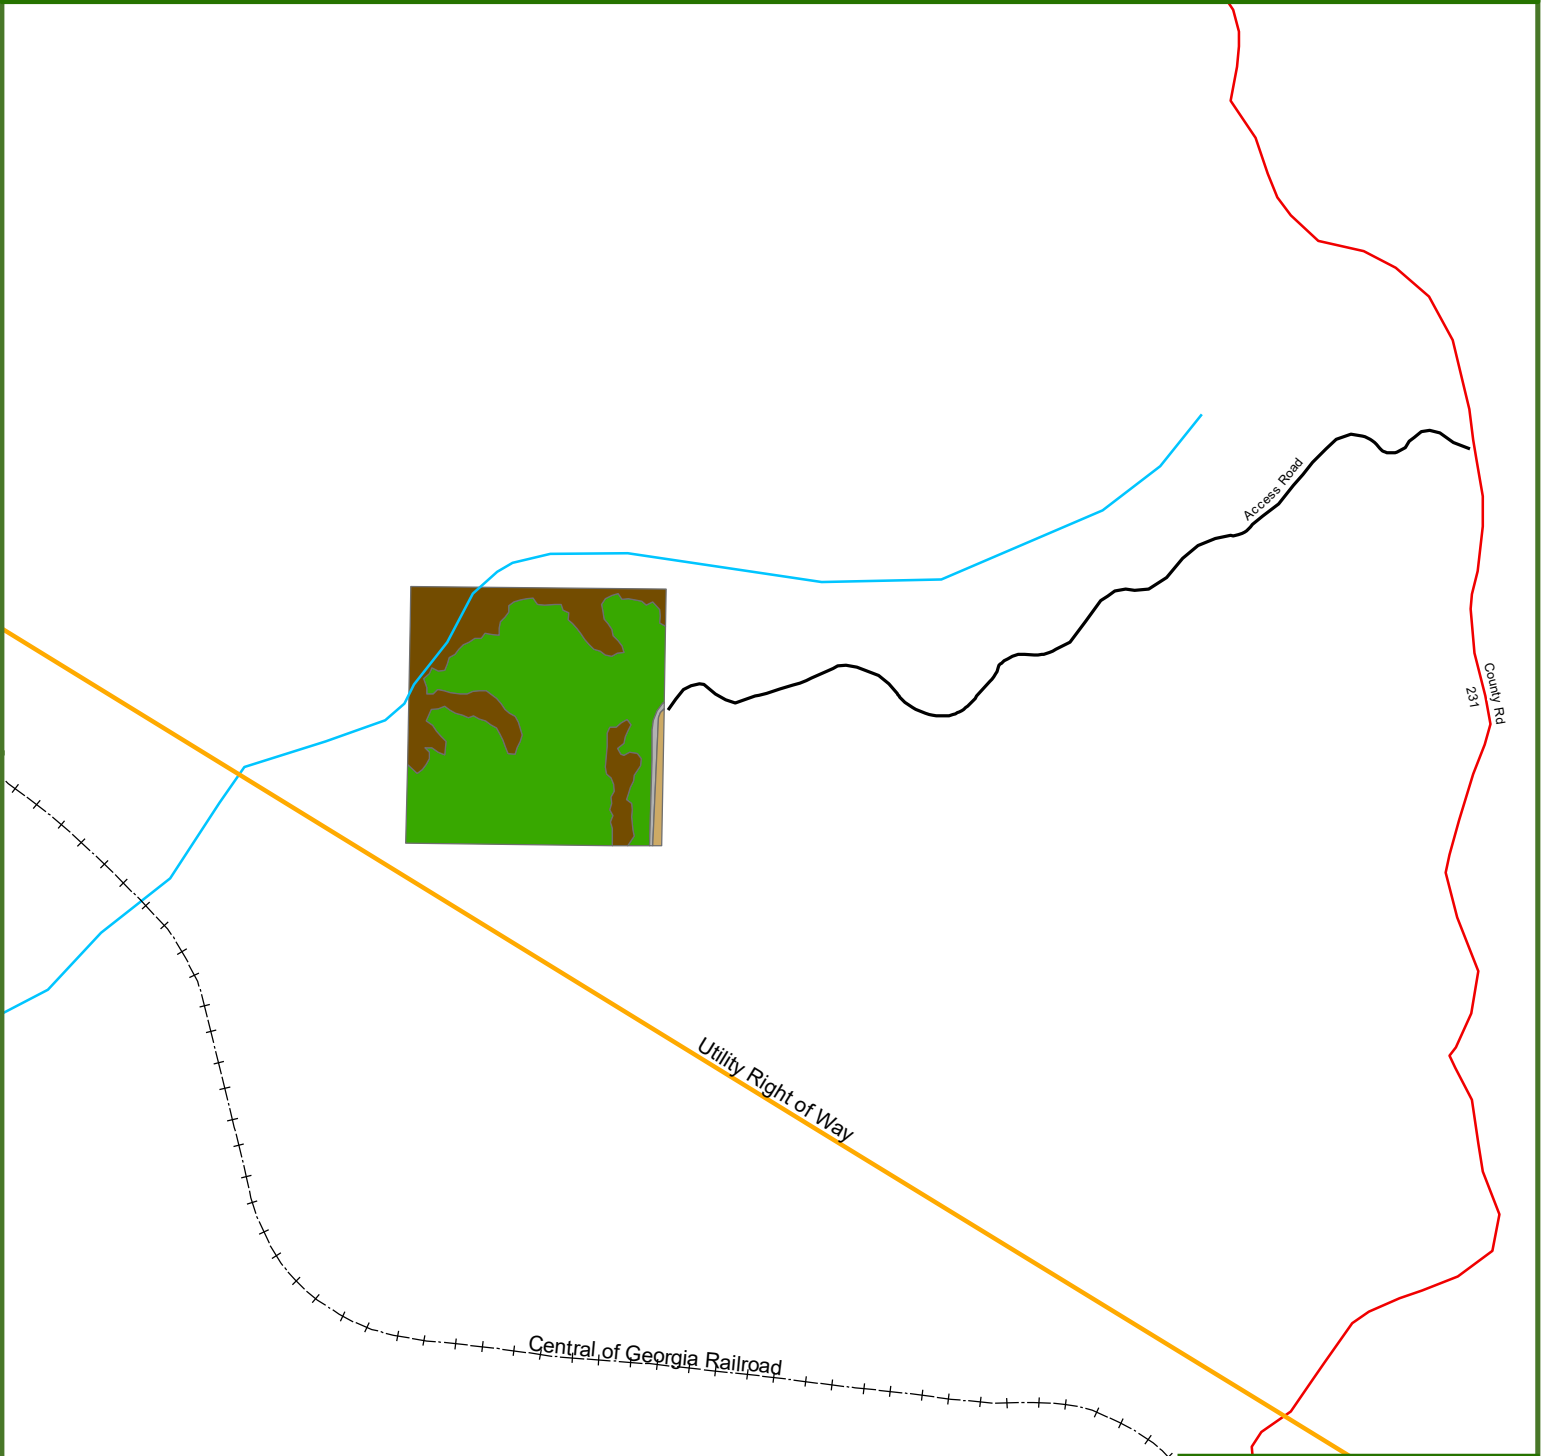

# Trammel Hideaway

40.064 Acres

Talladega County, AL

**Fountains  
Land**  
AN F&W COMPANY

**Legend**

- Planted Upland Loblolly 1998
- Natural Upland Hardwood/Pine 1980
- Natural Bottomland Mixed Hardwood 1960
- Power Line

**This is Not A Survey**

This map was produced from information supplied by the seller and the use of aerial photography. The boundary lines portrayed on this map are approximate and could be different than the actual location of the boundaries found in the field.