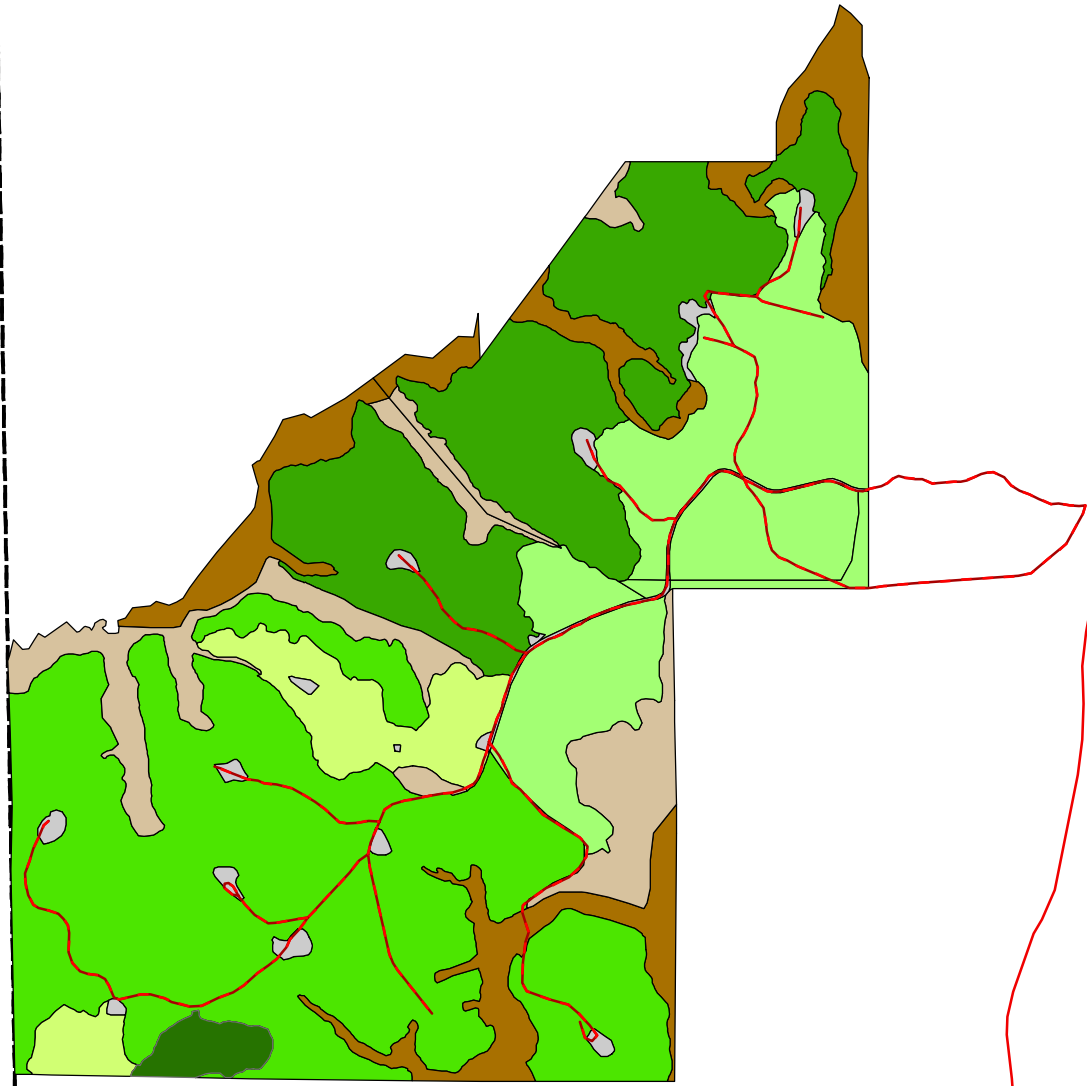

Tobesofkee Timberlands 620

575 +/- Acres

Monroe County, GA

- Planted Upland Loblolly 1996
- Planted Upland Loblolly 2001
- Planted Upland Loblolly 2002
- Planted Upland Loblolly 2012
- Planted Upland Loblolly 2017
- Natural Upland Mixed Hardwood 1967
- Natural Bottomland Mixed Hardwood 1958
- Non Timbered

This is Not A Survey

This map was produced from information supplied by the seller and the use of aerial photography. The boundary lines portrayed on this map are approximate and could be different than the actual location of the boundaries found in the field.