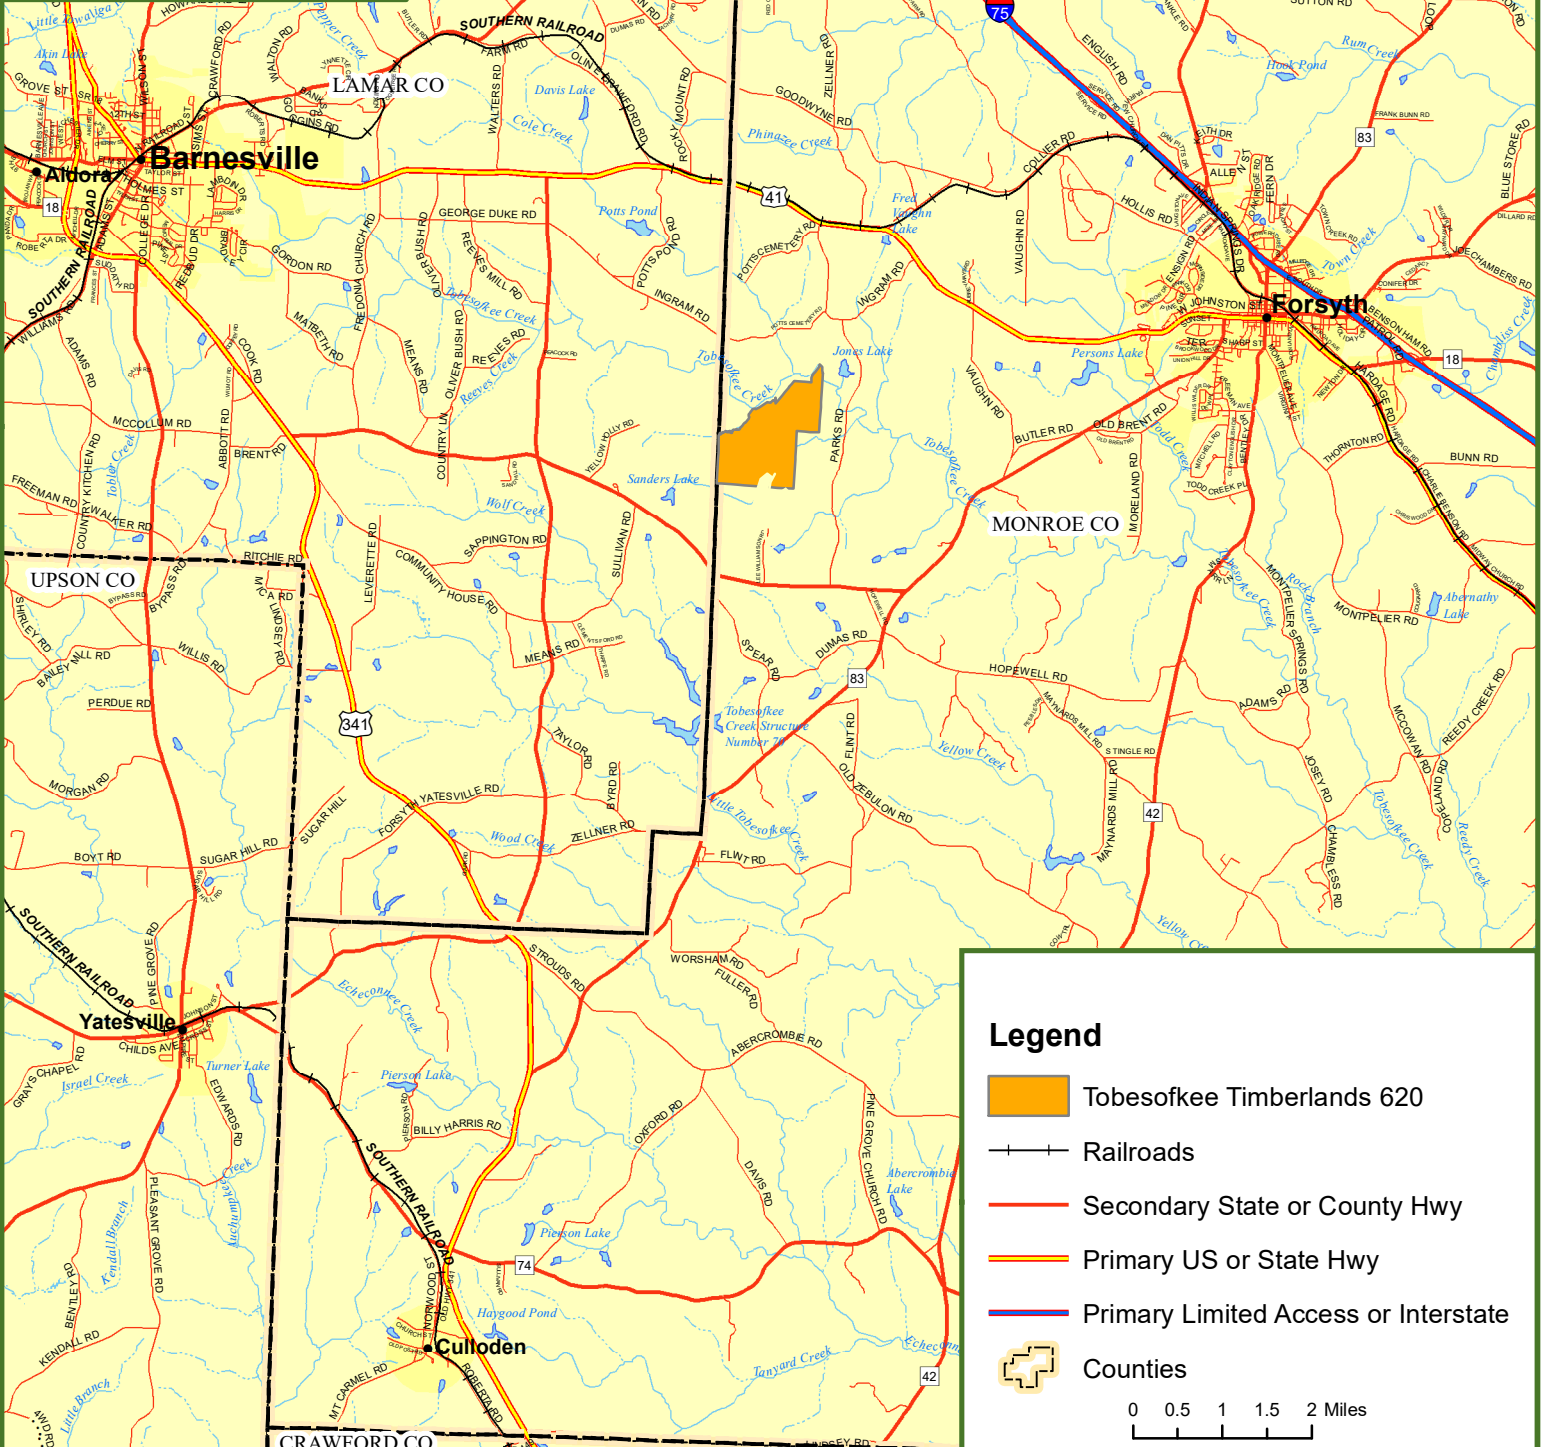

Locus Map

Tobesofkee Timberlands 620

Monroe County, GA

575 +/- Acres

Legend

-  Tobesofkee Timberlands 620
-  Railroads
-  Secondary State or County Hwy
-  Primary US or State Hwy
-  Primary Limited Access or Interstate
-  Counties

0 0.5 1 1.5 2 Miles