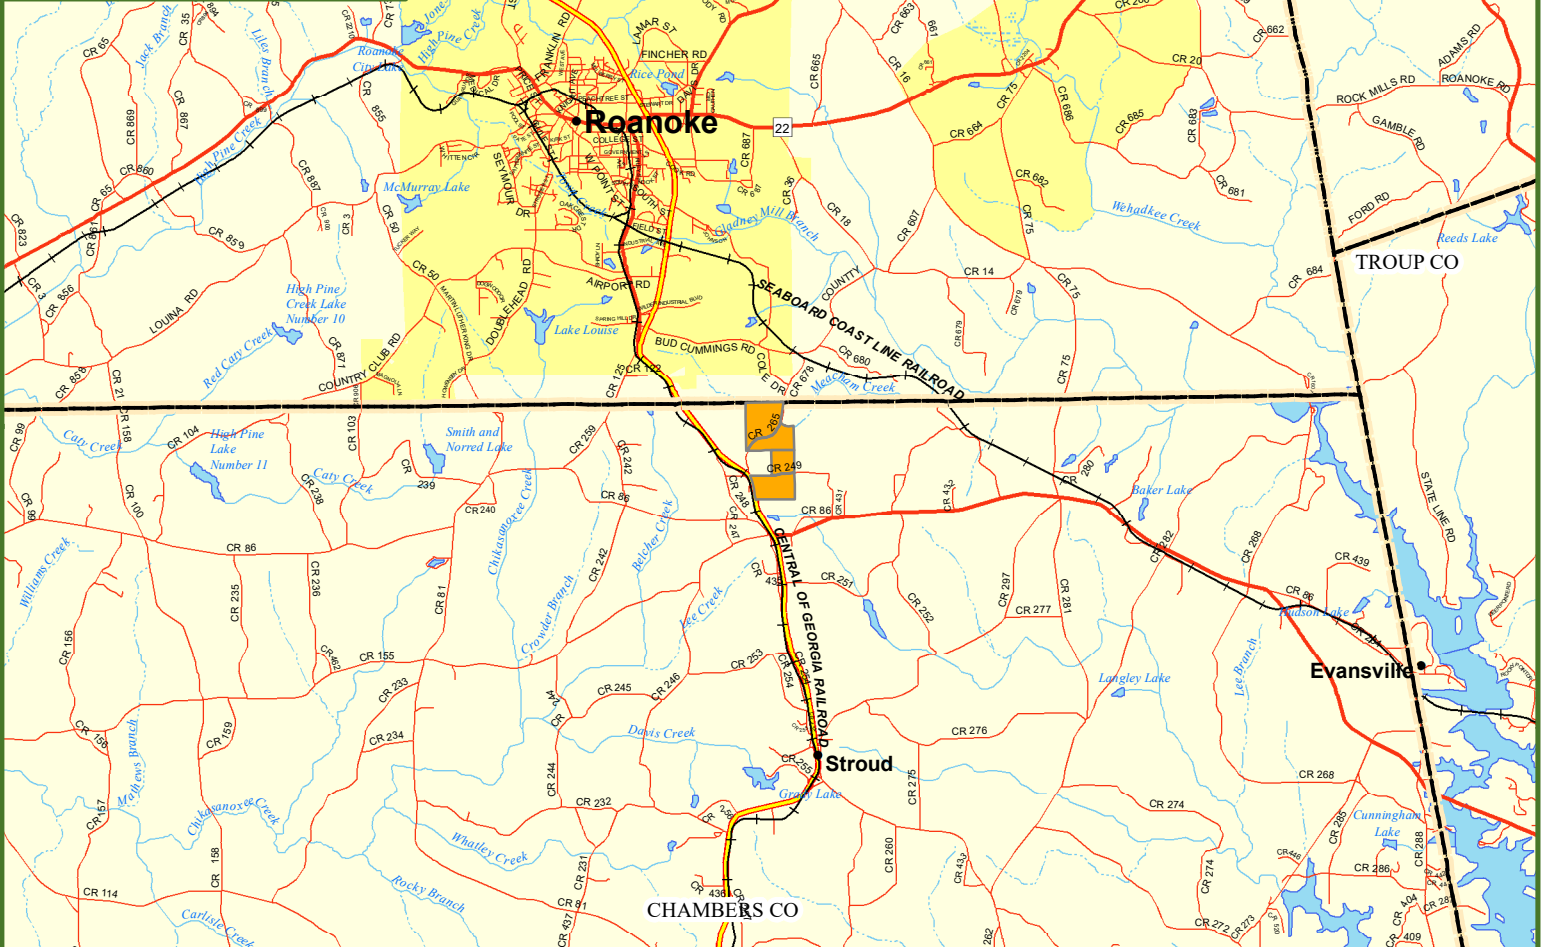

Locus Map

Thomas Timberland Tracts

Chambers County, AL

244 +/- Acres

Legend

-  Thomas Timberland Tracts
-  Secondary State or County Hwy
-  Primary US or State Hwy
-  Primary Limited Access or Interstate
-  Railroads
-  Counties