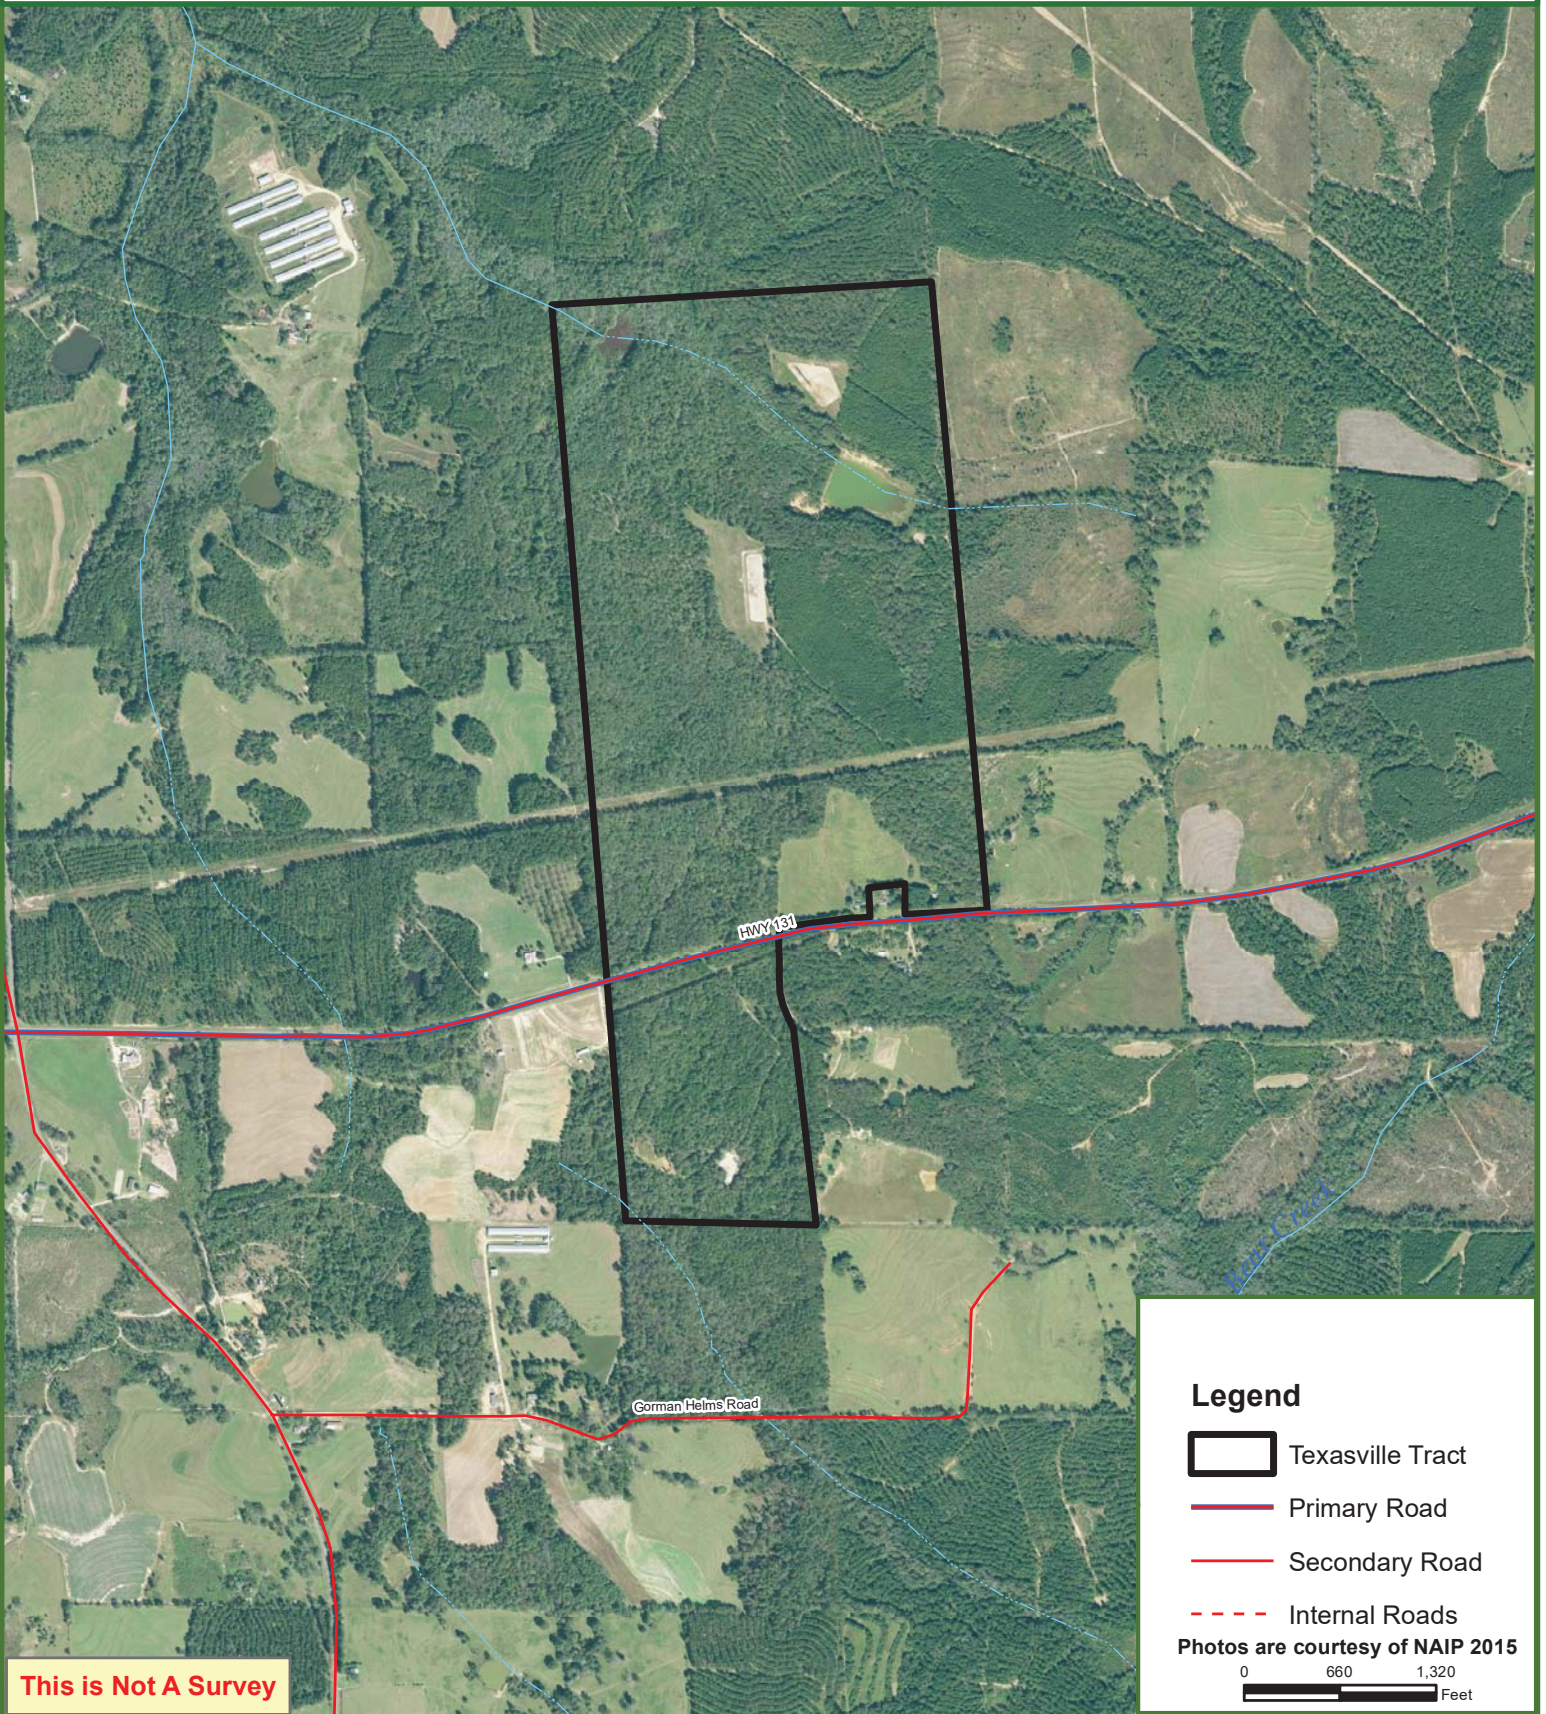

Texasville Tract

331 +/- Acres
Barbour County, AL

This is Not A Survey

Legend

- Texasville Tract
- Primary Road
- Secondary Road
- Internal Roads

Photos are courtesy of NAIP 2015

0 660 1,320
Feet

This map was produced from information supplied by the seller and the use of aerial photography. The boundary lines portrayed on this map are approximate and could be different than the actual location of the boundaries found in the field.