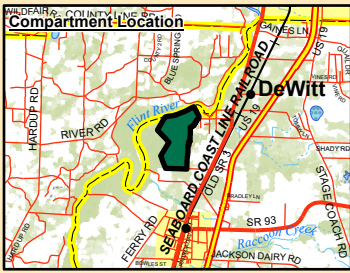

Teal Point Tract Mitchell County, GA 408.09 Acres

Stand Nomenclature

Stand #
Description
Acres

Stand Origin—(N) (B) (MP) / (MP-74)

Land Type
Dominant Species
Secondary Species
Year of Origin

Stand Origin Codes
P=Planted
N=Natural

Land Type Codes
B=Bottomland
L=Lowland
U=Upland
O=Old Field
S=Slope