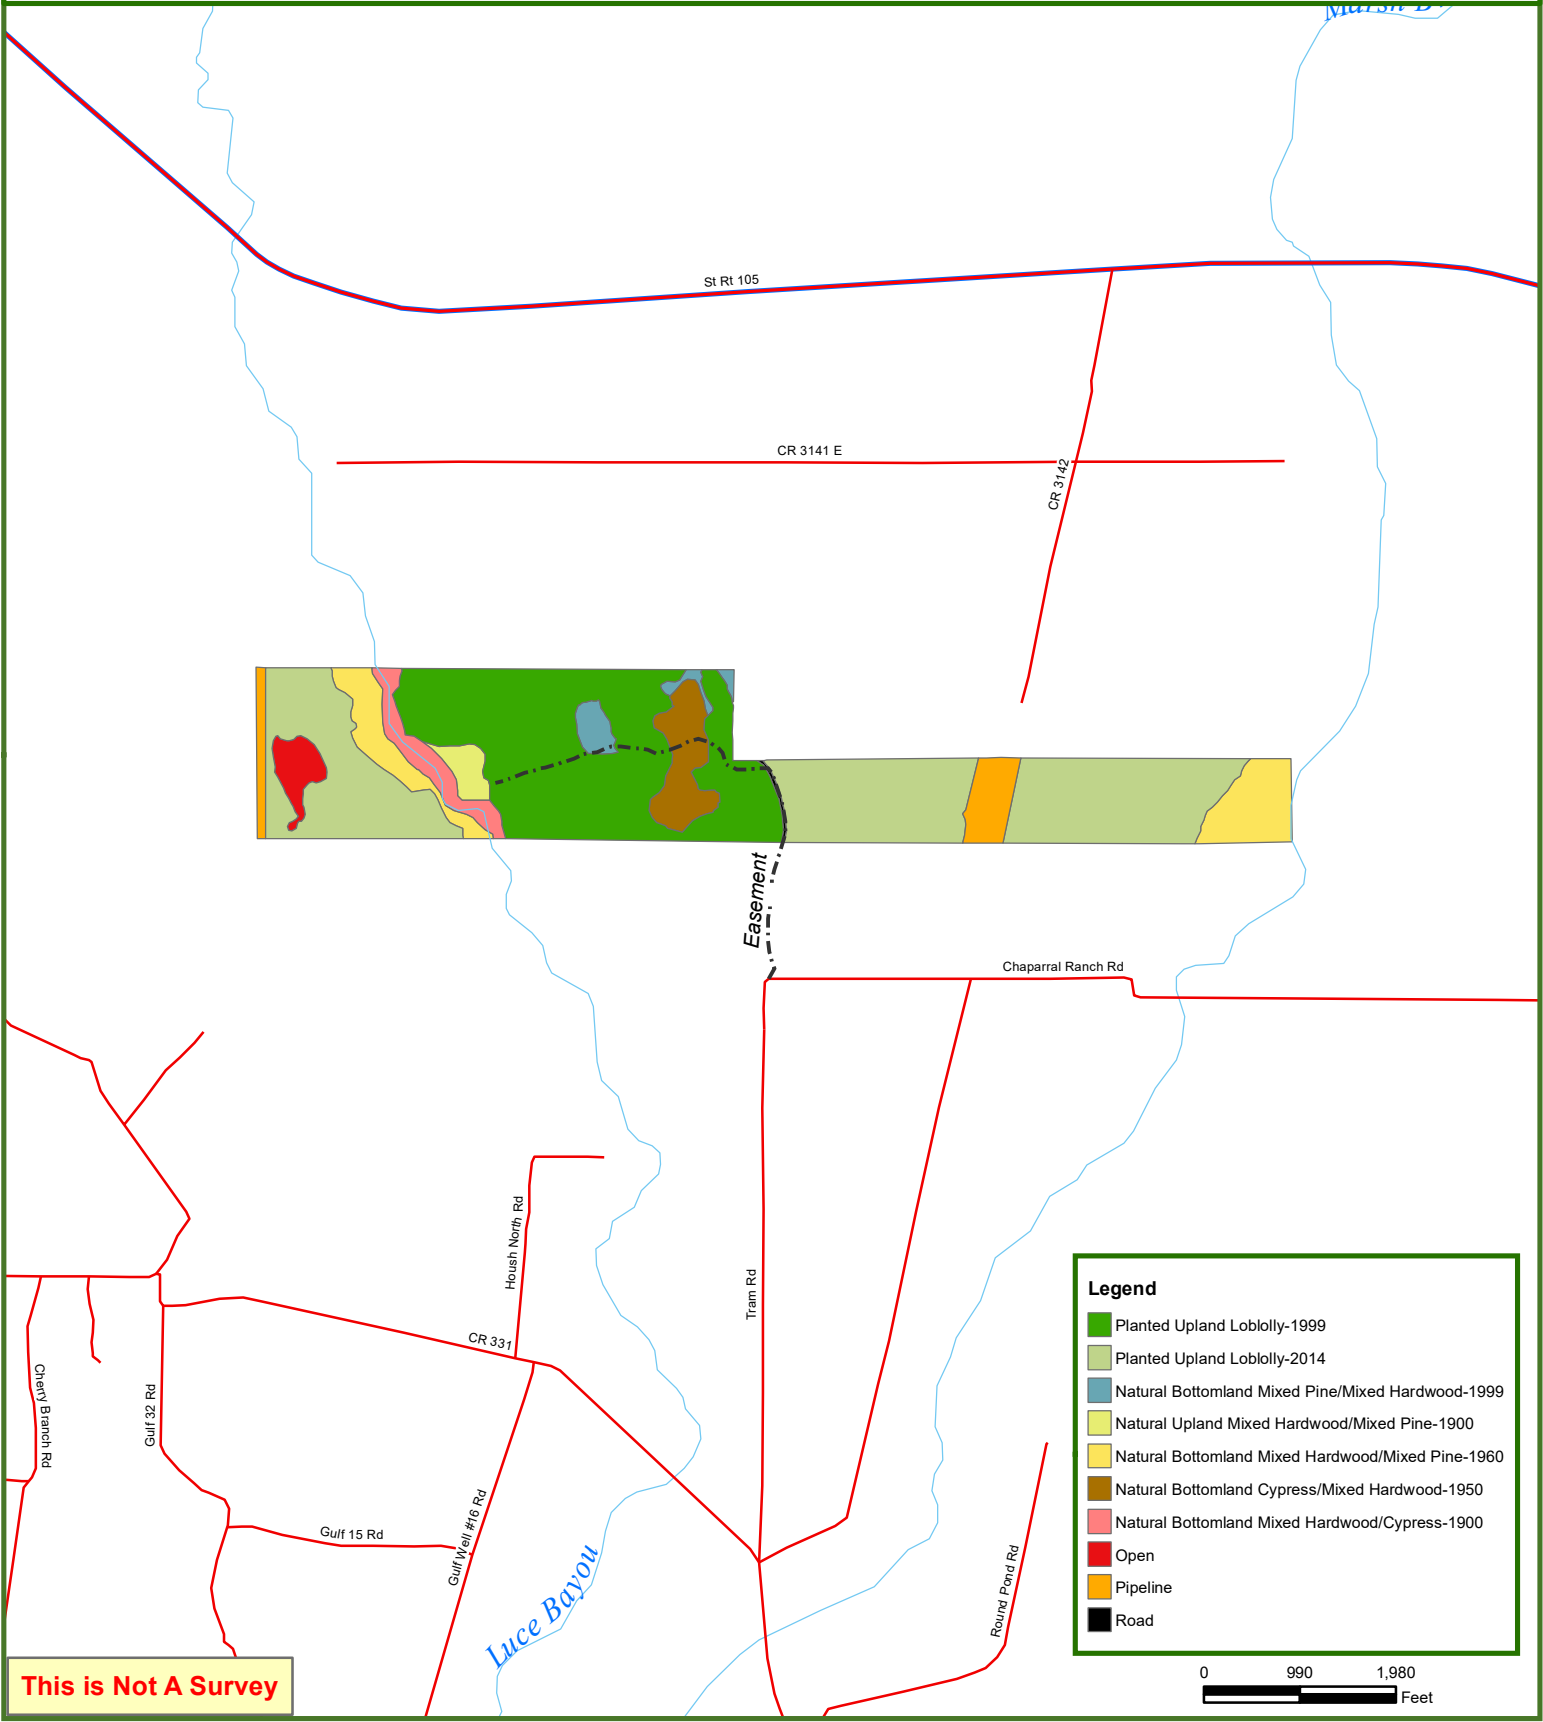

Tarkington Bayou Timberland

313 +/- Acres

Liberty County, TX

This is Not A Survey

Legend

- Planted Upland Loblolly-1999
- Planted Upland Loblolly-2014
- Natural Bottomland Mixed Pine/Mixed Hardwood-1999
- Natural Upland Mixed Hardwood/Mixed Pine-1900
- Natural Bottomland Mixed Hardwood/Mixed Pine-1960
- Natural Bottomland Cypress/Mixed Hardwood-1950
- Natural Bottomland Mixed Hardwood/Cypress-1900
- Open
- Pipeline
- Road

This map was produced from information supplied by the seller and the use of aerial photography. The boundary lines portrayed on this map are approximate and could be different than the actual location of the boundaries found in the field.