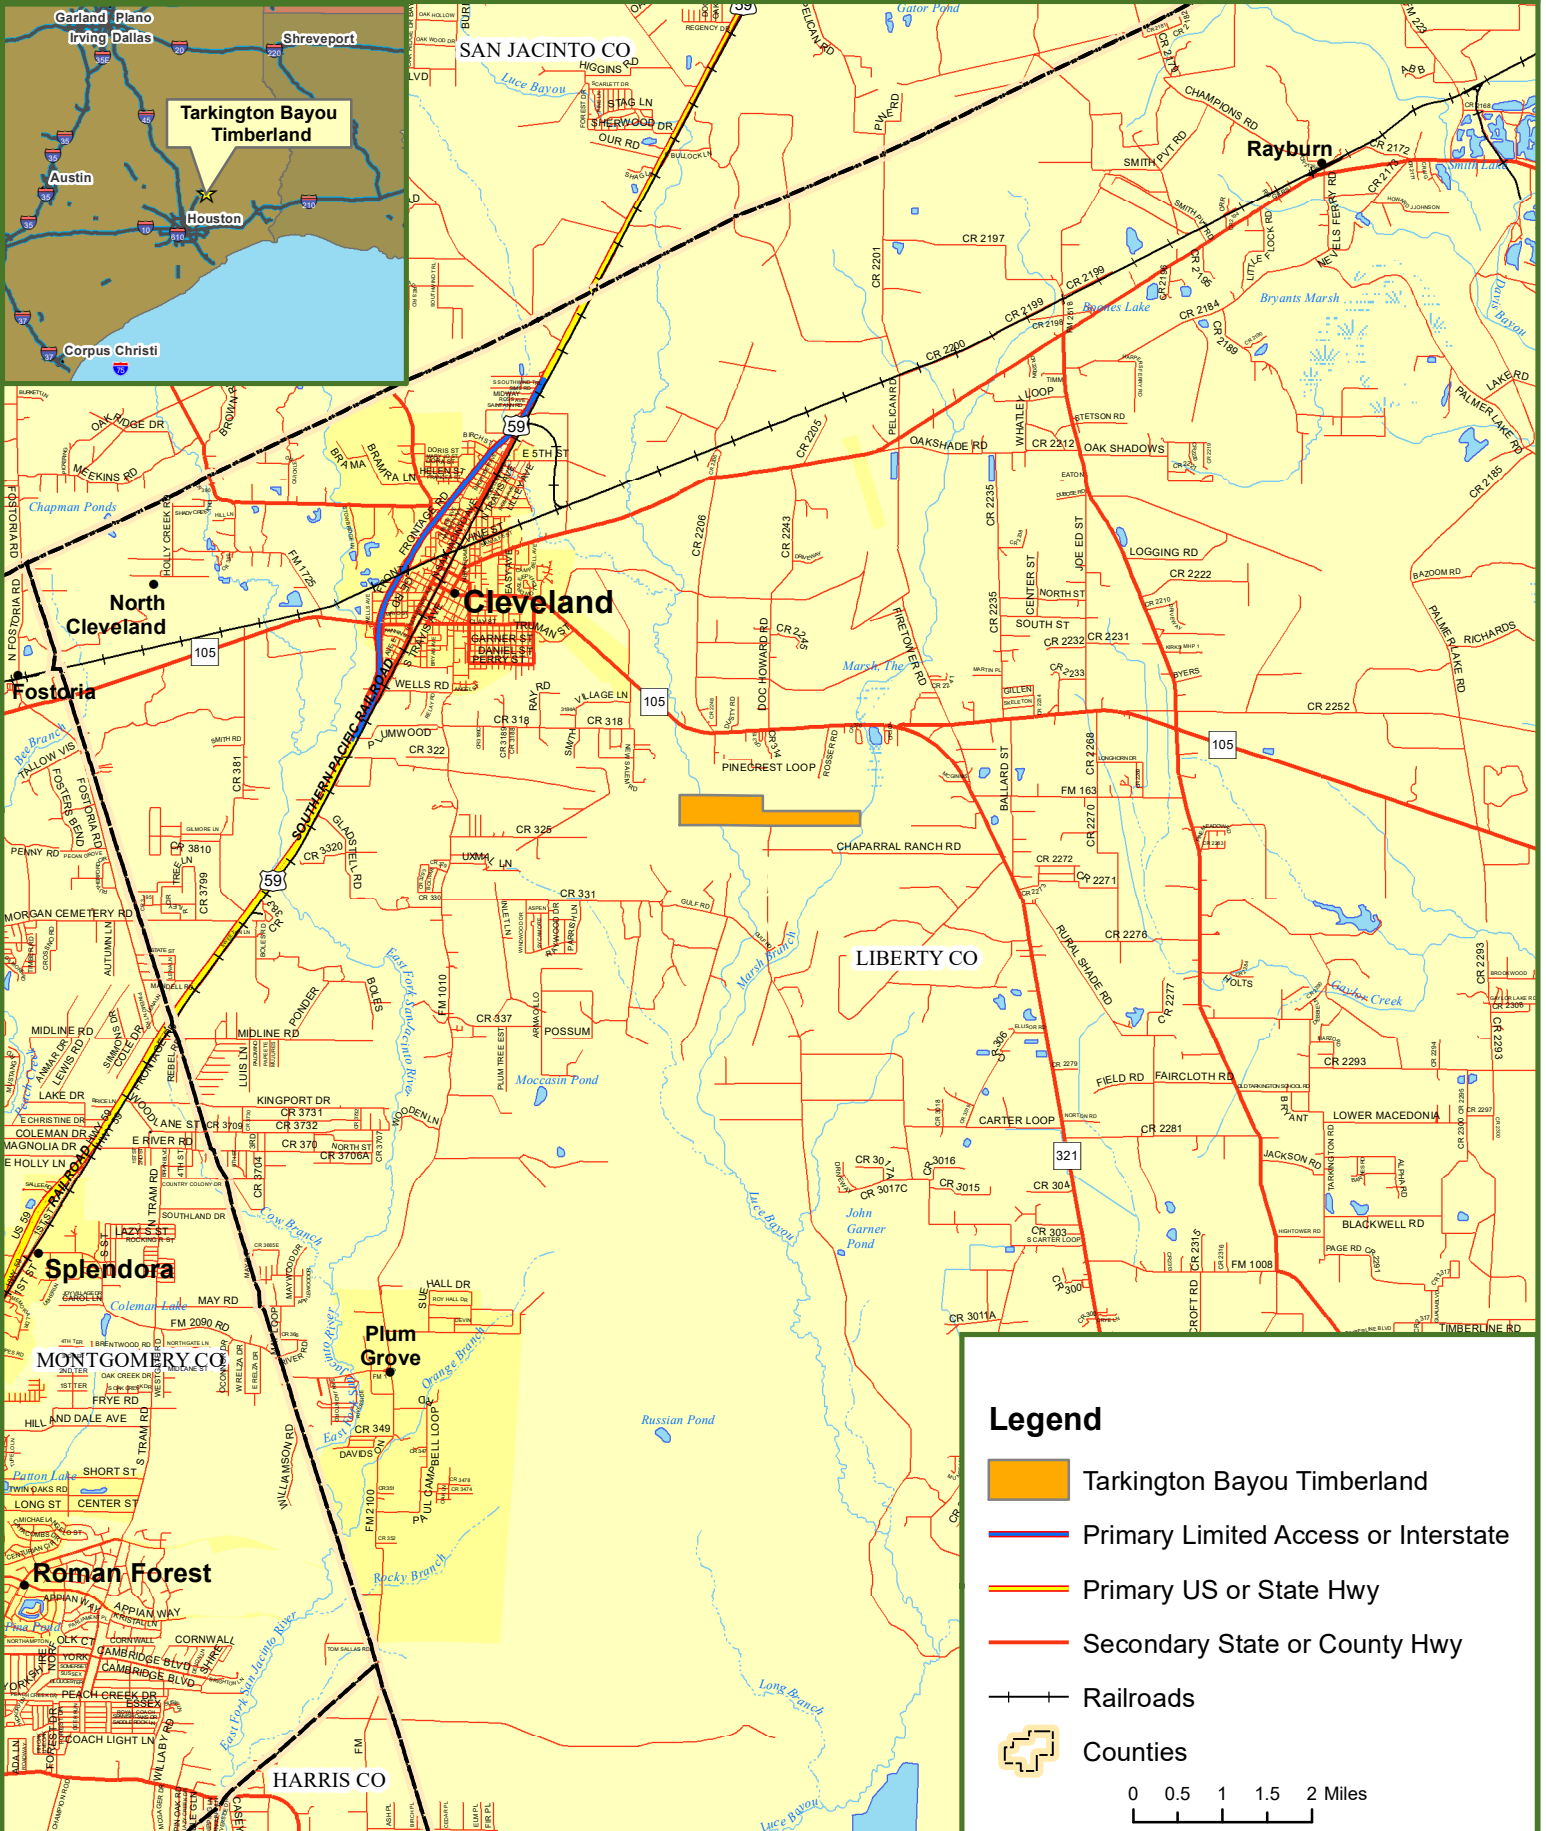

Locus Map

Tarkington Bayou Timberland

Liberty County, TX

313 +/- Acres

Legend

-  Tarkington Bayou Timberland
-  Primary Limited Access or Interstate
-  Primary US or State Hwy
-  Secondary State or County Hwy
-  Railroads
-  Counties