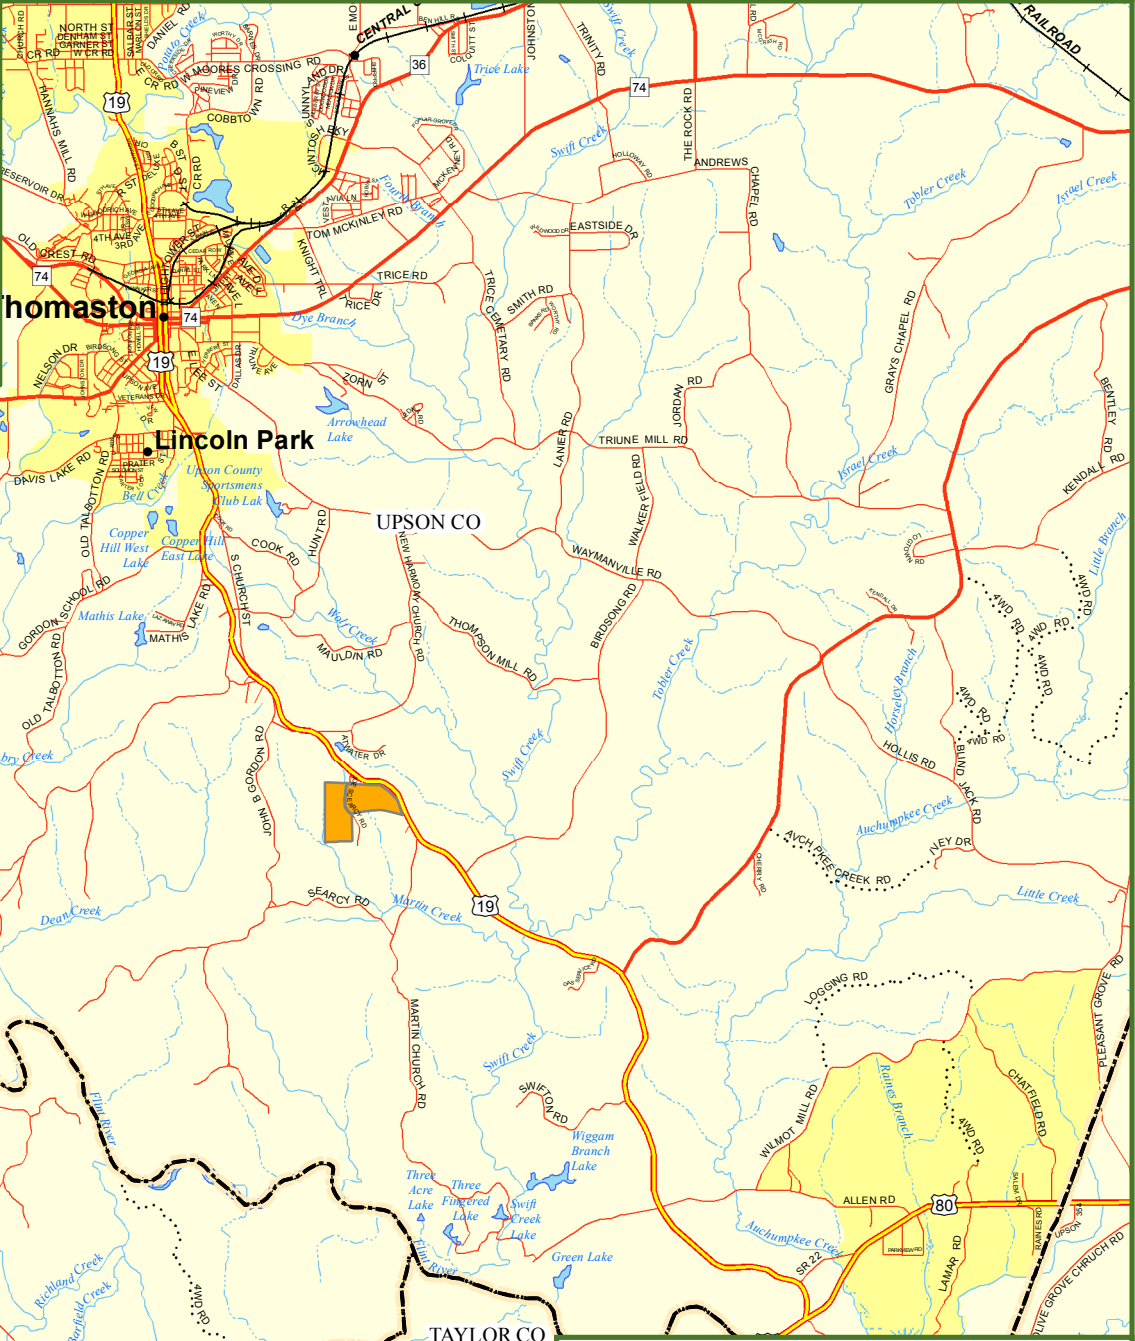

Locus Map

Tall Pines Estates

Upson County, GA

184 +/- Acres

Legend

-  Tall Pines Estates
-  Secondary State or County Hwy
-  Primary US or State Hwy
-  Primary Limited Access or Interstate
-  Railroads
-  Counties