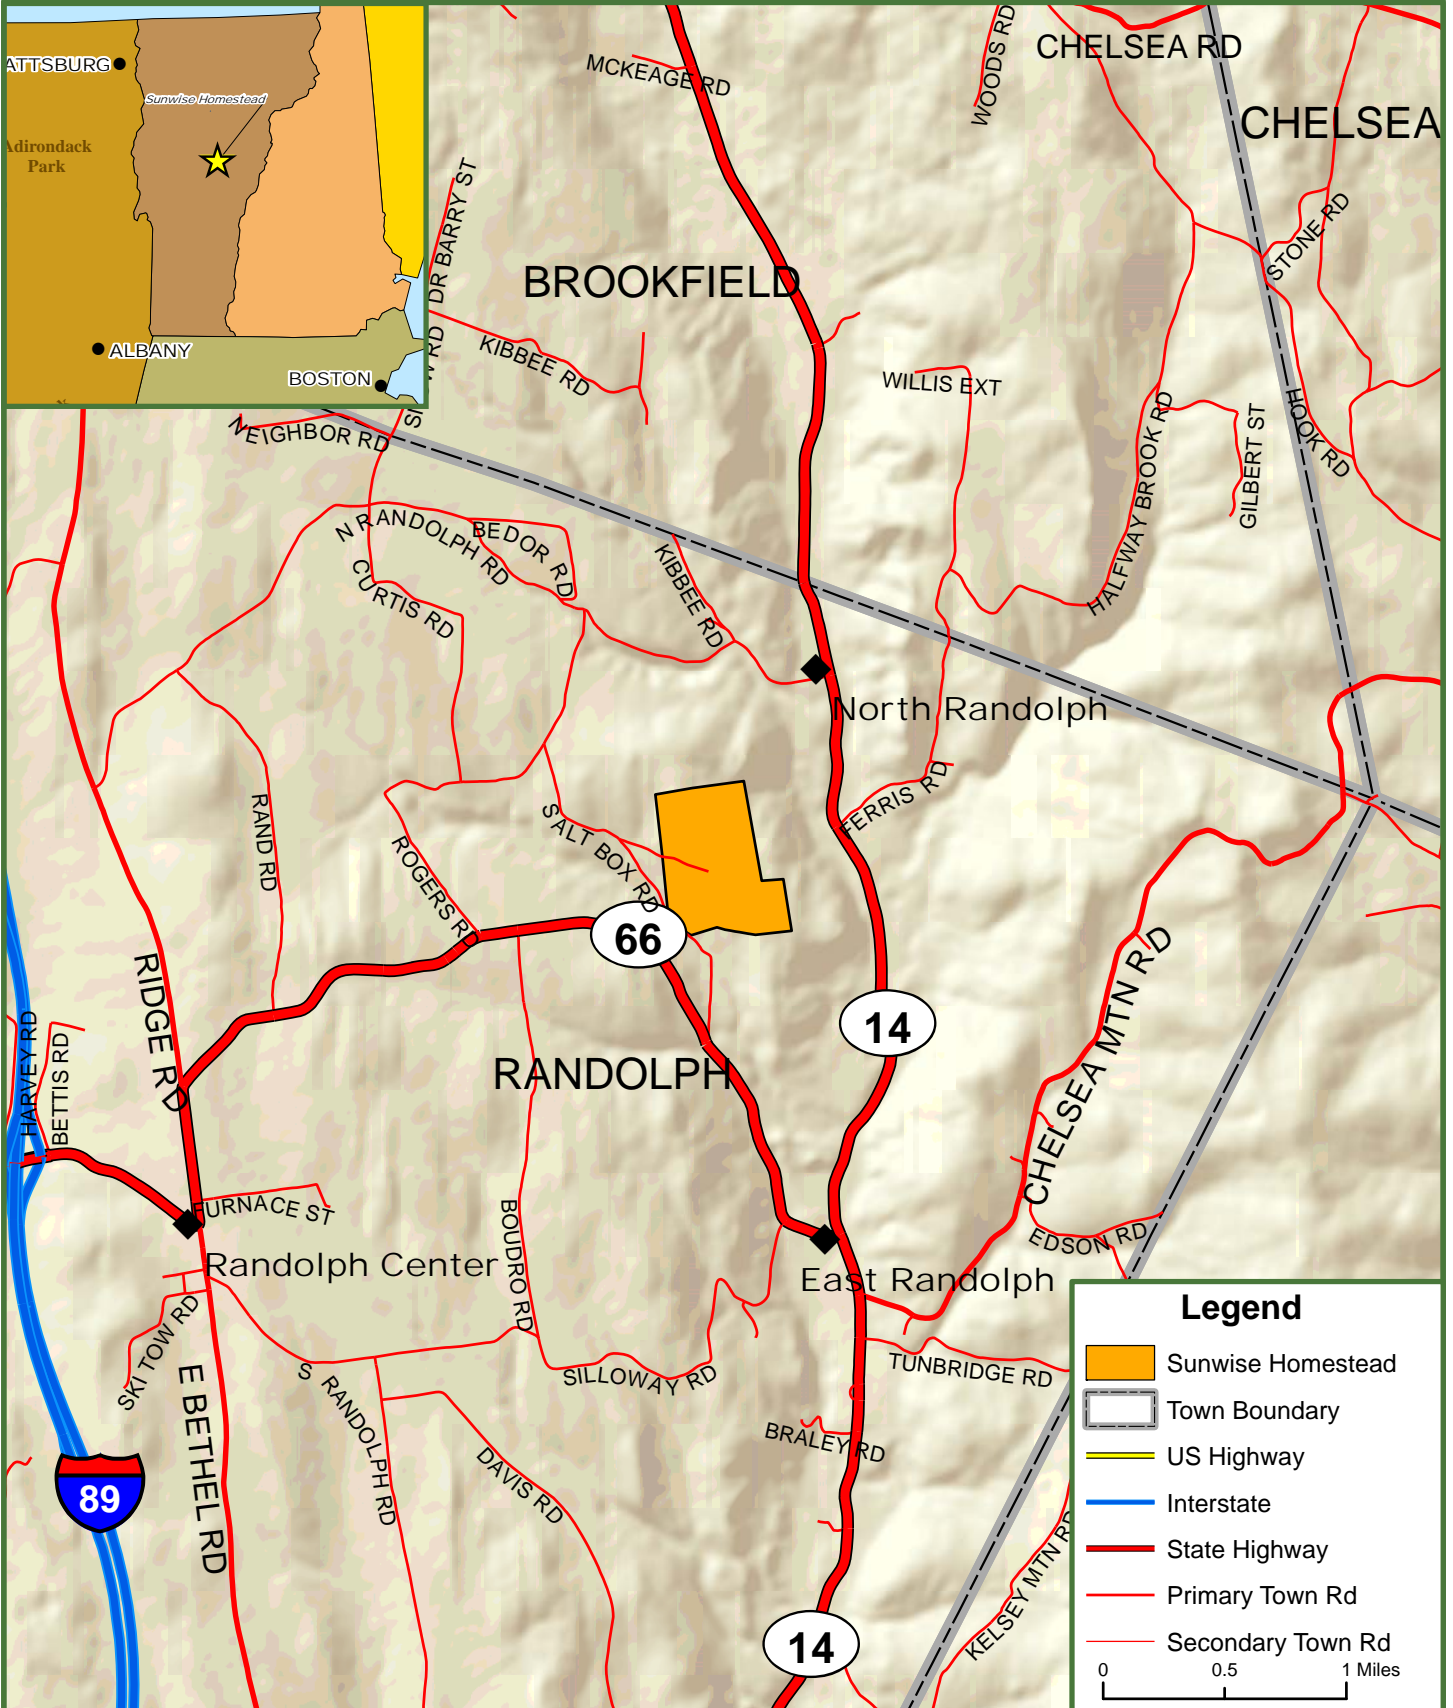

Locus Map

Sunwise Homestead

160.52 Grand List Acres

Randolph, Orange County, Vermont

Legend

- Sunwise Homestead
- Town Boundary
- US Highway
- Interstate
- State Highway
- Primary Town Rd
- Secondary Town Rd

0 0.5 1 Miles