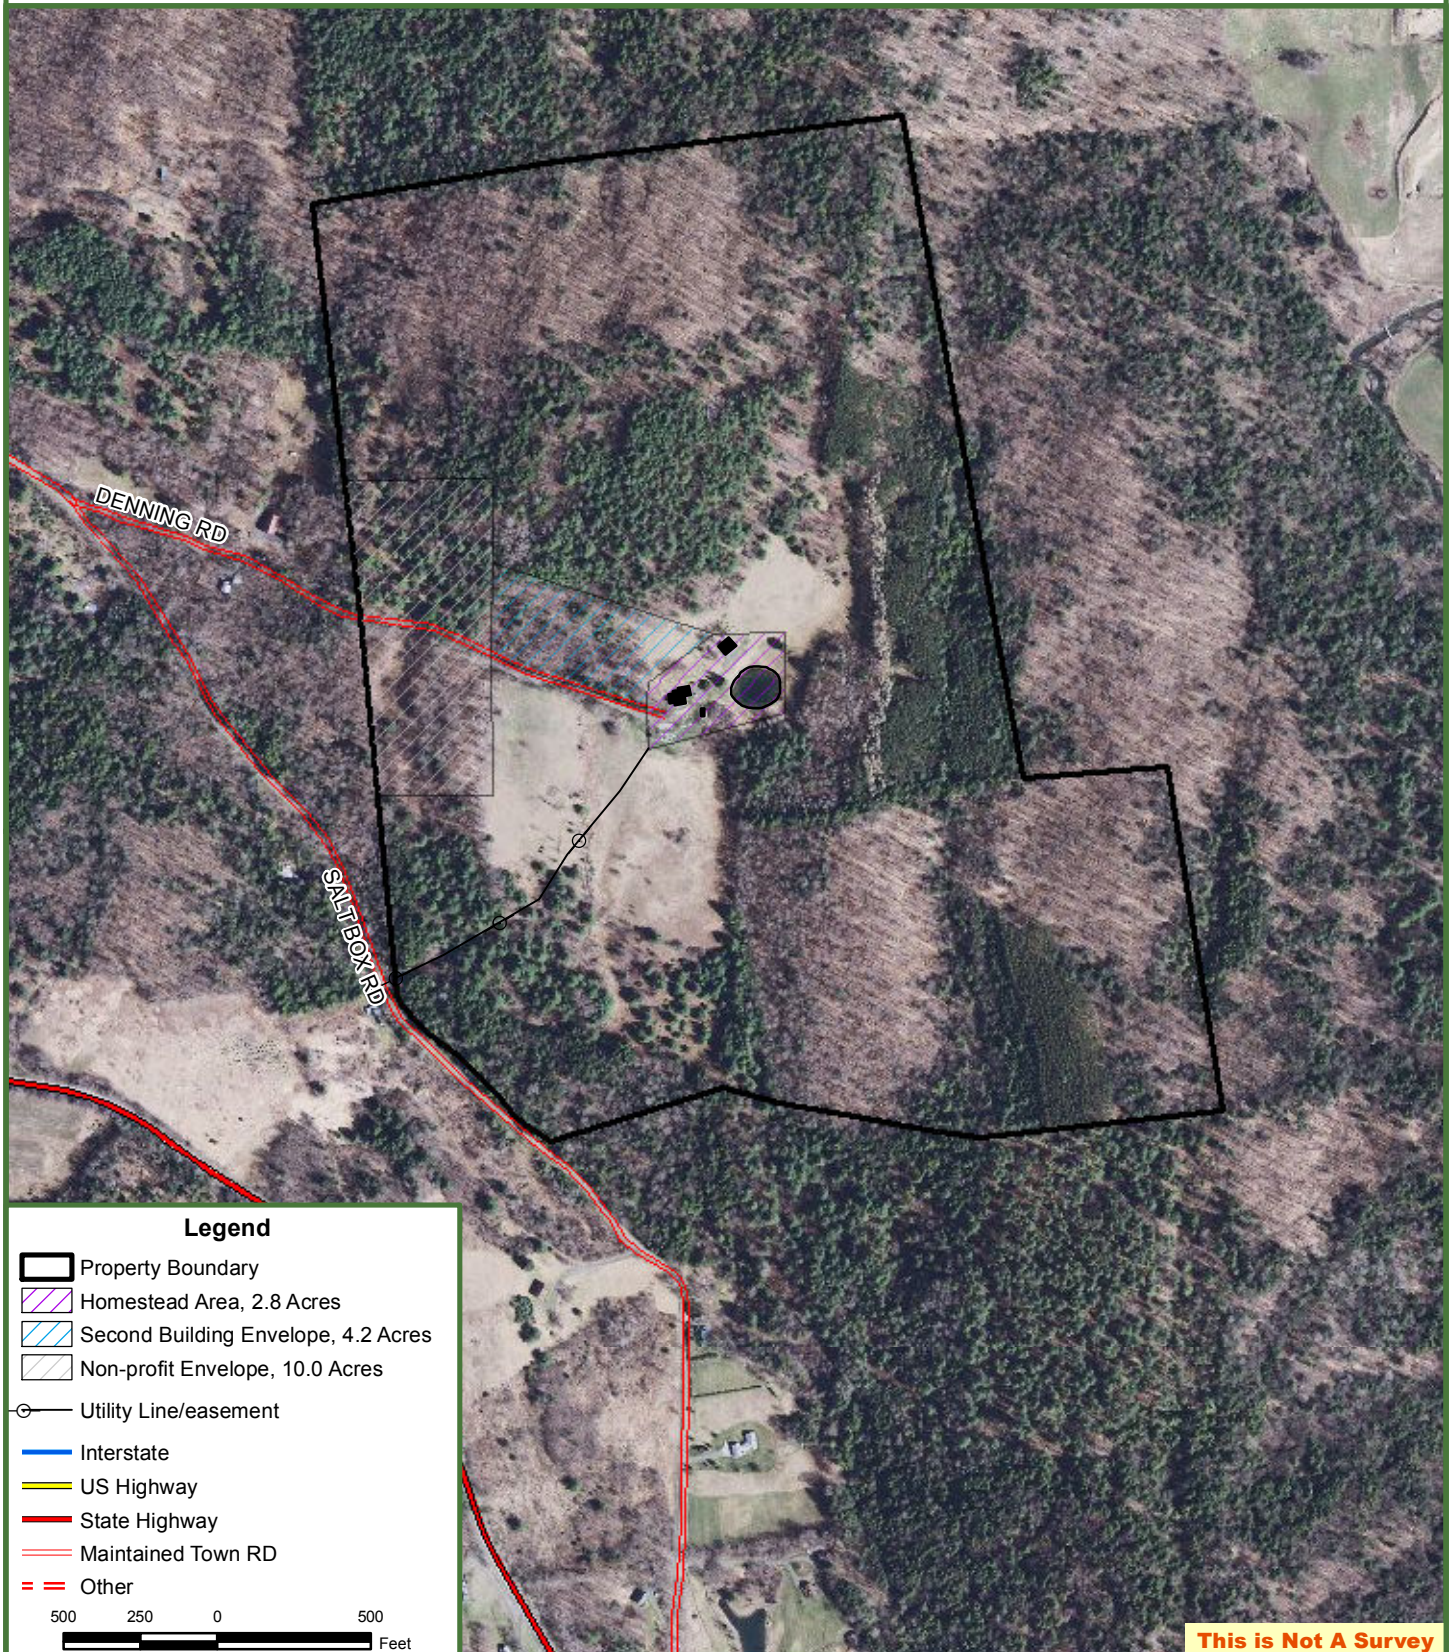

Sunwise Homestead

160.52 Grand List Acres

Randolph, Orange County, Vermont

**Fountains
Land**
AN F&W COMPANY

Map produced from the best available information including town tax maps, hand held GPS data, aerial photography and reference information obtained from publicly available GIS sources, and the owner. Boundary lines portrayed on this map are approximate and could be different than the actual location of boundaries found in the field.