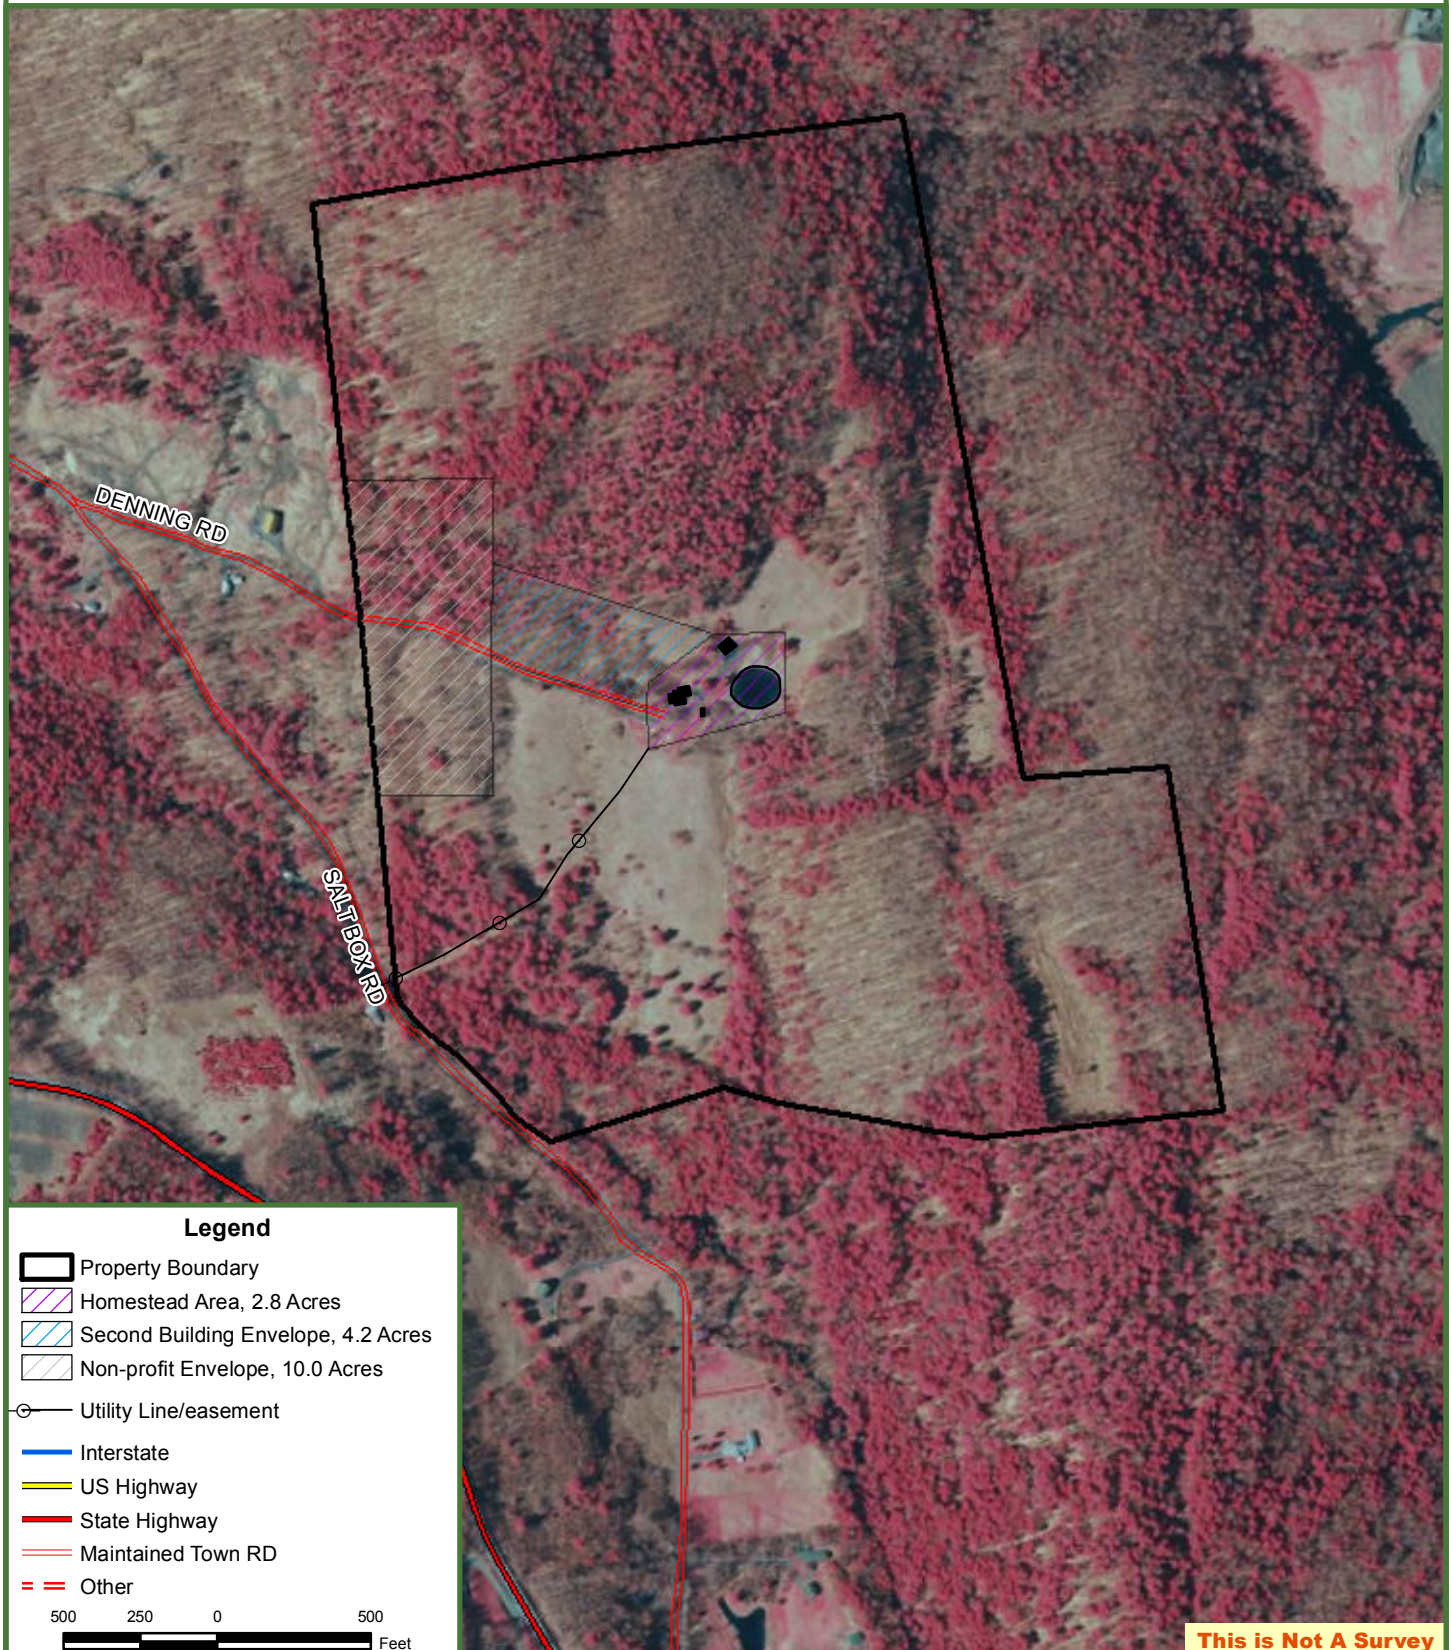

Sunwise Homestead

160.52 Grand List Acres

Randolph, Orange County, Vermont

**Fountains
Land**
AN F&W COMPANY

Map produced from the best available information including town tax maps, hand held GPS data, aerial photography and reference information obtained from publicly available GIS sources, and the owner. Boundary lines portrayed on this map are approximate and could be different than the actual location of boundaries found in the field.