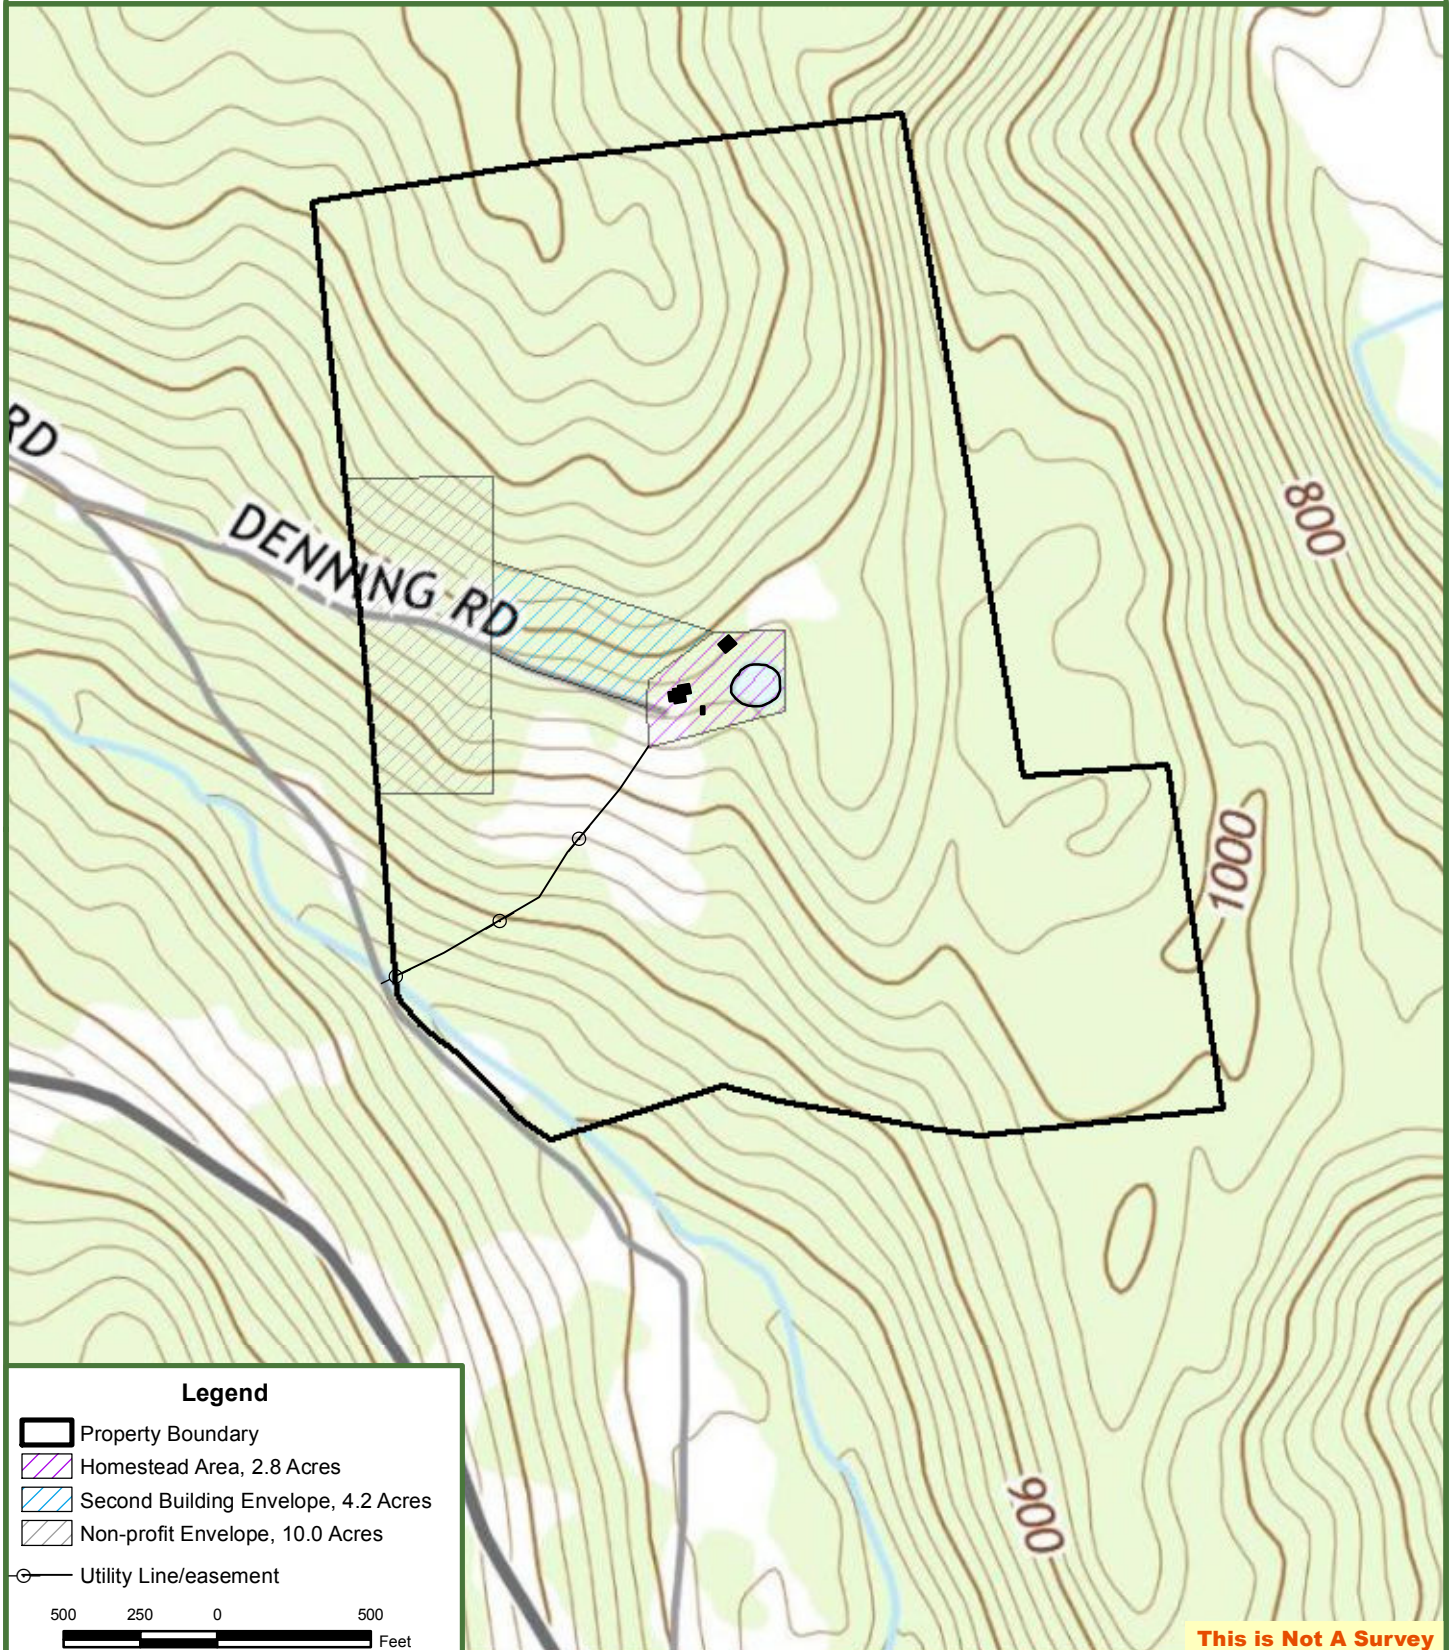

Sunwise Homestead

160.52 Grand List Acres

Randolph, Orange County, Vermont

**Fountains
Land**
AN F&W COMPANY

Map produced from the best available information including town tax maps, hand held GPS data, aerial photography and reference information obtained from publicly available GIS sources, and the owner. Boundary lines portrayed on this map are approximate and could be different than the actual location of boundaries found in the field.