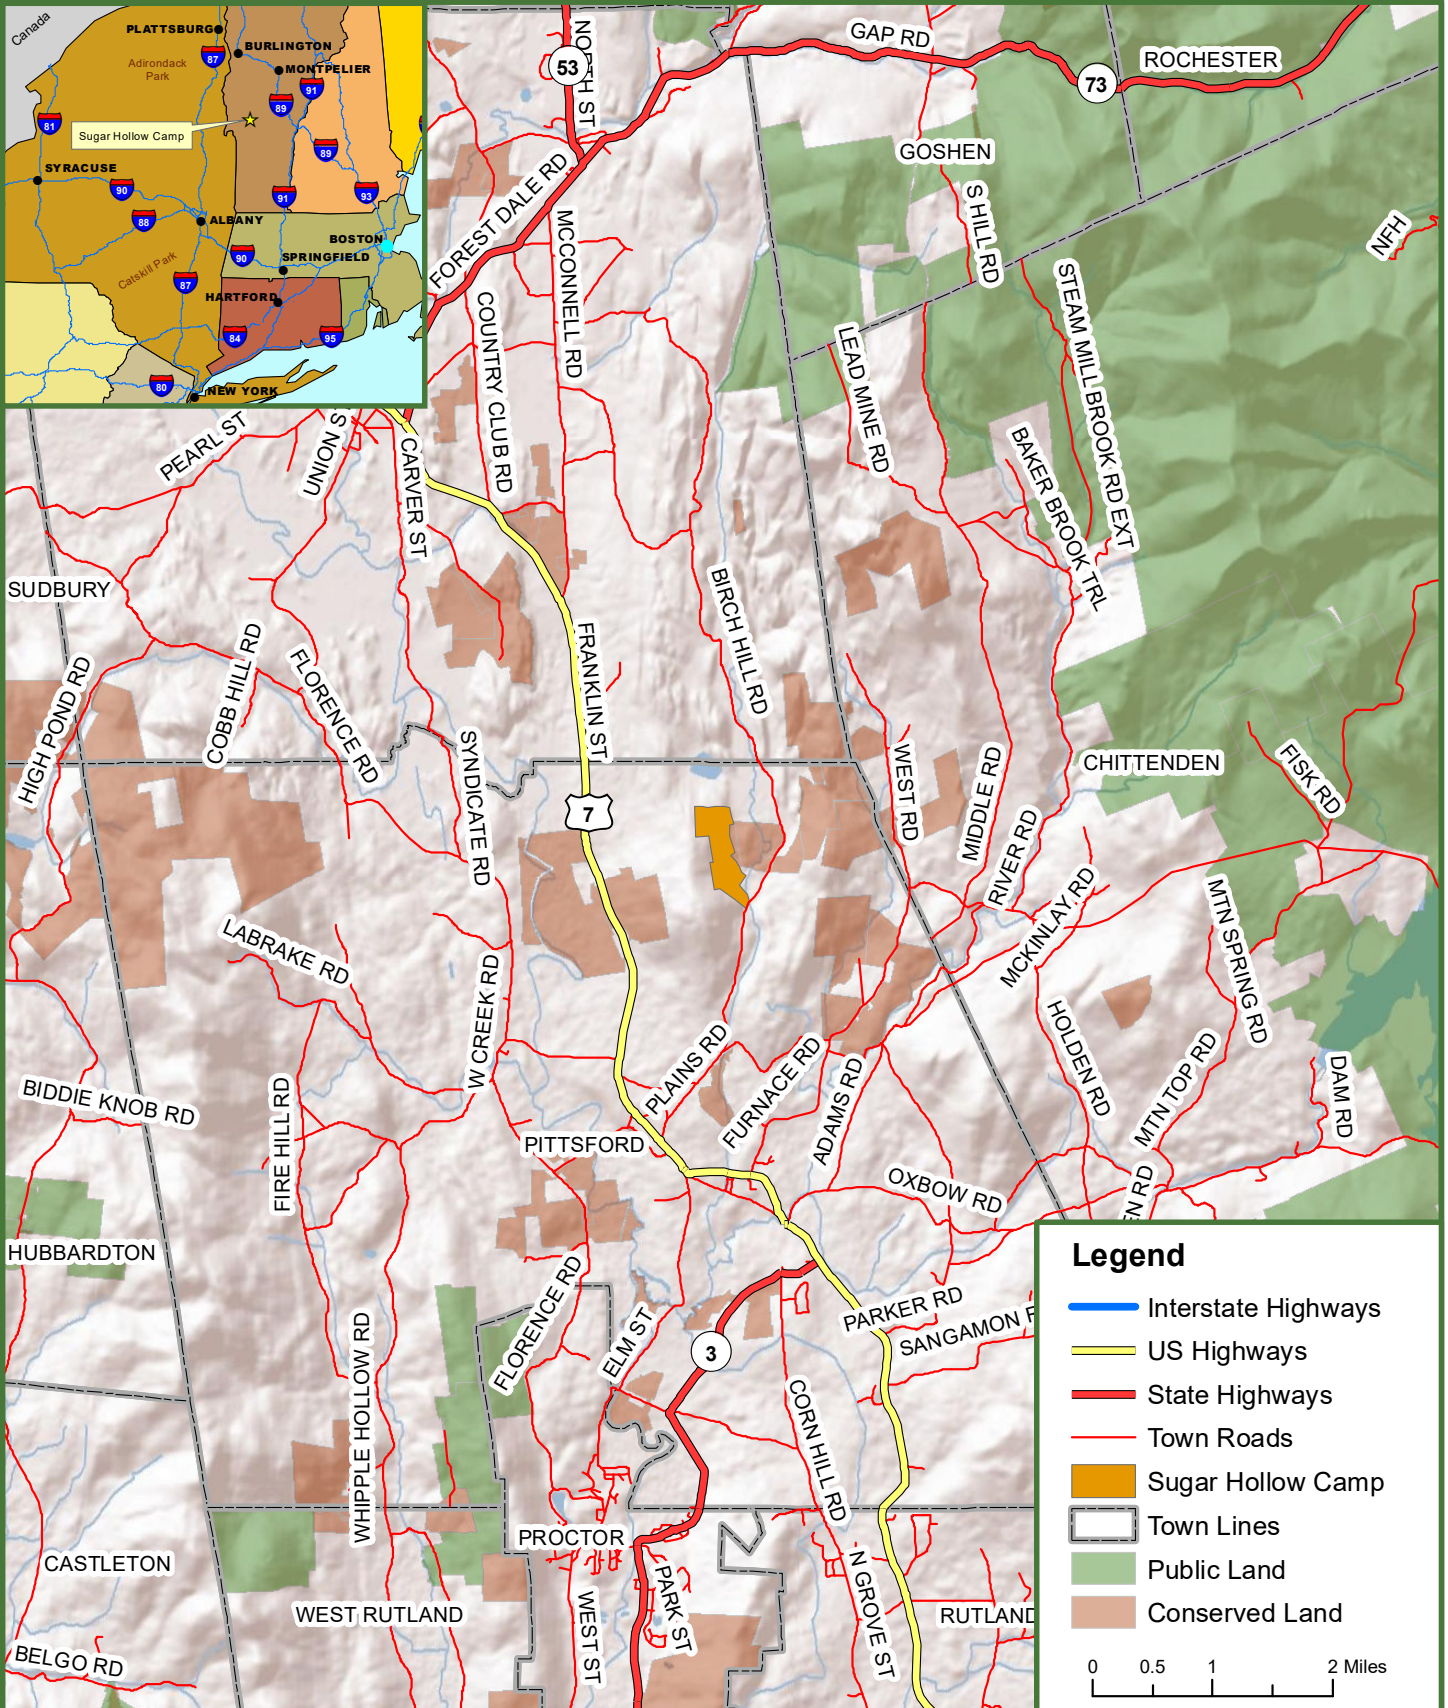

# Locus Map Sugar Hollow Camp

119.2 Acres

Pittsford, Rutland County, Vermont

**Fountains  
Land**  
AN F&W COMPANY

### Legend

-  Interstate Highways
-  US Highways
-  State Highways
-  Town Roads
-  Sugar Hollow Camp
-  Town Lines
-  Public Land
-  Conserved Land