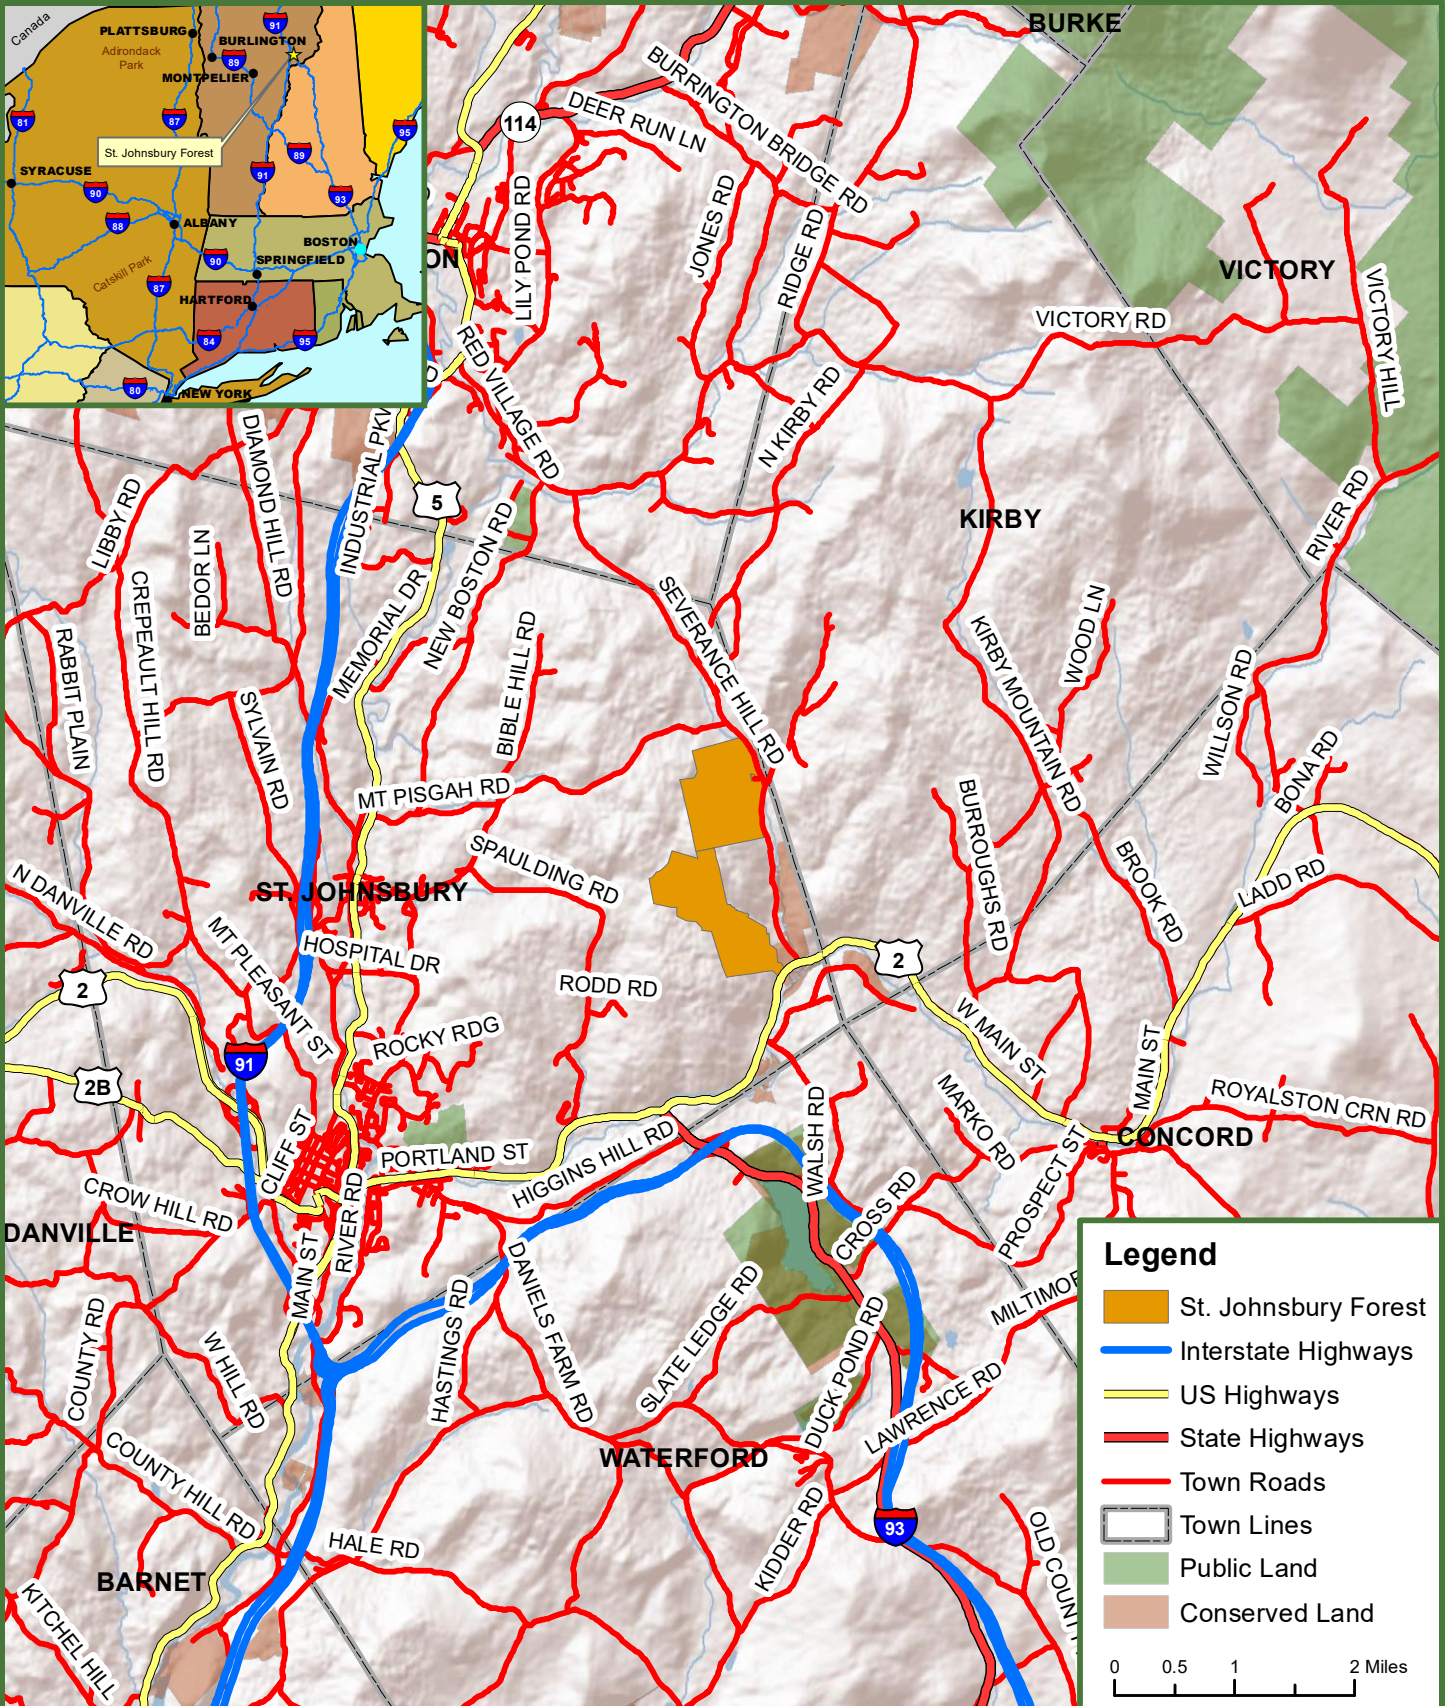

# Locus Map St. Johnsbur Forest Parcels

648.1 +/- Acres

St. Johnsbur, Caledonia County, Vermont

**Legend**

- St. Johnsbur Forest
- Interstate Highways
- US Highways
- State Highways
- Town Roads
- Town Lines
- Public Land
- Conserved Land

0 0.5 1 2 Miles