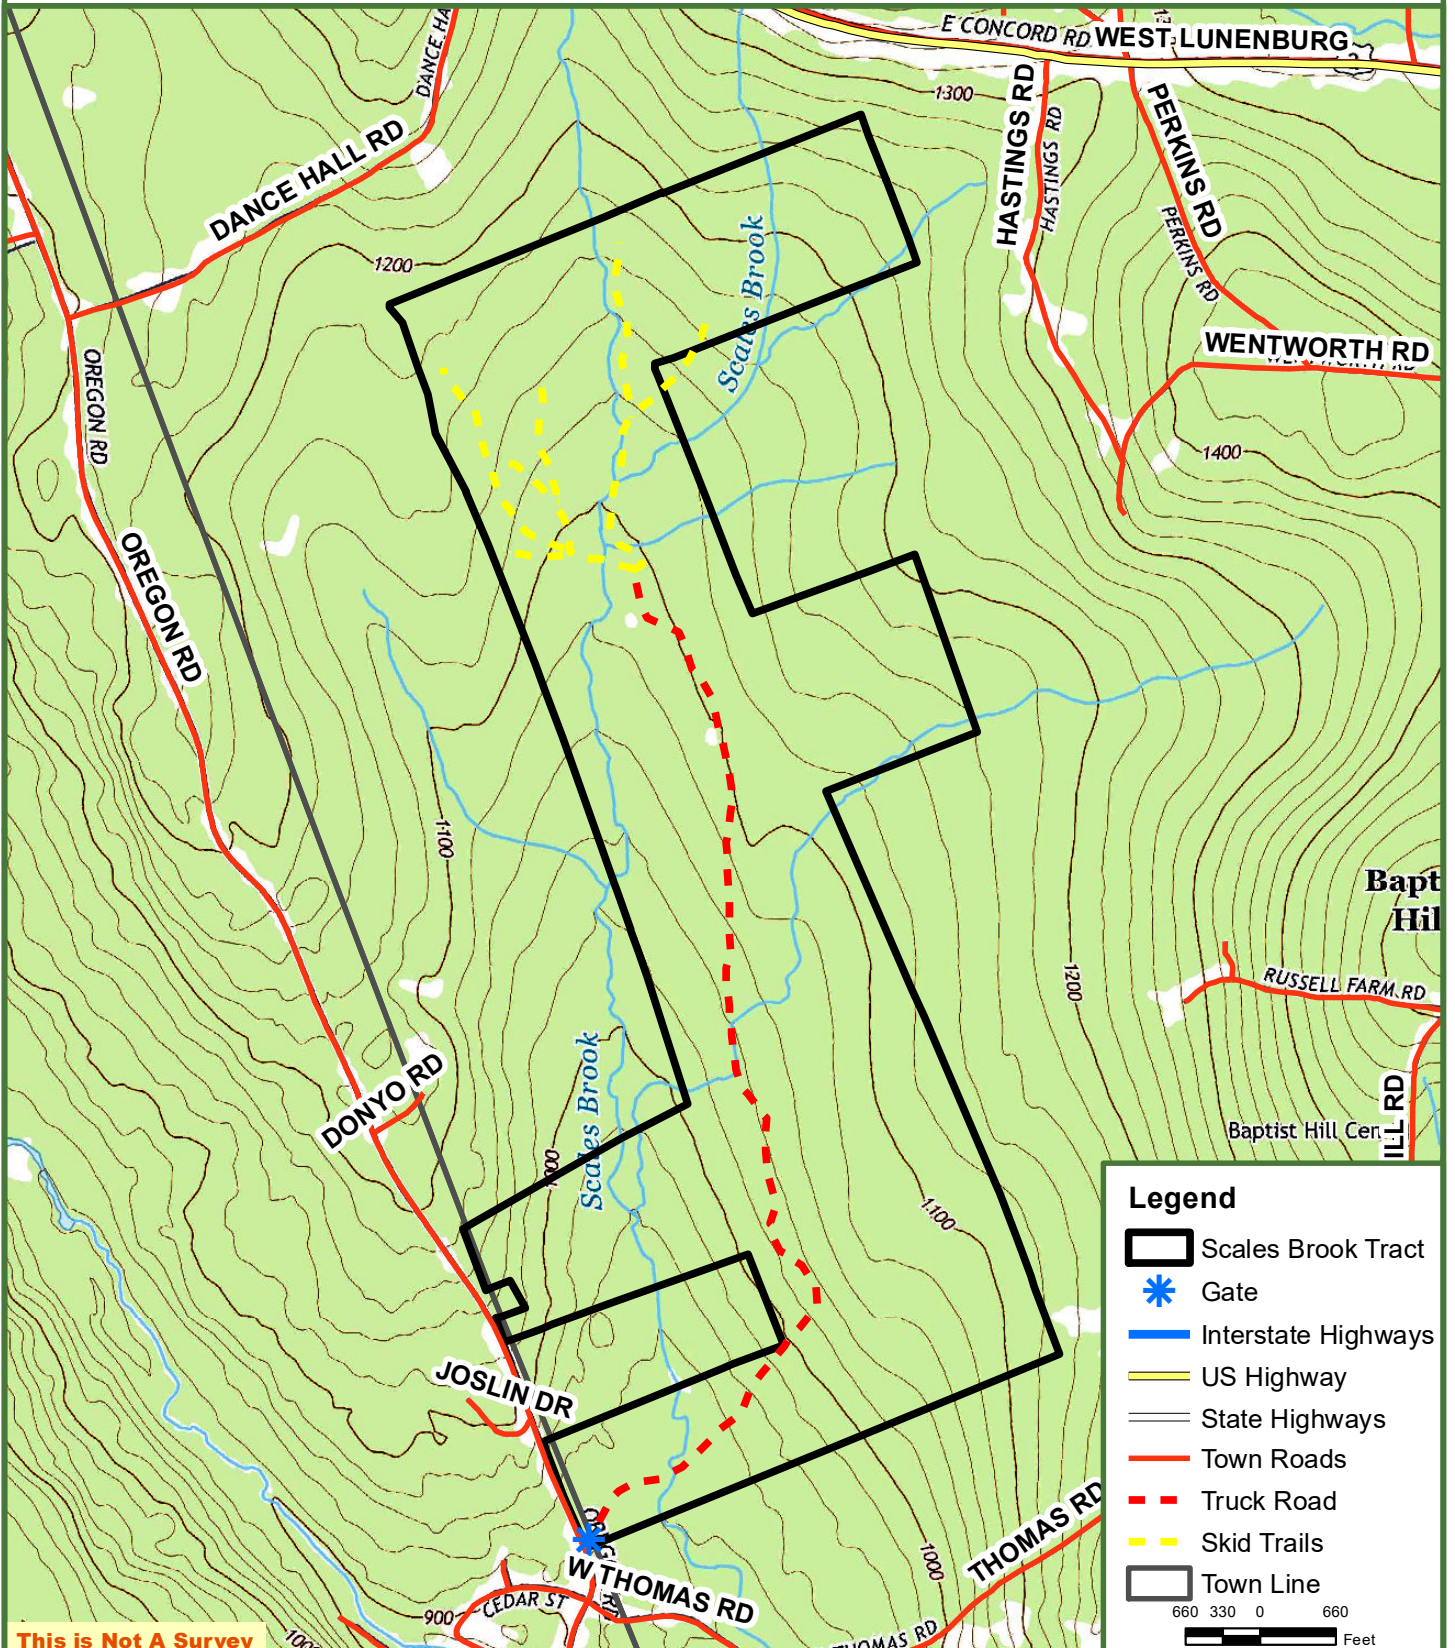

Scales Brook Tract

755.7 Grand List Acres
Lunenburg, Essex County, Vermont

This is Not A Survey

Map produced from the best available information including town tax maps, hand held GPS data, aerial photography and reference information obtained from publicly available GIS sources, and the owner. Boundary lines portrayed on this map are approximate and could be different than the actual location of boundaries found in the field