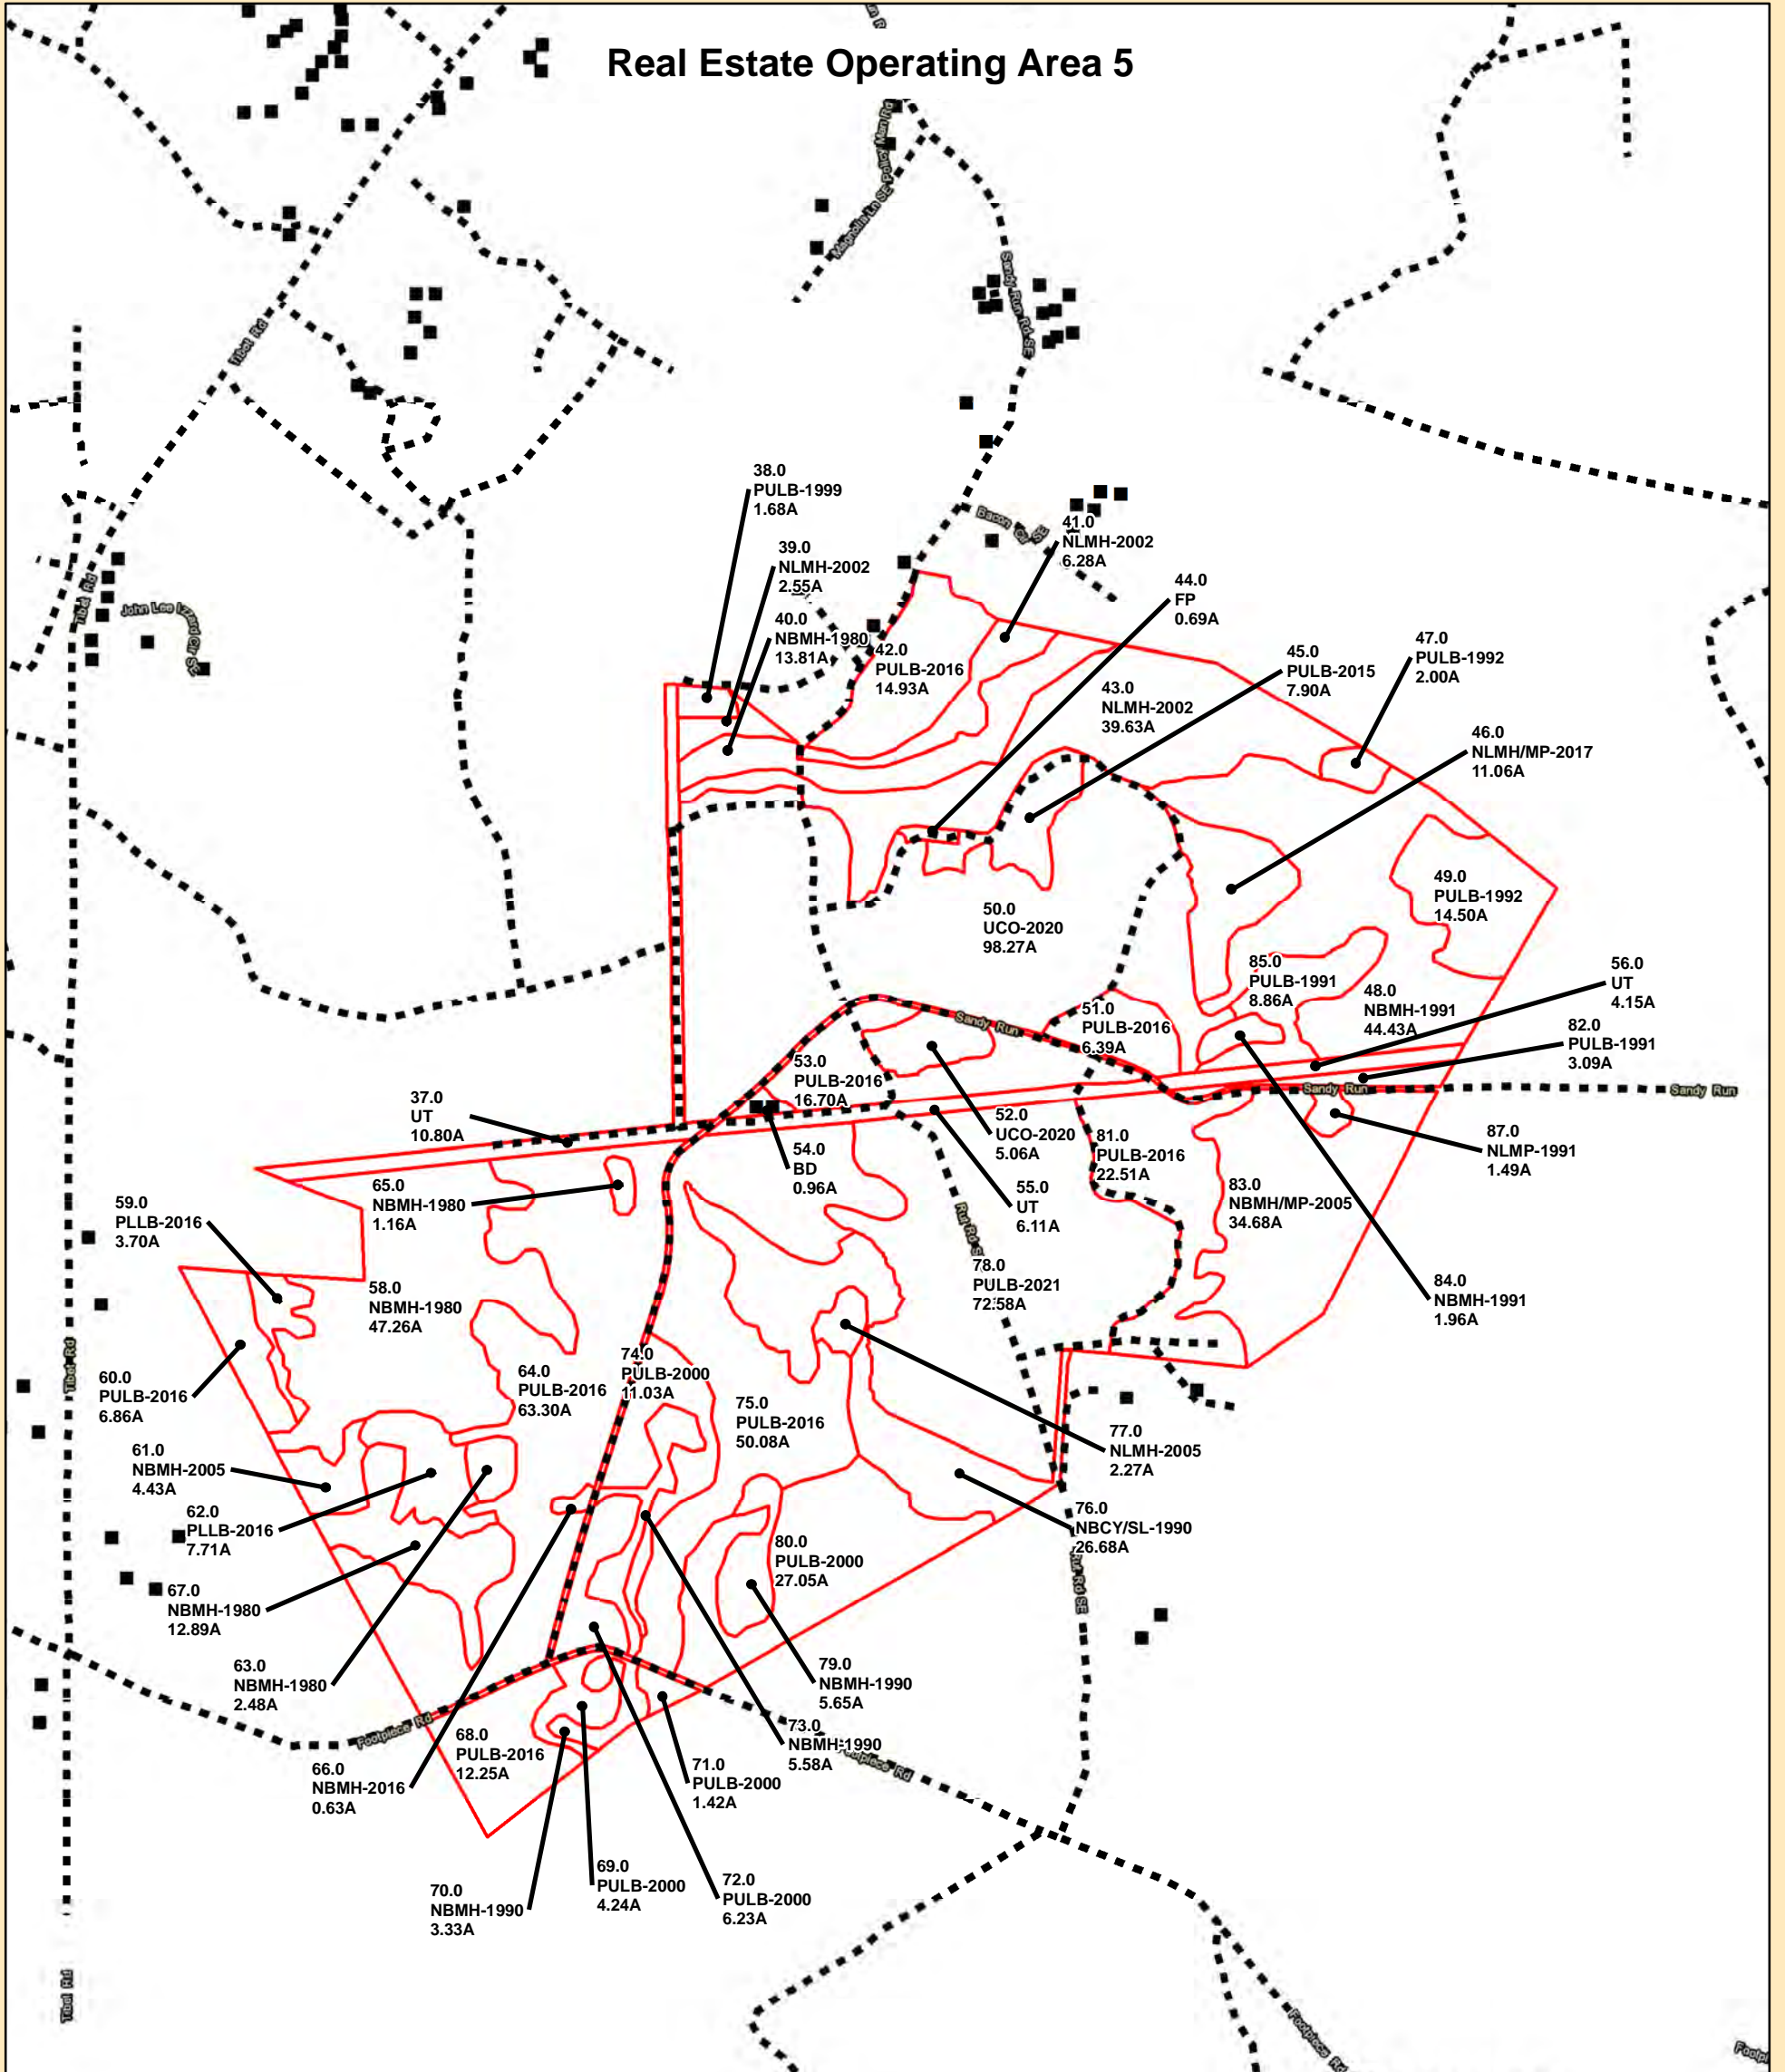

Tract # 017377
Sassafras Plantation LTD LP
Long County, Georgia
Operating Area 5
759.3 Acres

Real Estate Operating Area 5

Stand Nomenclature

Stand #
Description
Acres

Stand Origin—(N) (B) (MH) (MP) (7A)
Land Type
Dominant Species
Secondary Species
Year of Origin

Stand Origin Codes
P=Planted
N=Natural

Land Type Codes
B=Bottomland
L=Lowland
U=Upland
O=Old Field
S=Slope