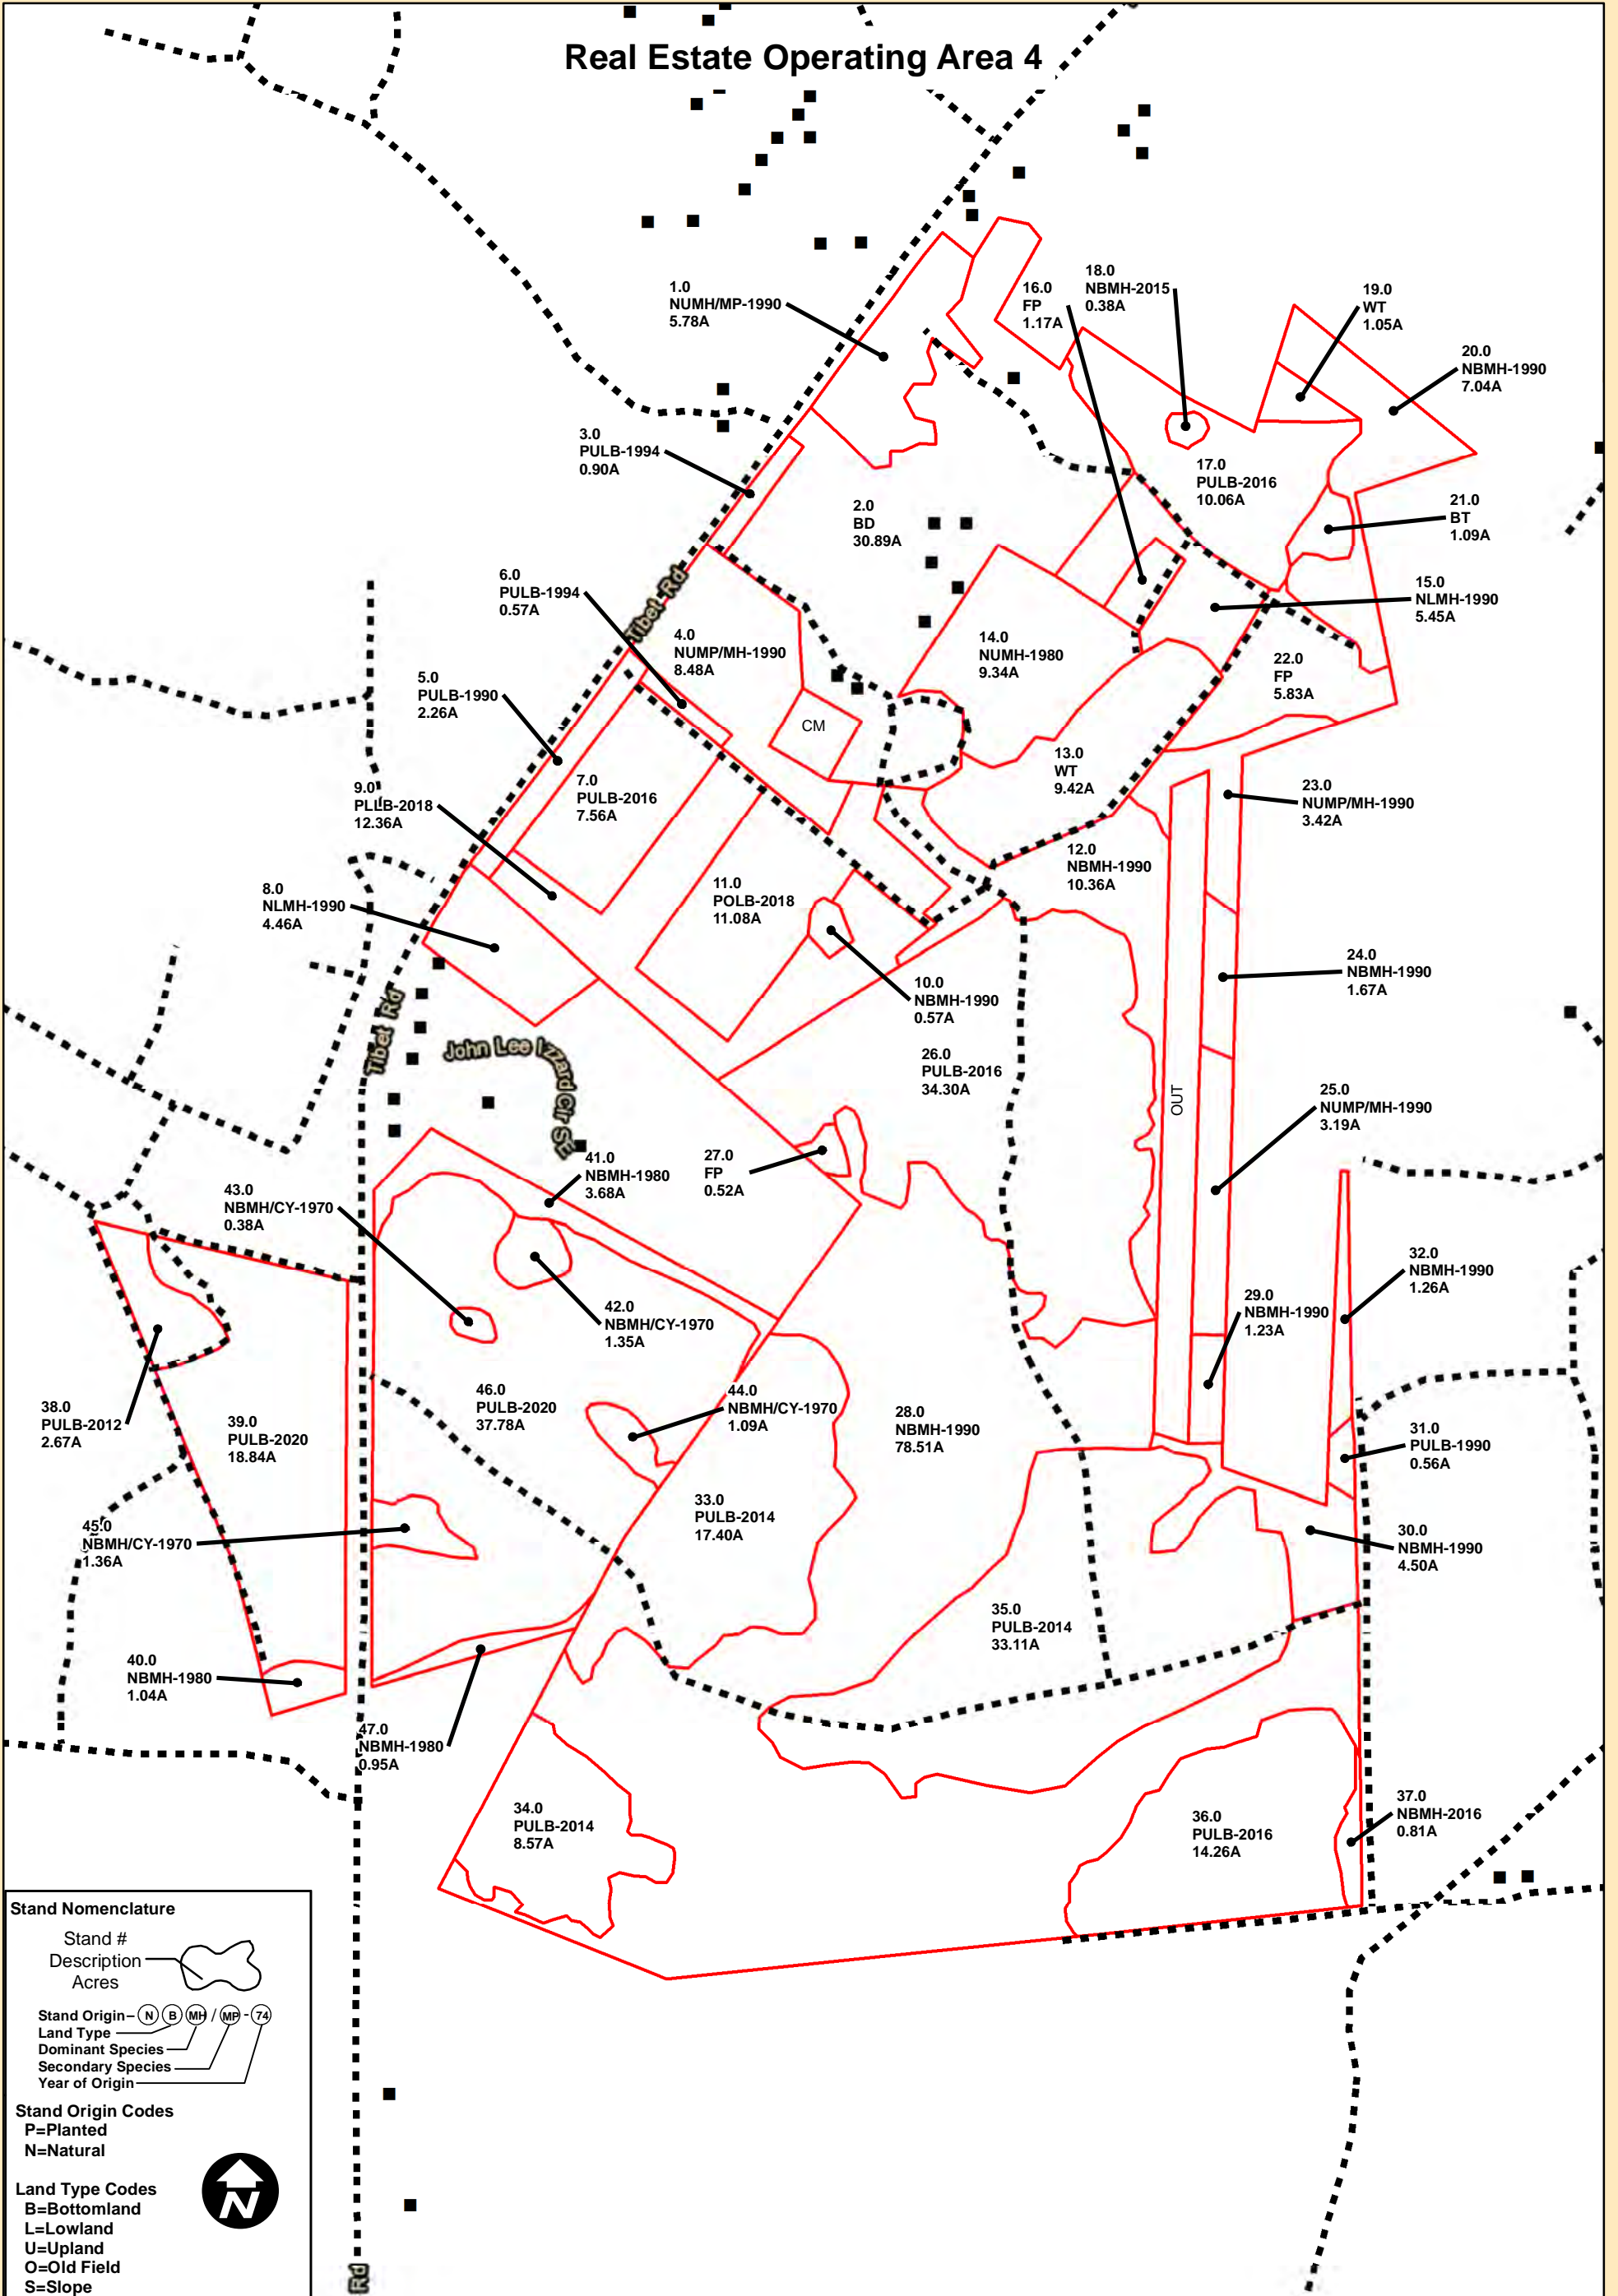

Tract # 017377
Sassafras Plantation LTD LP
Long County, Georgia
Operating Area 4
418.55 Acres

Real Estate Operating Area 4

Stand Nomenclature

Stand #
Description
Acres

Stand Origin—(N) (B) (MH) (MP) (7A)
Land Type
Dominant Species
Secondary Species
Year of Origin

Stand Origin Codes
P=Planted
N=Natural

Land Type Codes
B=Bottomland
L=Lowland
U=Upland
O=Old Field
S=Slope