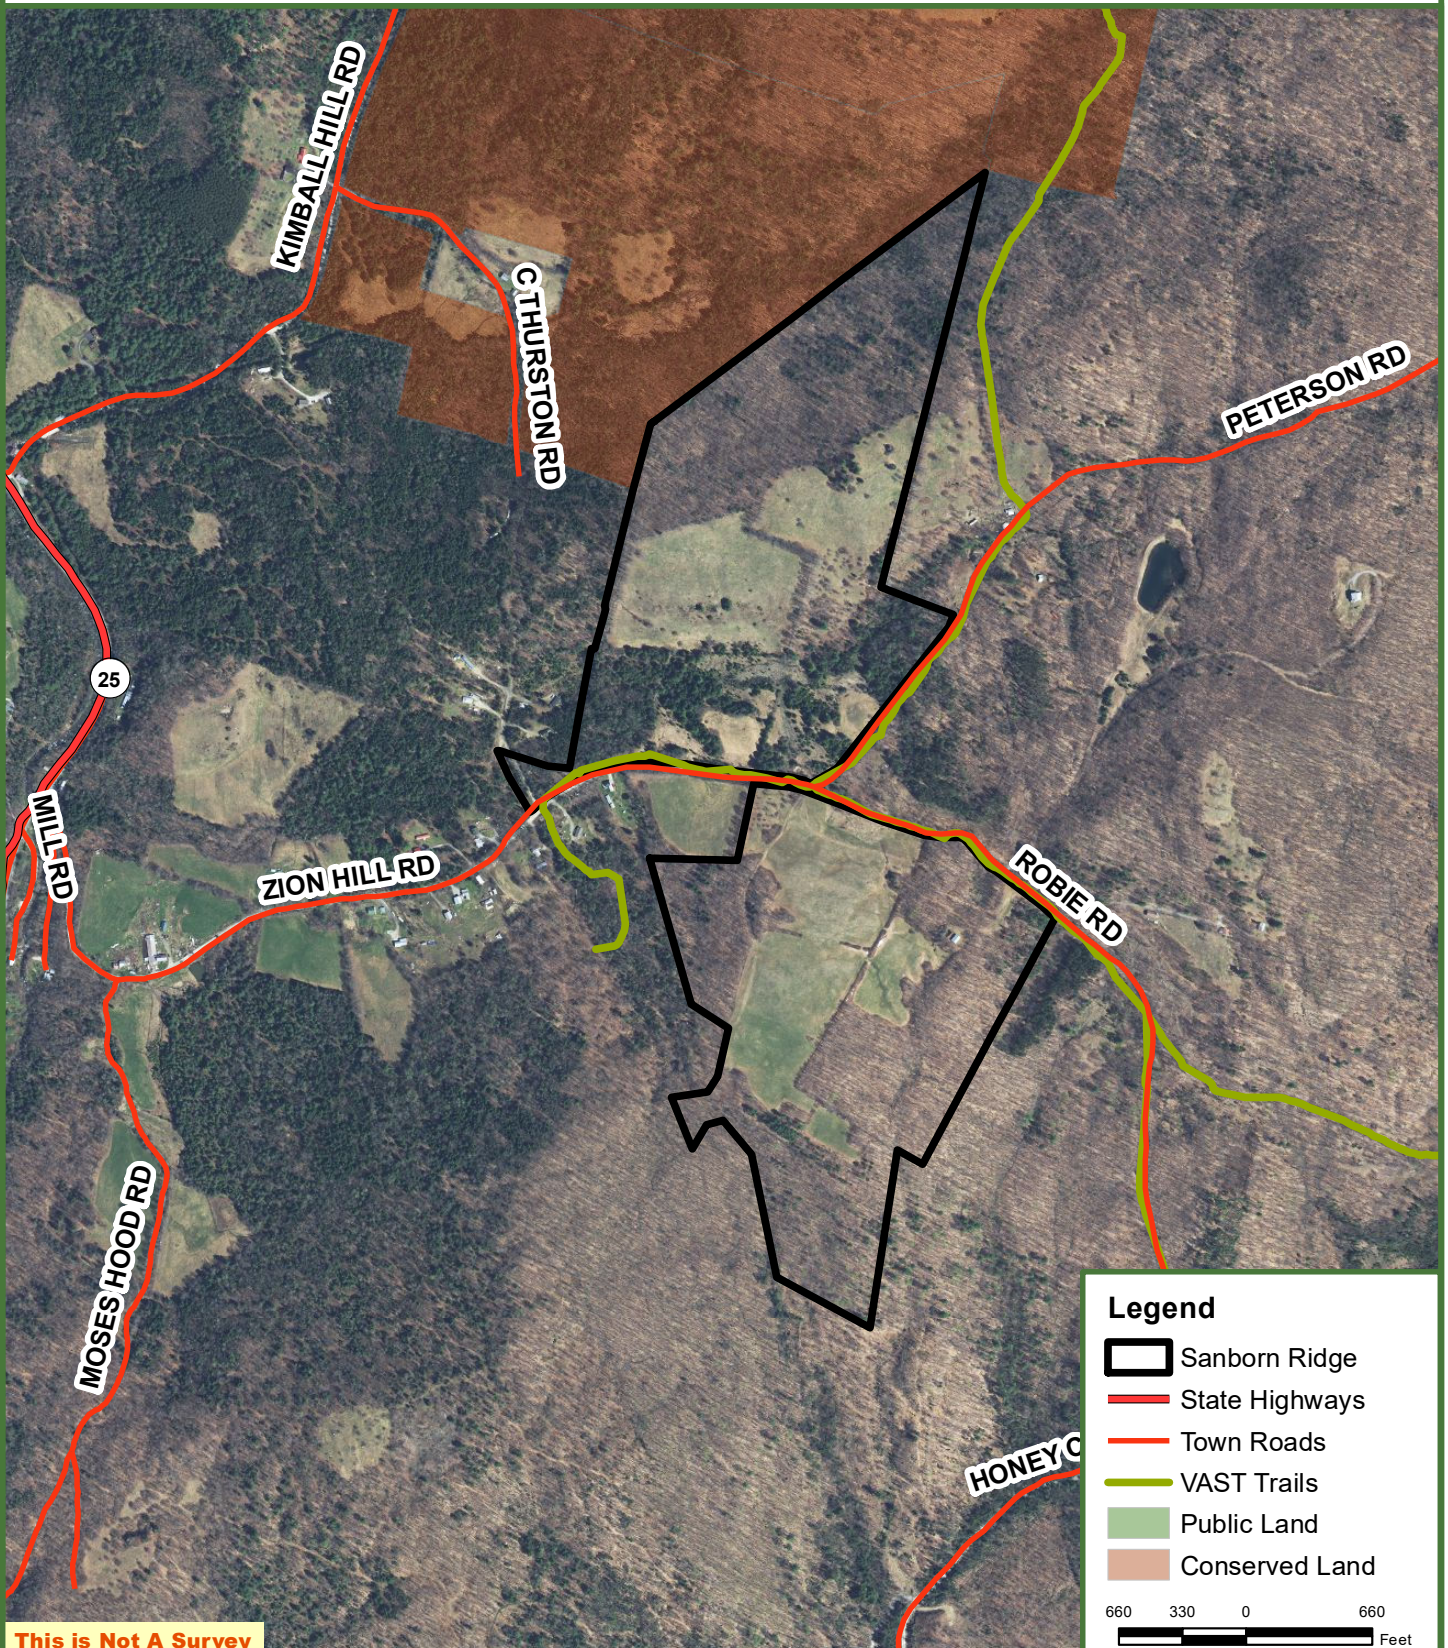

Sanborn Ridge

159 Acres
Topsham, Orange County, Vermont

**Fountains
Land**
AN F&W COMPANY

This is Not A Survey

Map produced from the best available information including UVA map, town tax maps, hand held GPS data, aerial photography and reference information obtained from publicly available GIS sources. Boundary lines portrayed on this map are approximate and could be different than the actual location of boundaries found in the field. Map is not a survey.