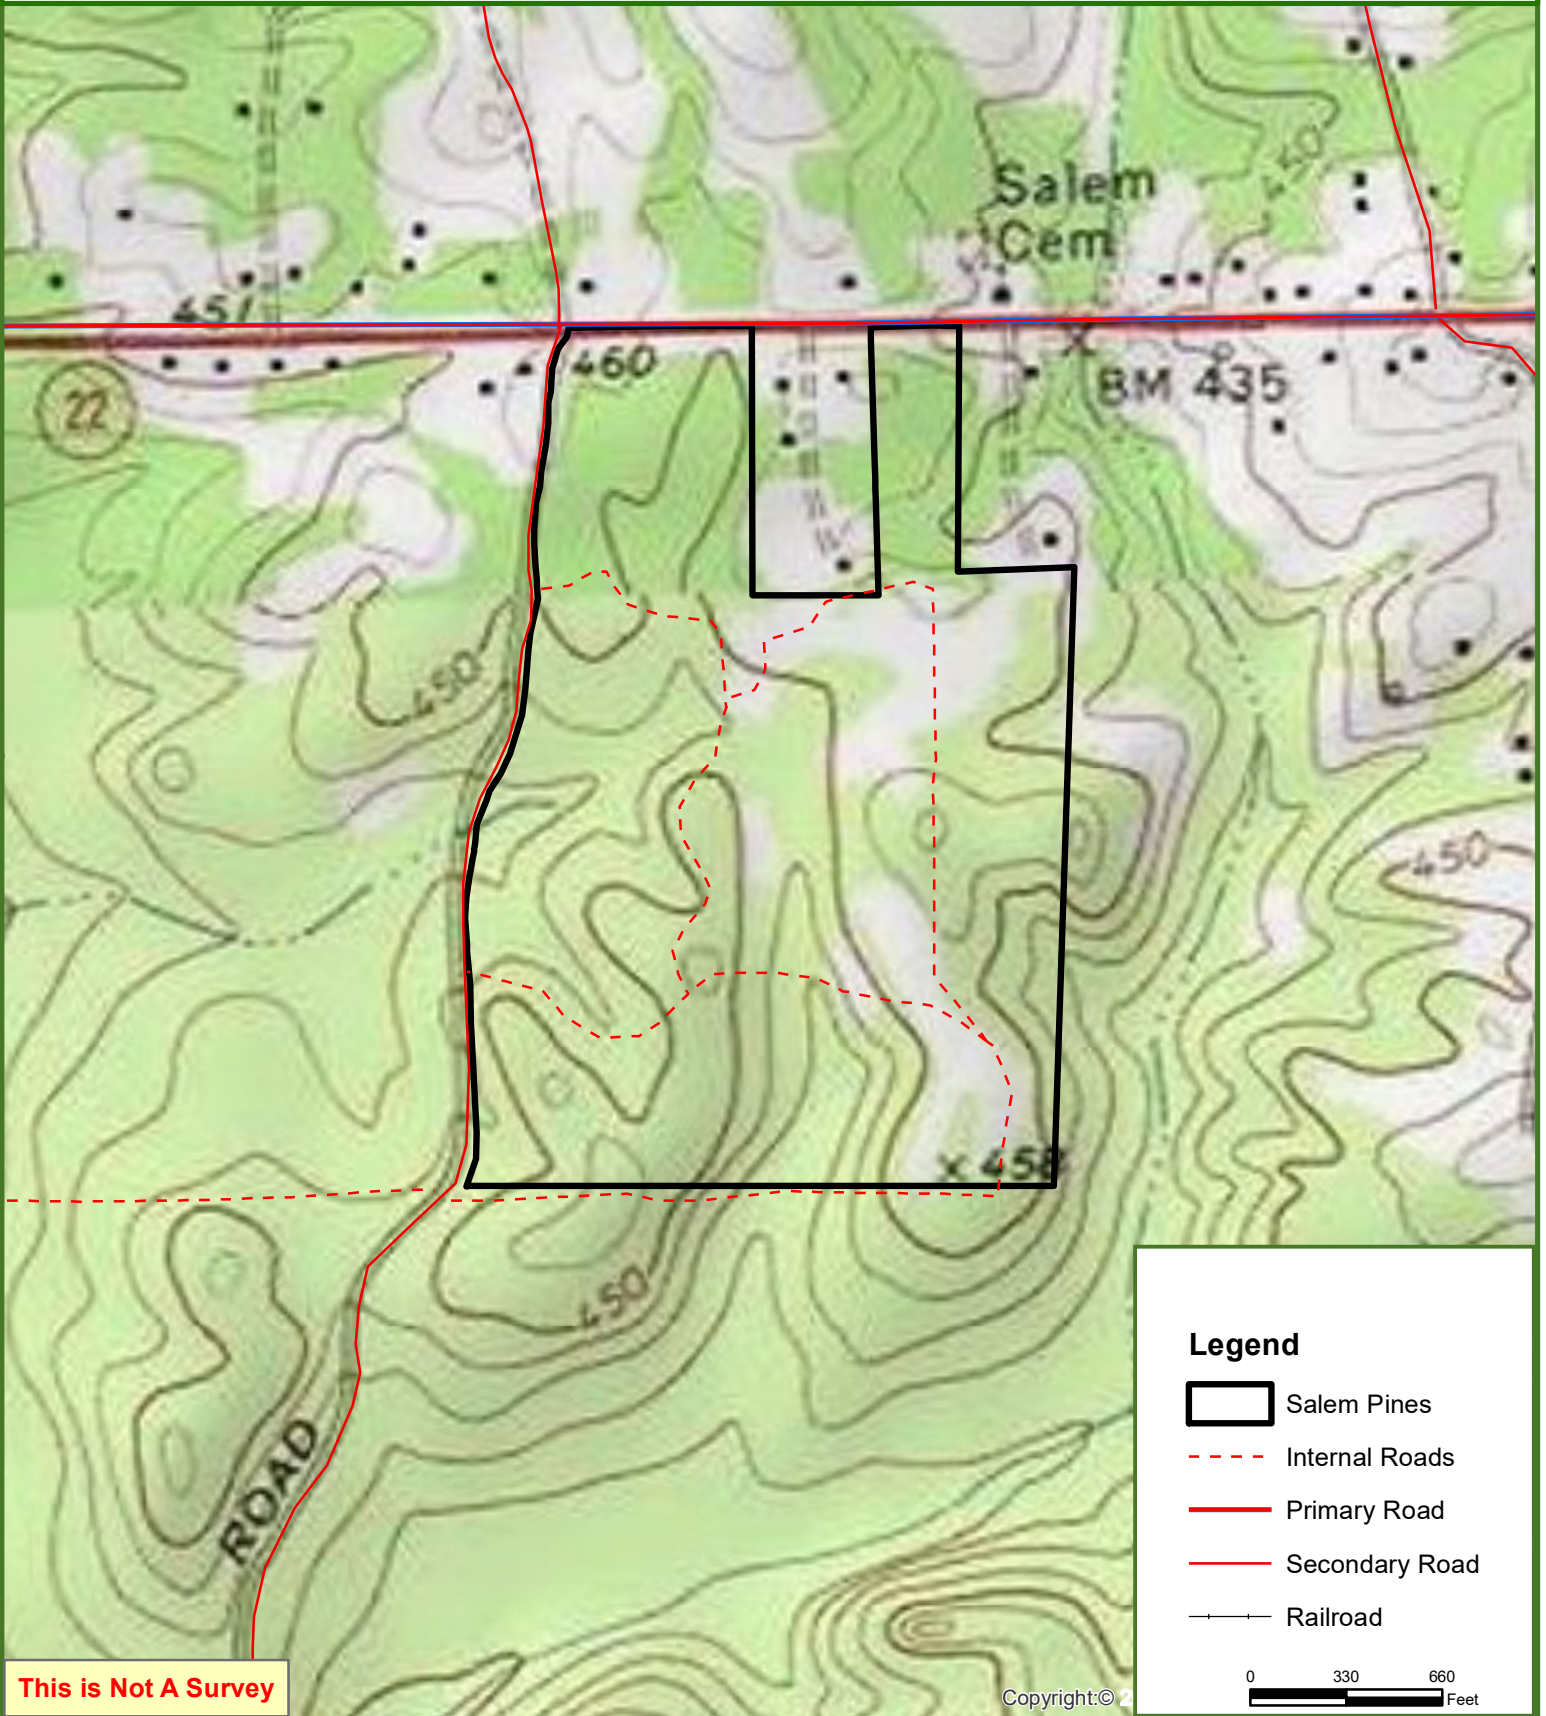

Salem Pines Tract

Upson County, GA

114 ± Acres

This is Not A Survey

Copyright © 2021

Legend

-  Salem Pines
-  Internal Roads
-  Primary Road
-  Secondary Road
-  Railroad

0 330 660
Feet

This map was produced from information supplied by the seller and the use of aerial photography. The boundary lines portrayed on this map are approximate and could be different than the actual location of the boundaries found in the field.