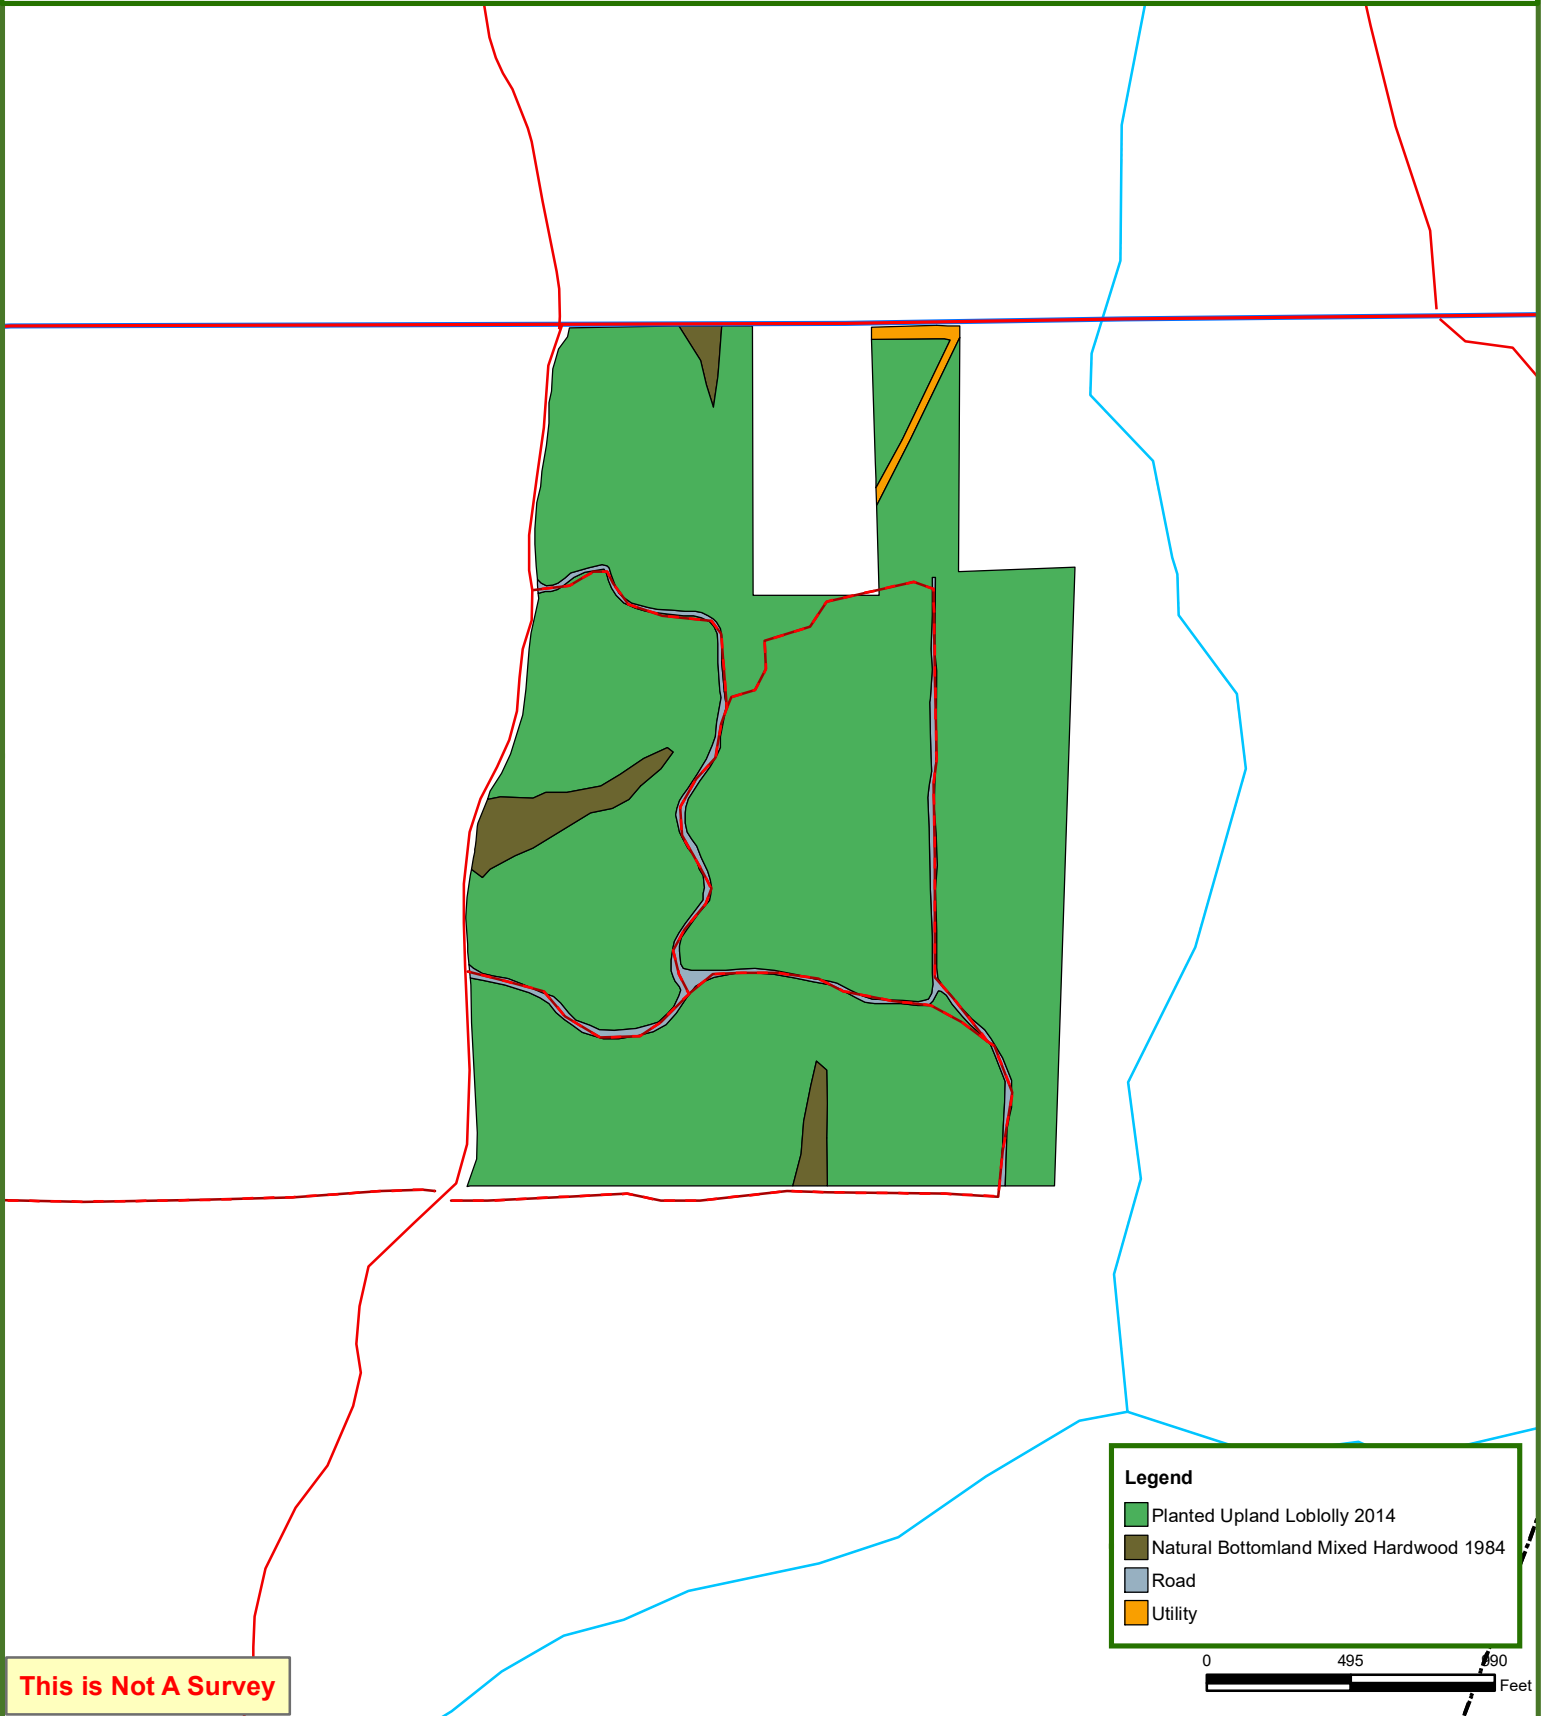

# Salem Pines Tract

114 ± Acres

Upson County, GA

**This is Not A Survey**

This map was produced from information supplied by the seller and the use of aerial photography. The boundary lines portrayed on this map are approximate and could be different than the actual location of the boundaries found in the field.