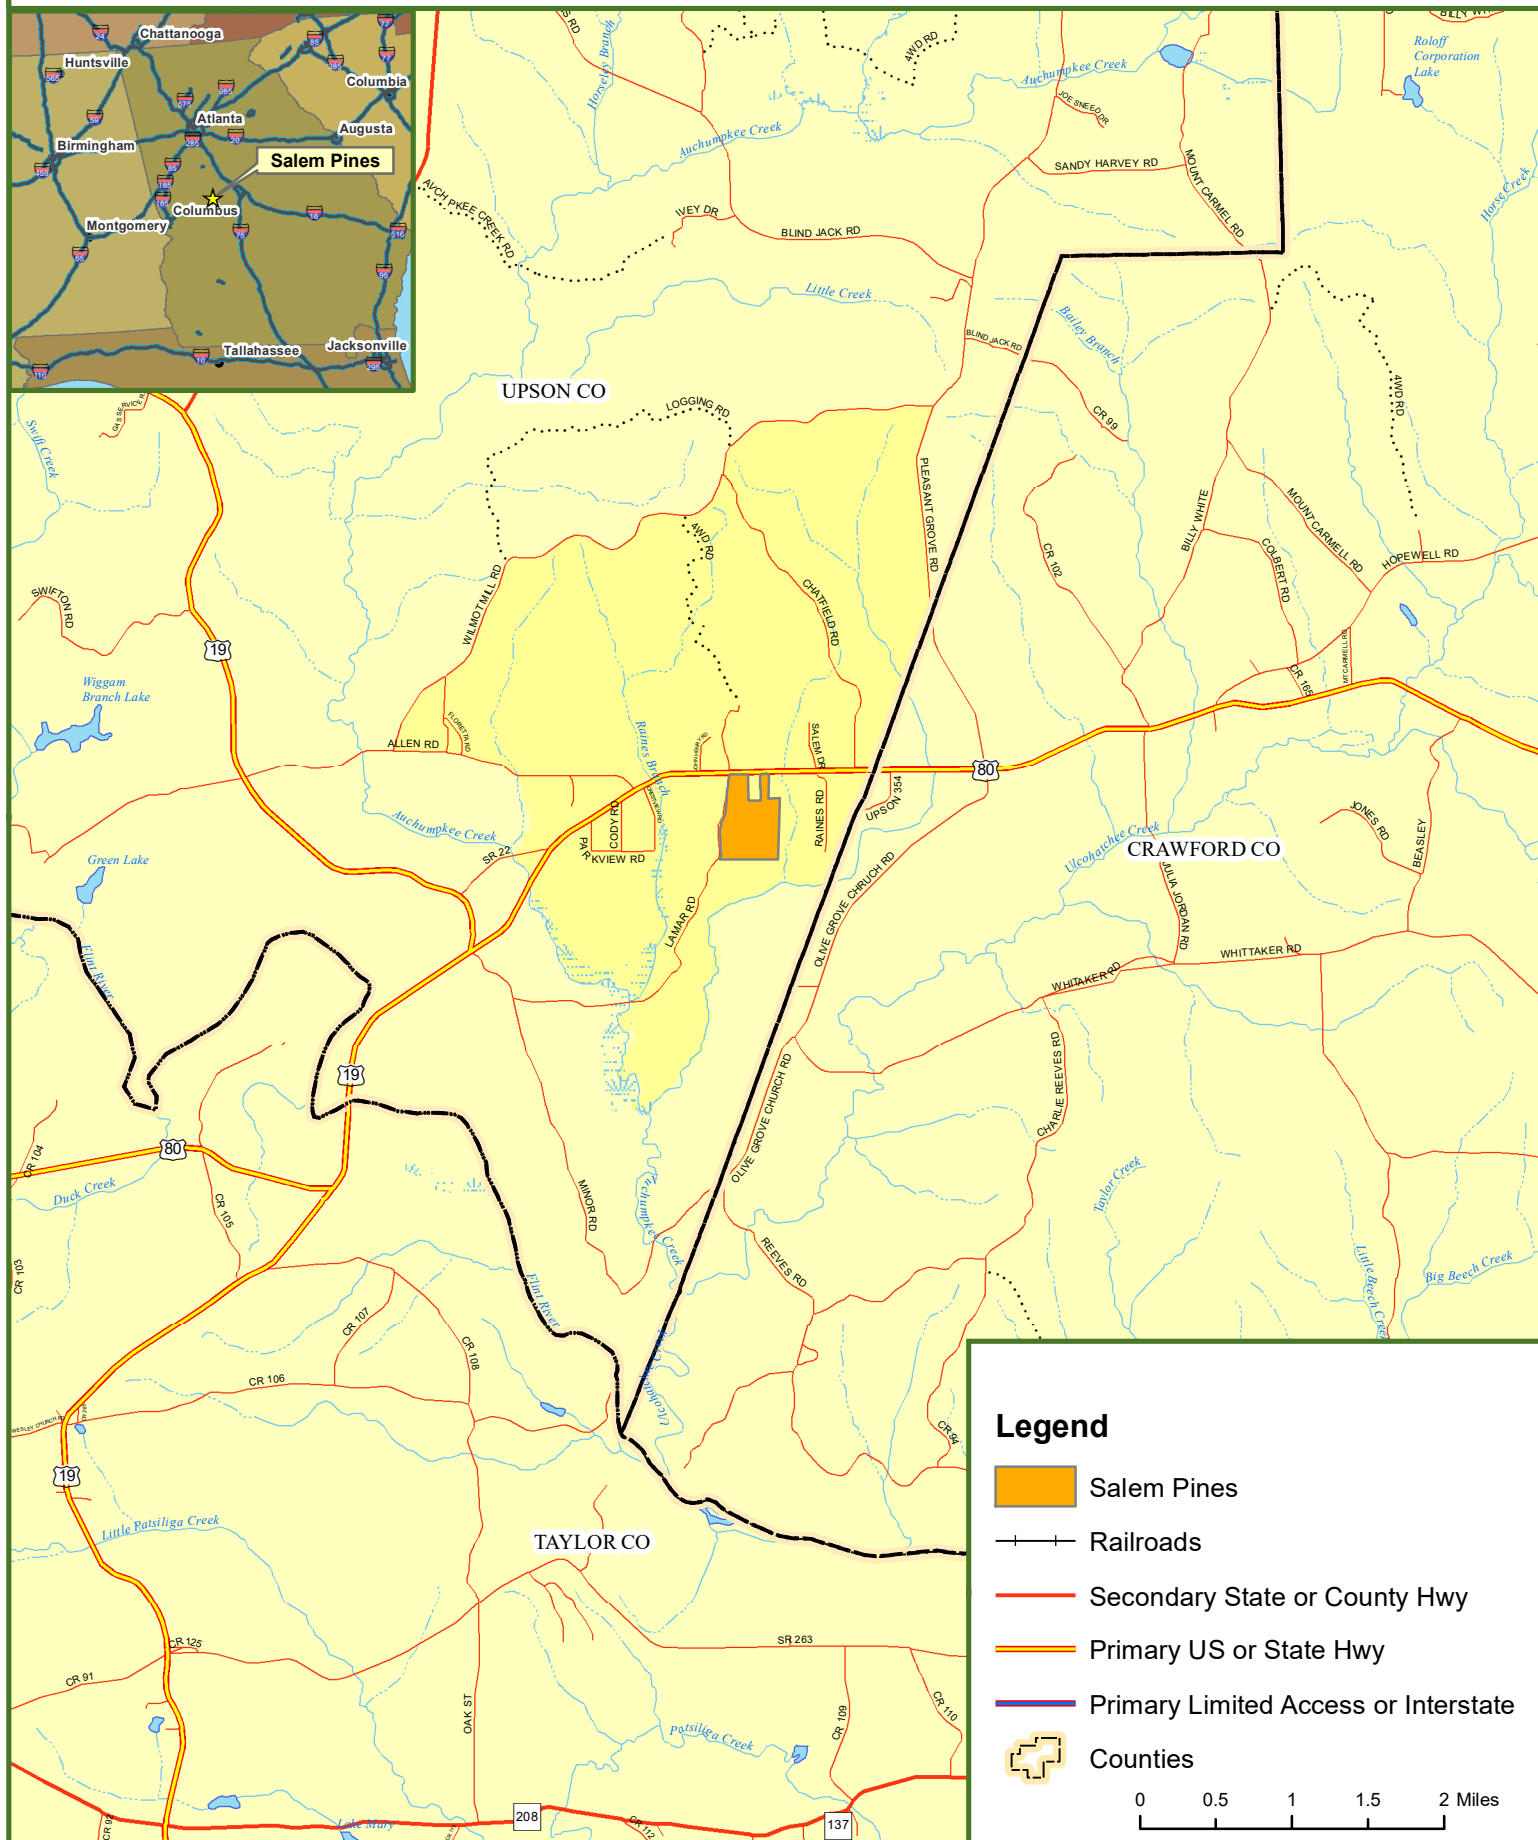

Locus Map

Salem Pines Tract

Upson County, GA

114 ± Acres

Legend

-  Salem Pines
-  Railroads
-  Secondary State or County Hwy
-  Primary US or State Hwy
-  Primary Limited Access or Interstate
-  Counties