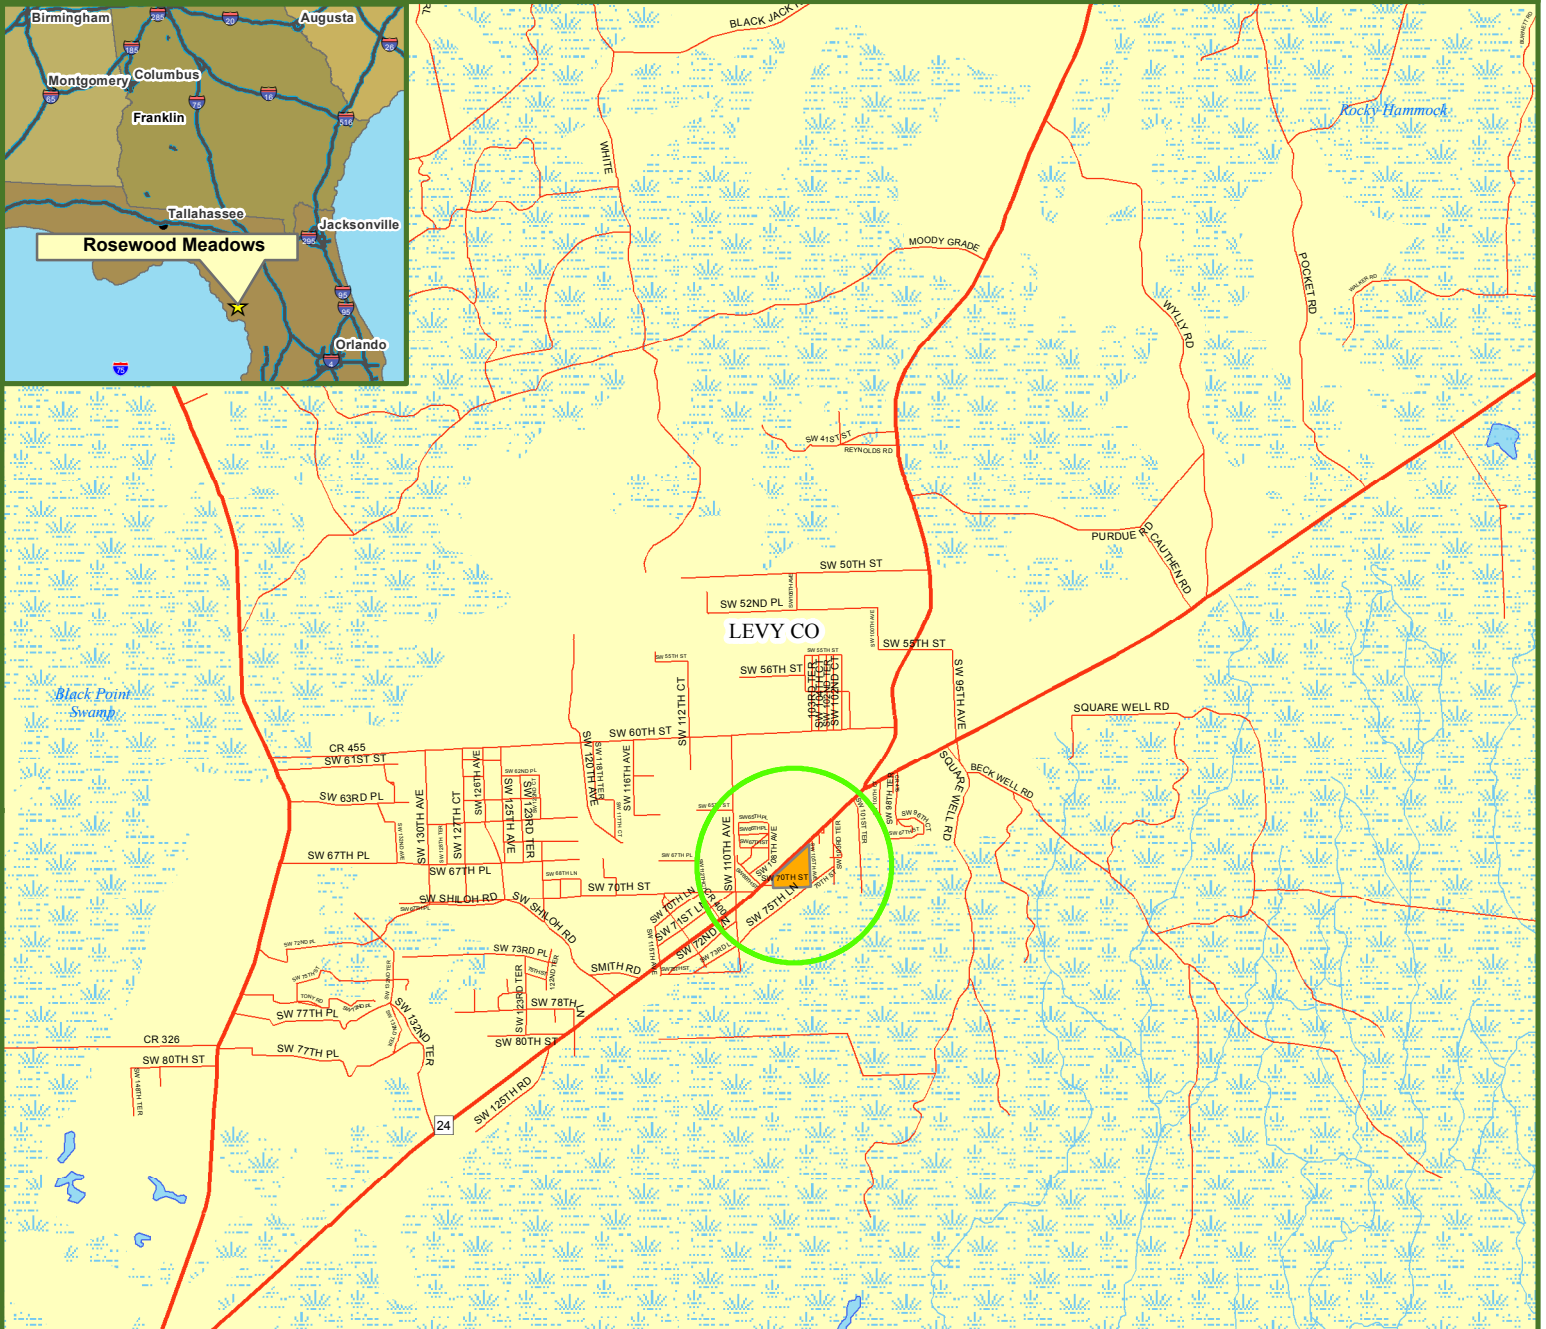

Locus Map Rosewood Meadows Levy County, FL 27.00 +/- Acres

Legend

-  Rosewood Meadows
 -  Railroads
 -  Secondary State or County Hwy
 -  Primary US or State Hwy
 -  Primary Limited Access or Interstate
 -  Counties
- 0 0.5 1 1.5 2 Miles