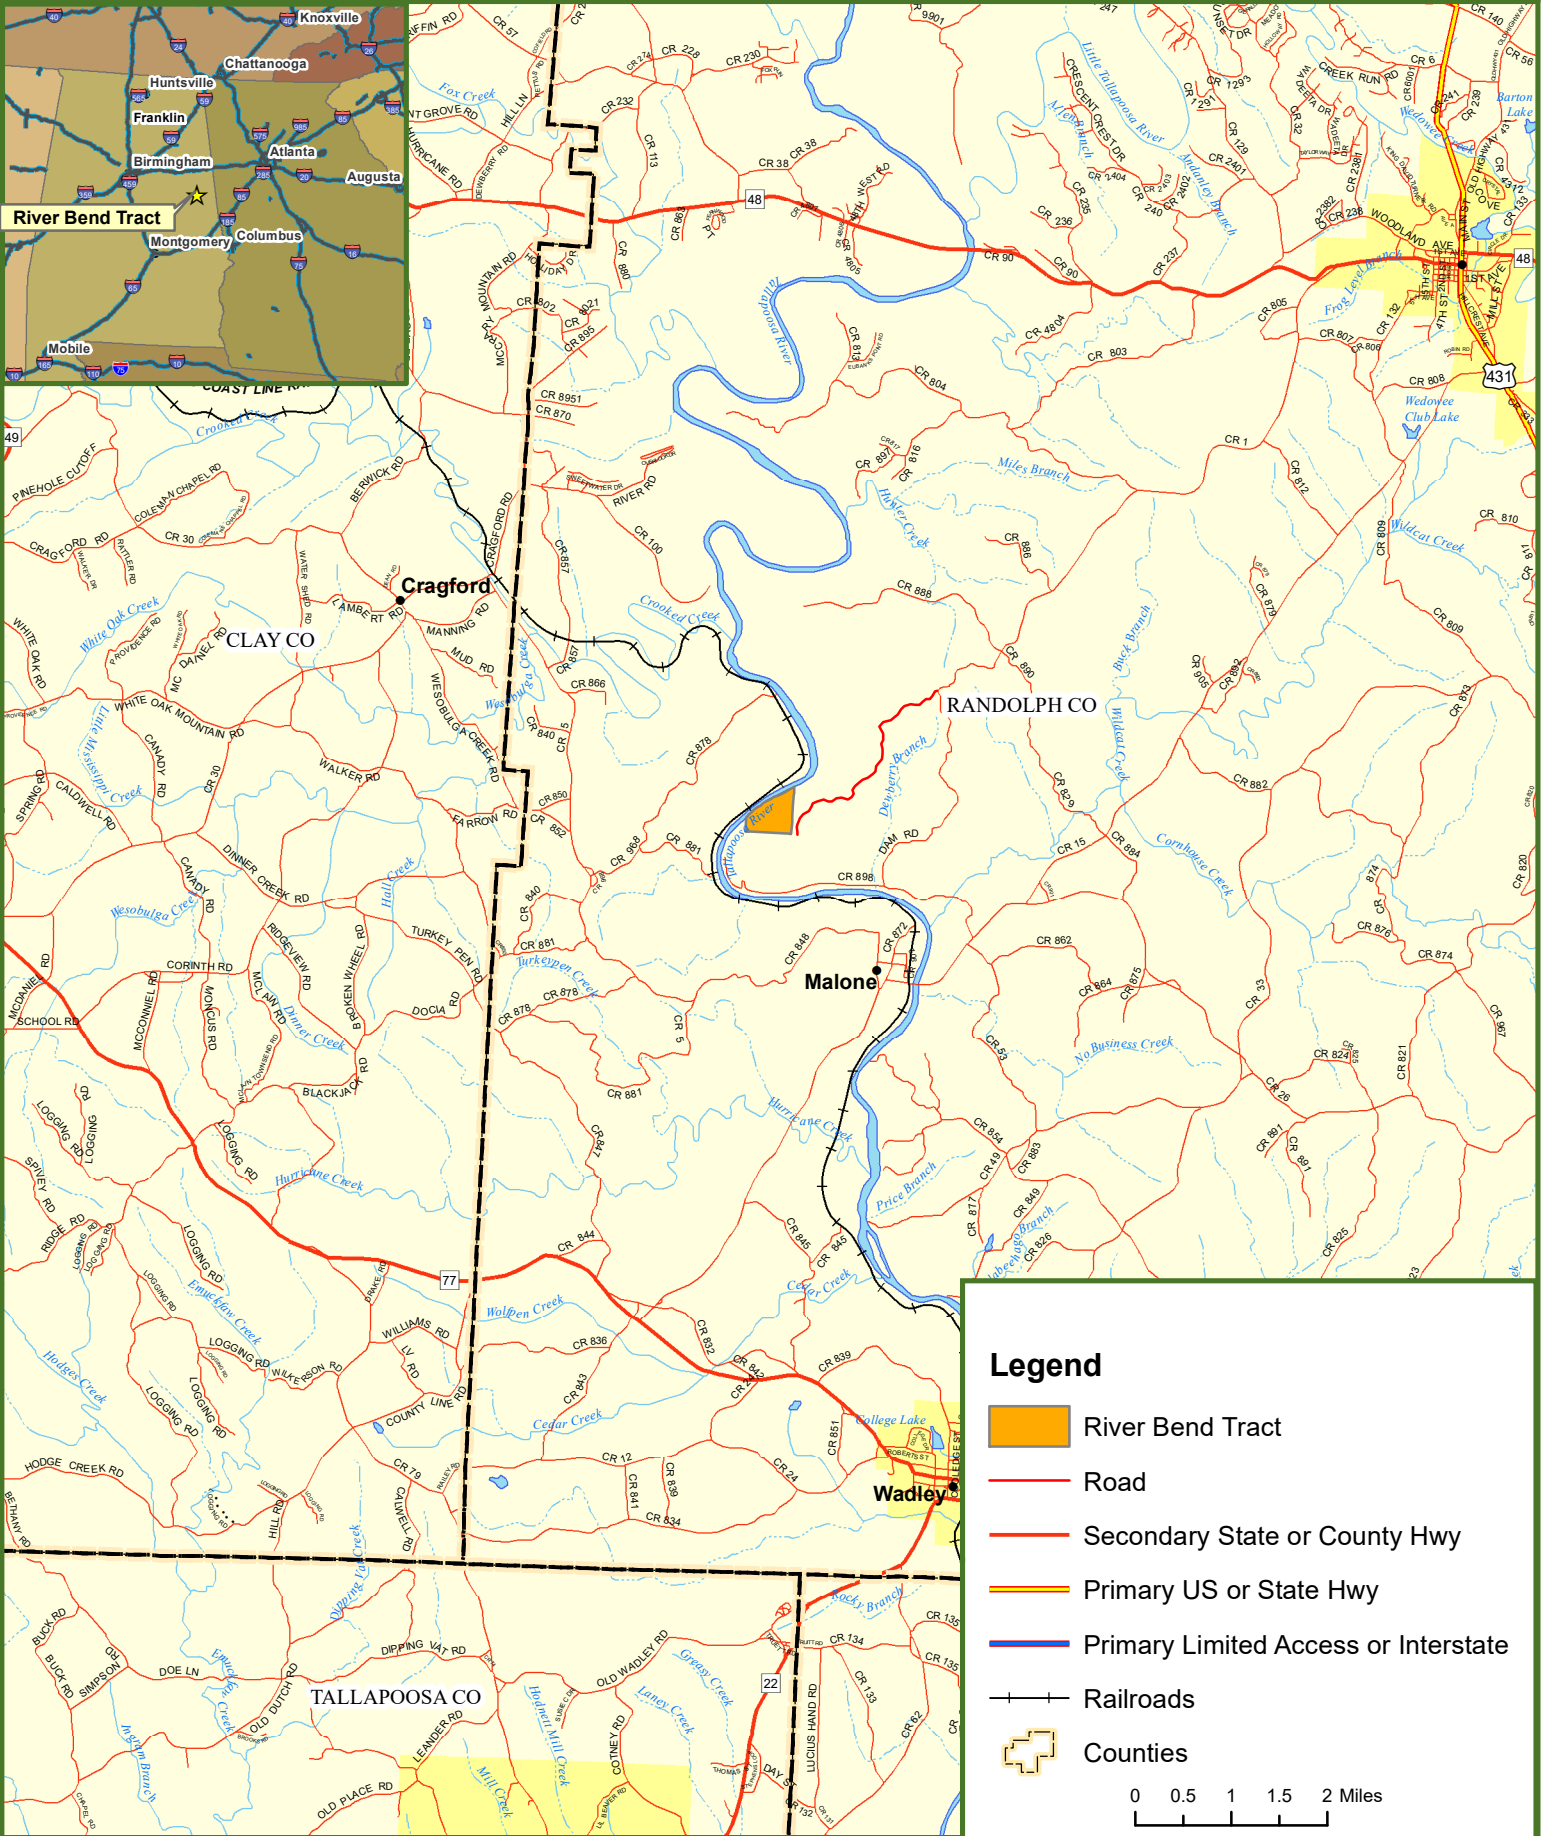

Locus Map

River Bend Tract

Randolph County, AL

106.00 +/- Acres

Legend

-  River Bend Tract
-  Road
-  Secondary State or County Hwy
-  Primary US or State Hwy
-  Primary Limited Access or Interstate
-  Railroads
-  Counties