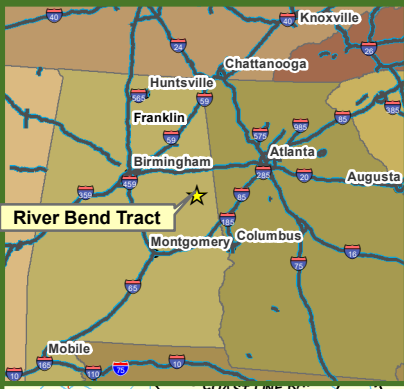

Locus Map

River Bend Tract

Randolph County, AL

106.00 +/- Acres

Legend

-  River Bend Tract
-  Road
-  Secondary State or County Hwy
-  Primary US or State Hwy
-  Primary Limited Access or Interstate
-  Railroads
-  Counties