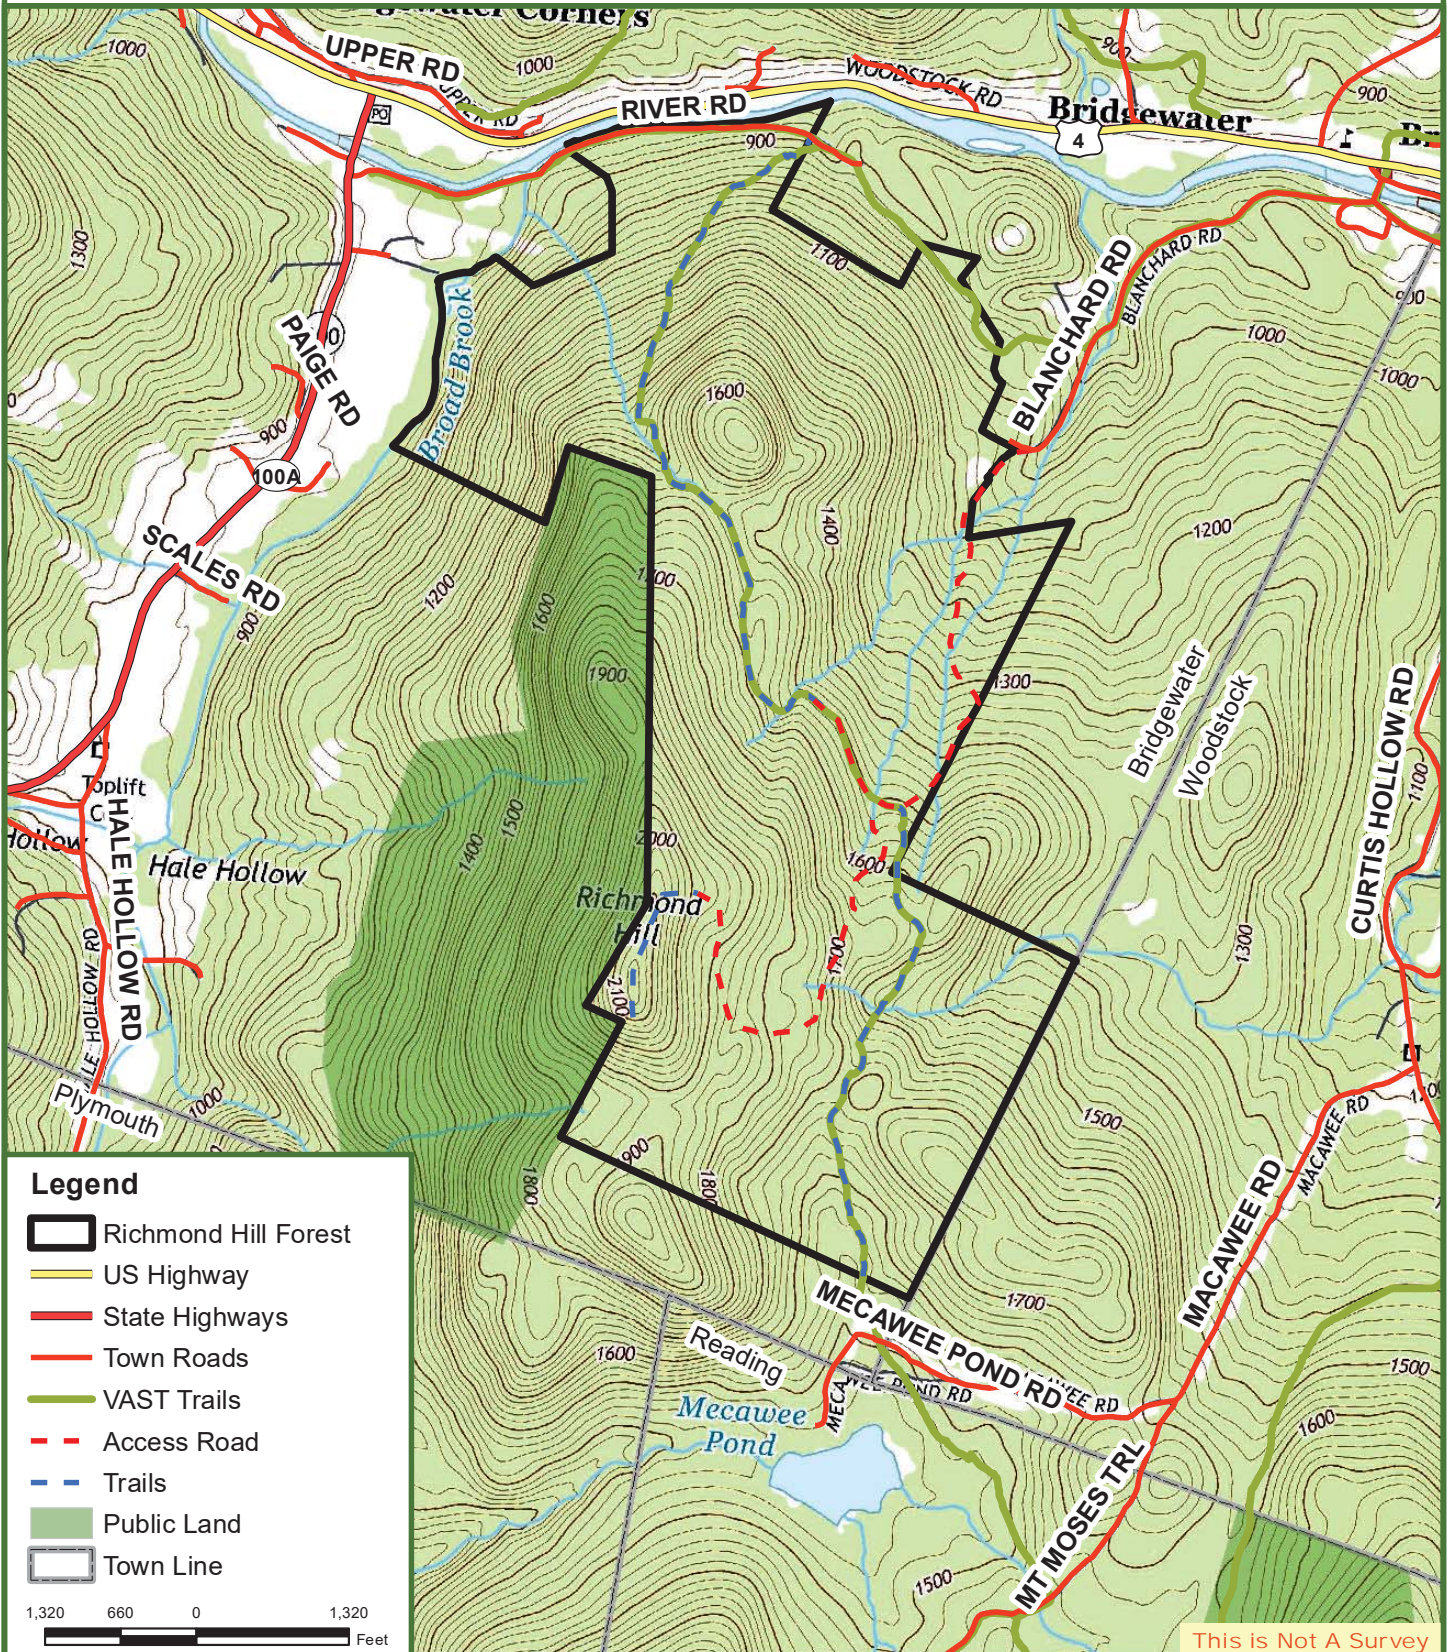

Richmond Hill Forest

689.85 Surveyed Acres

Bridgewater, Windsor County, Vermont

**Fountains
Land**
AN F&W COMPANY

Map produced from the best available information including property survey, town tax maps, hand held GPS data, aerial photography and reference information obtained from publicly available GIS sources. Boundary lines portrayed on this map are approximate and could be different than the actual location of boundaries found in the field.