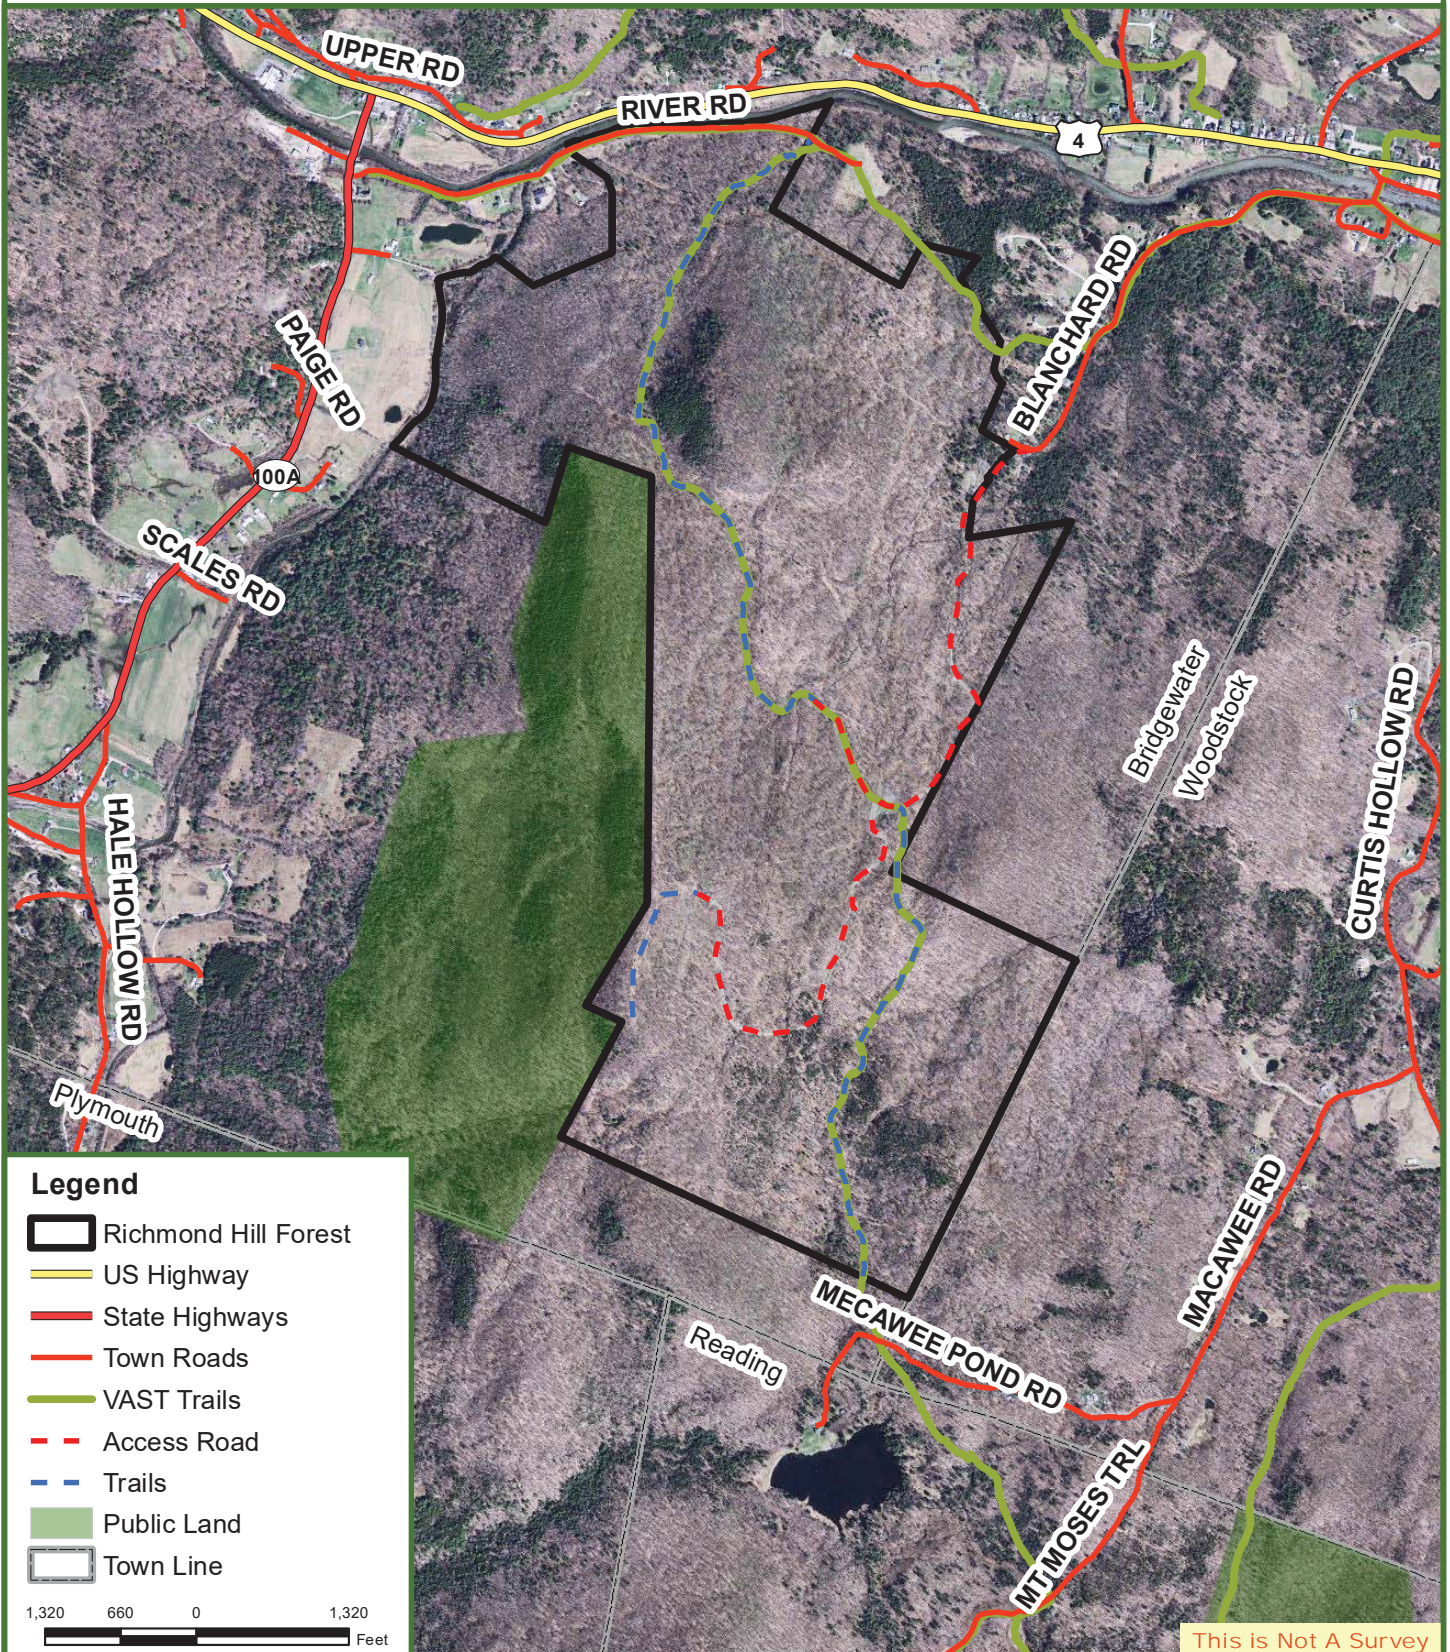

Richmond Hill Forest

689.85 Surveyed Acres
Bridgewater, Windsor County, Vermont

Map produced from the best available information including property survey, town tax maps, hand held GPS data, aerial photography and reference information obtained from publicly available GIS sources. Boundary lines portrayed on this map are approximate and could be different than the actual location of boundaries found in the field.