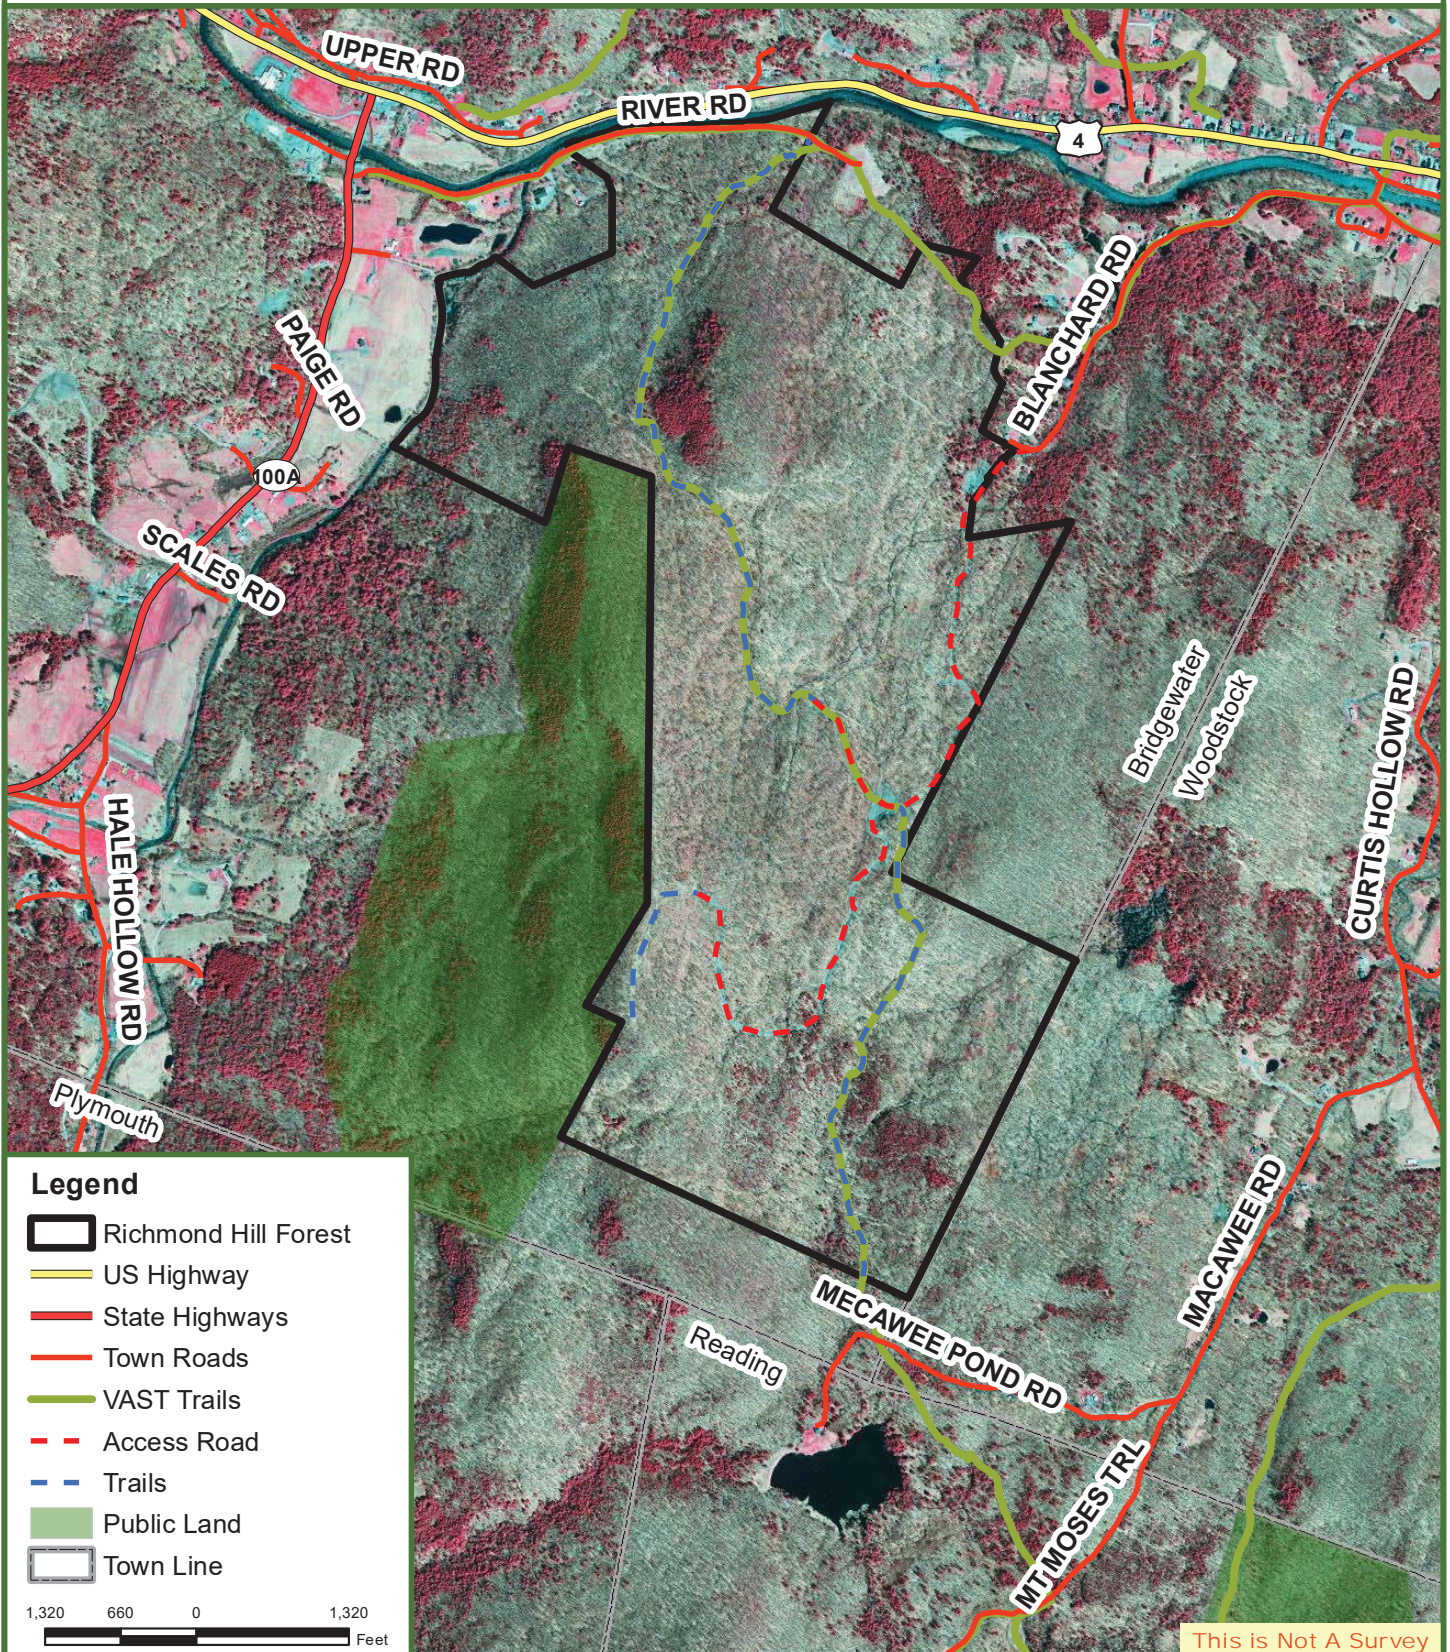

Richmond Hill Forest

689.85 Surveyed Acres
Bridgewater, Windsor County, Vermont

Map produced from the best available information including property survey, town tax maps, hand held GPS data, aerial photography and reference information obtained from publicly available GIS sources. Boundary lines portrayed on this map are approximate and could be different than the actual location of boundaries found in the field.