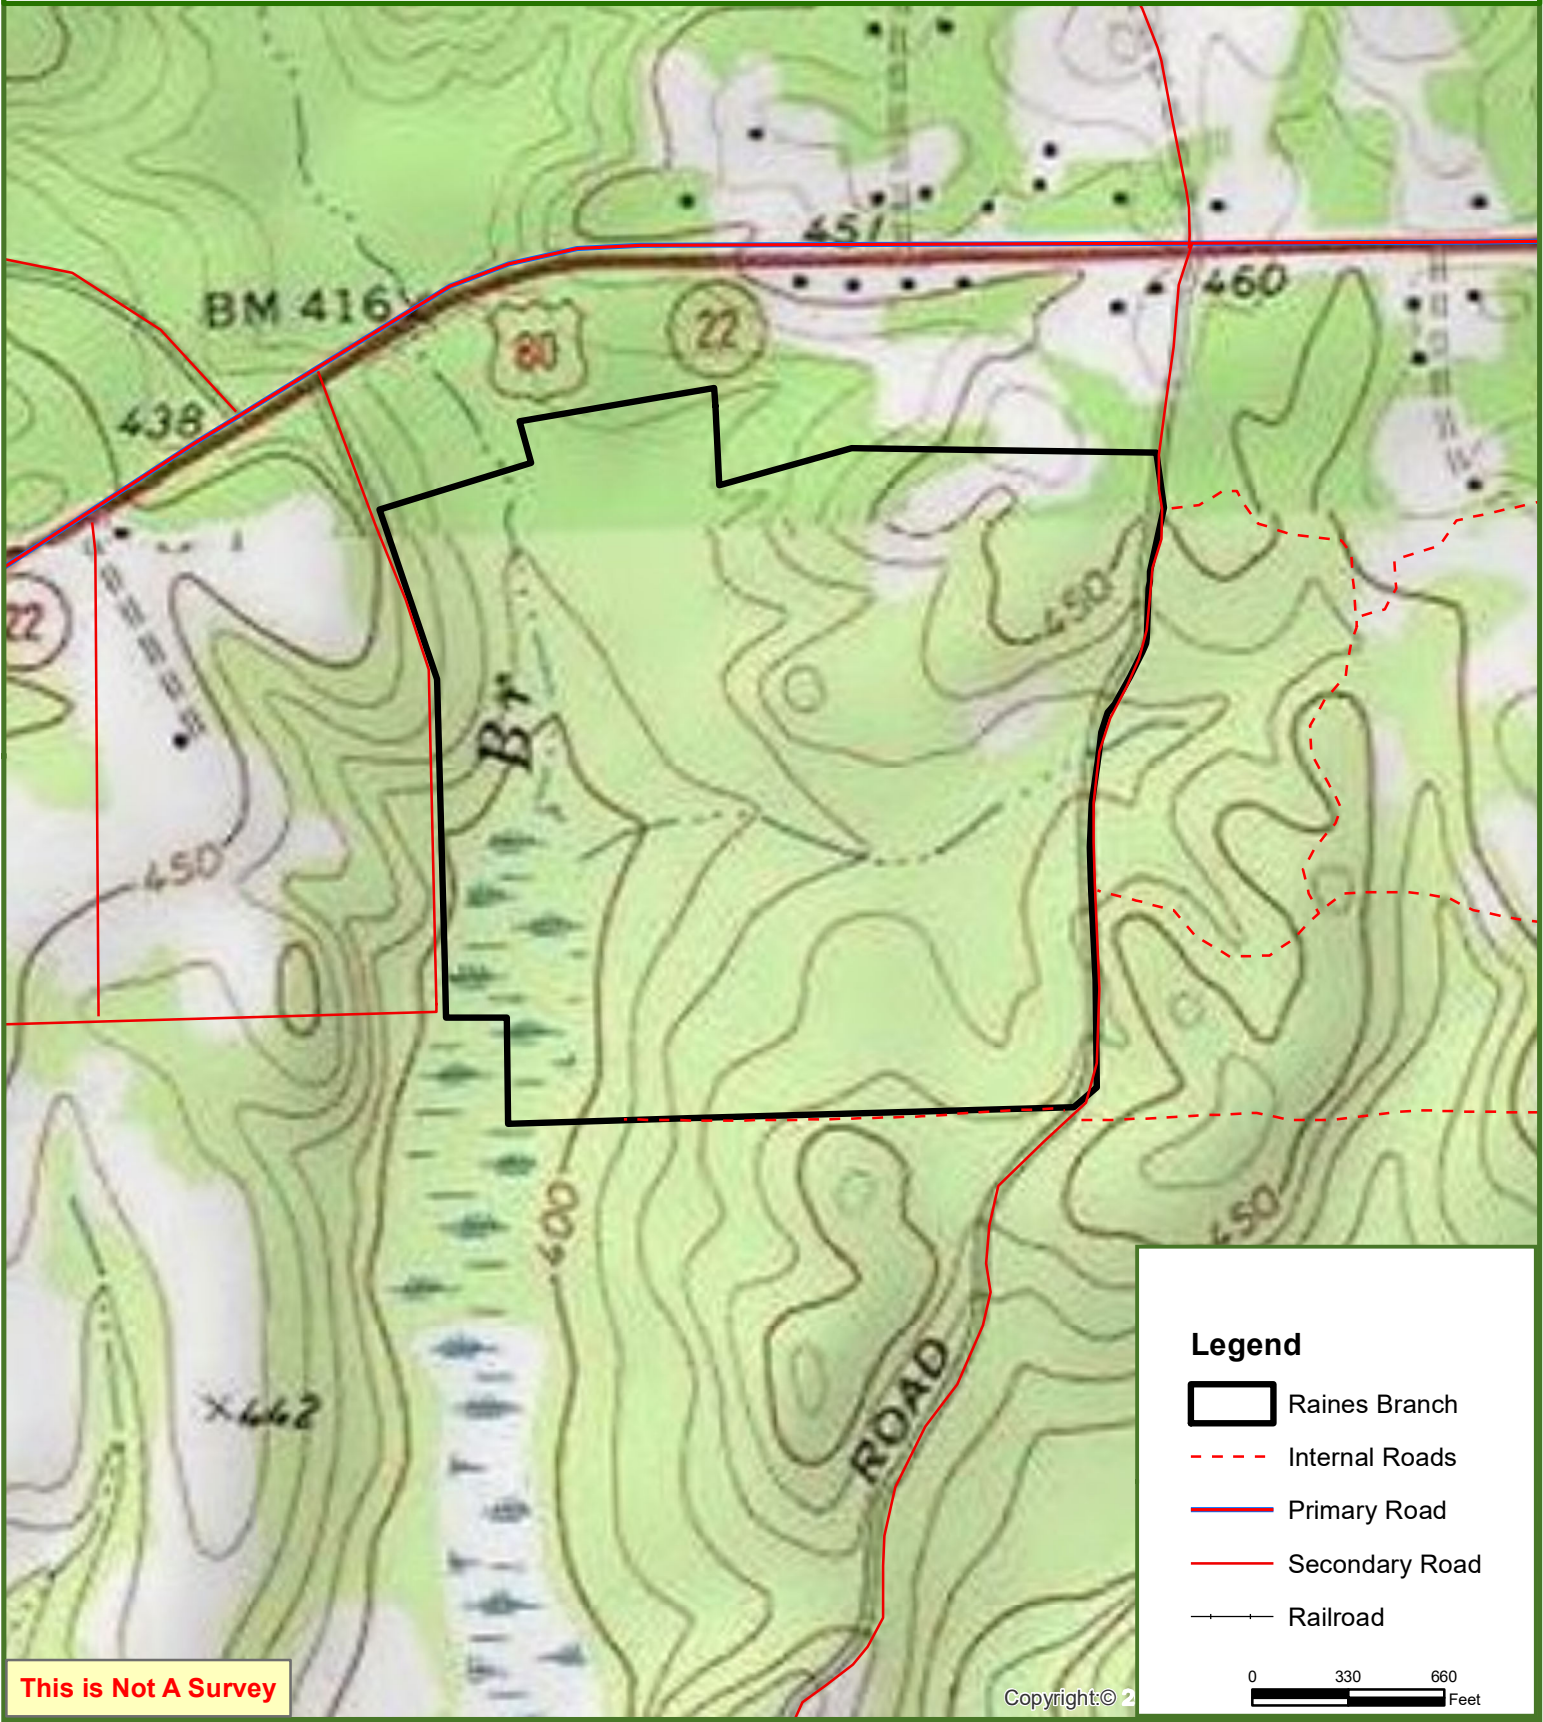

# Raines Branch Tract

## Upson County, GA

124 ± Acres

This is Not A Survey

This map was produced from information supplied by the seller and the use of aerial photography. The boundary lines portrayed on this map are approximate and could be different than the actual location of the boundaries found in the field.