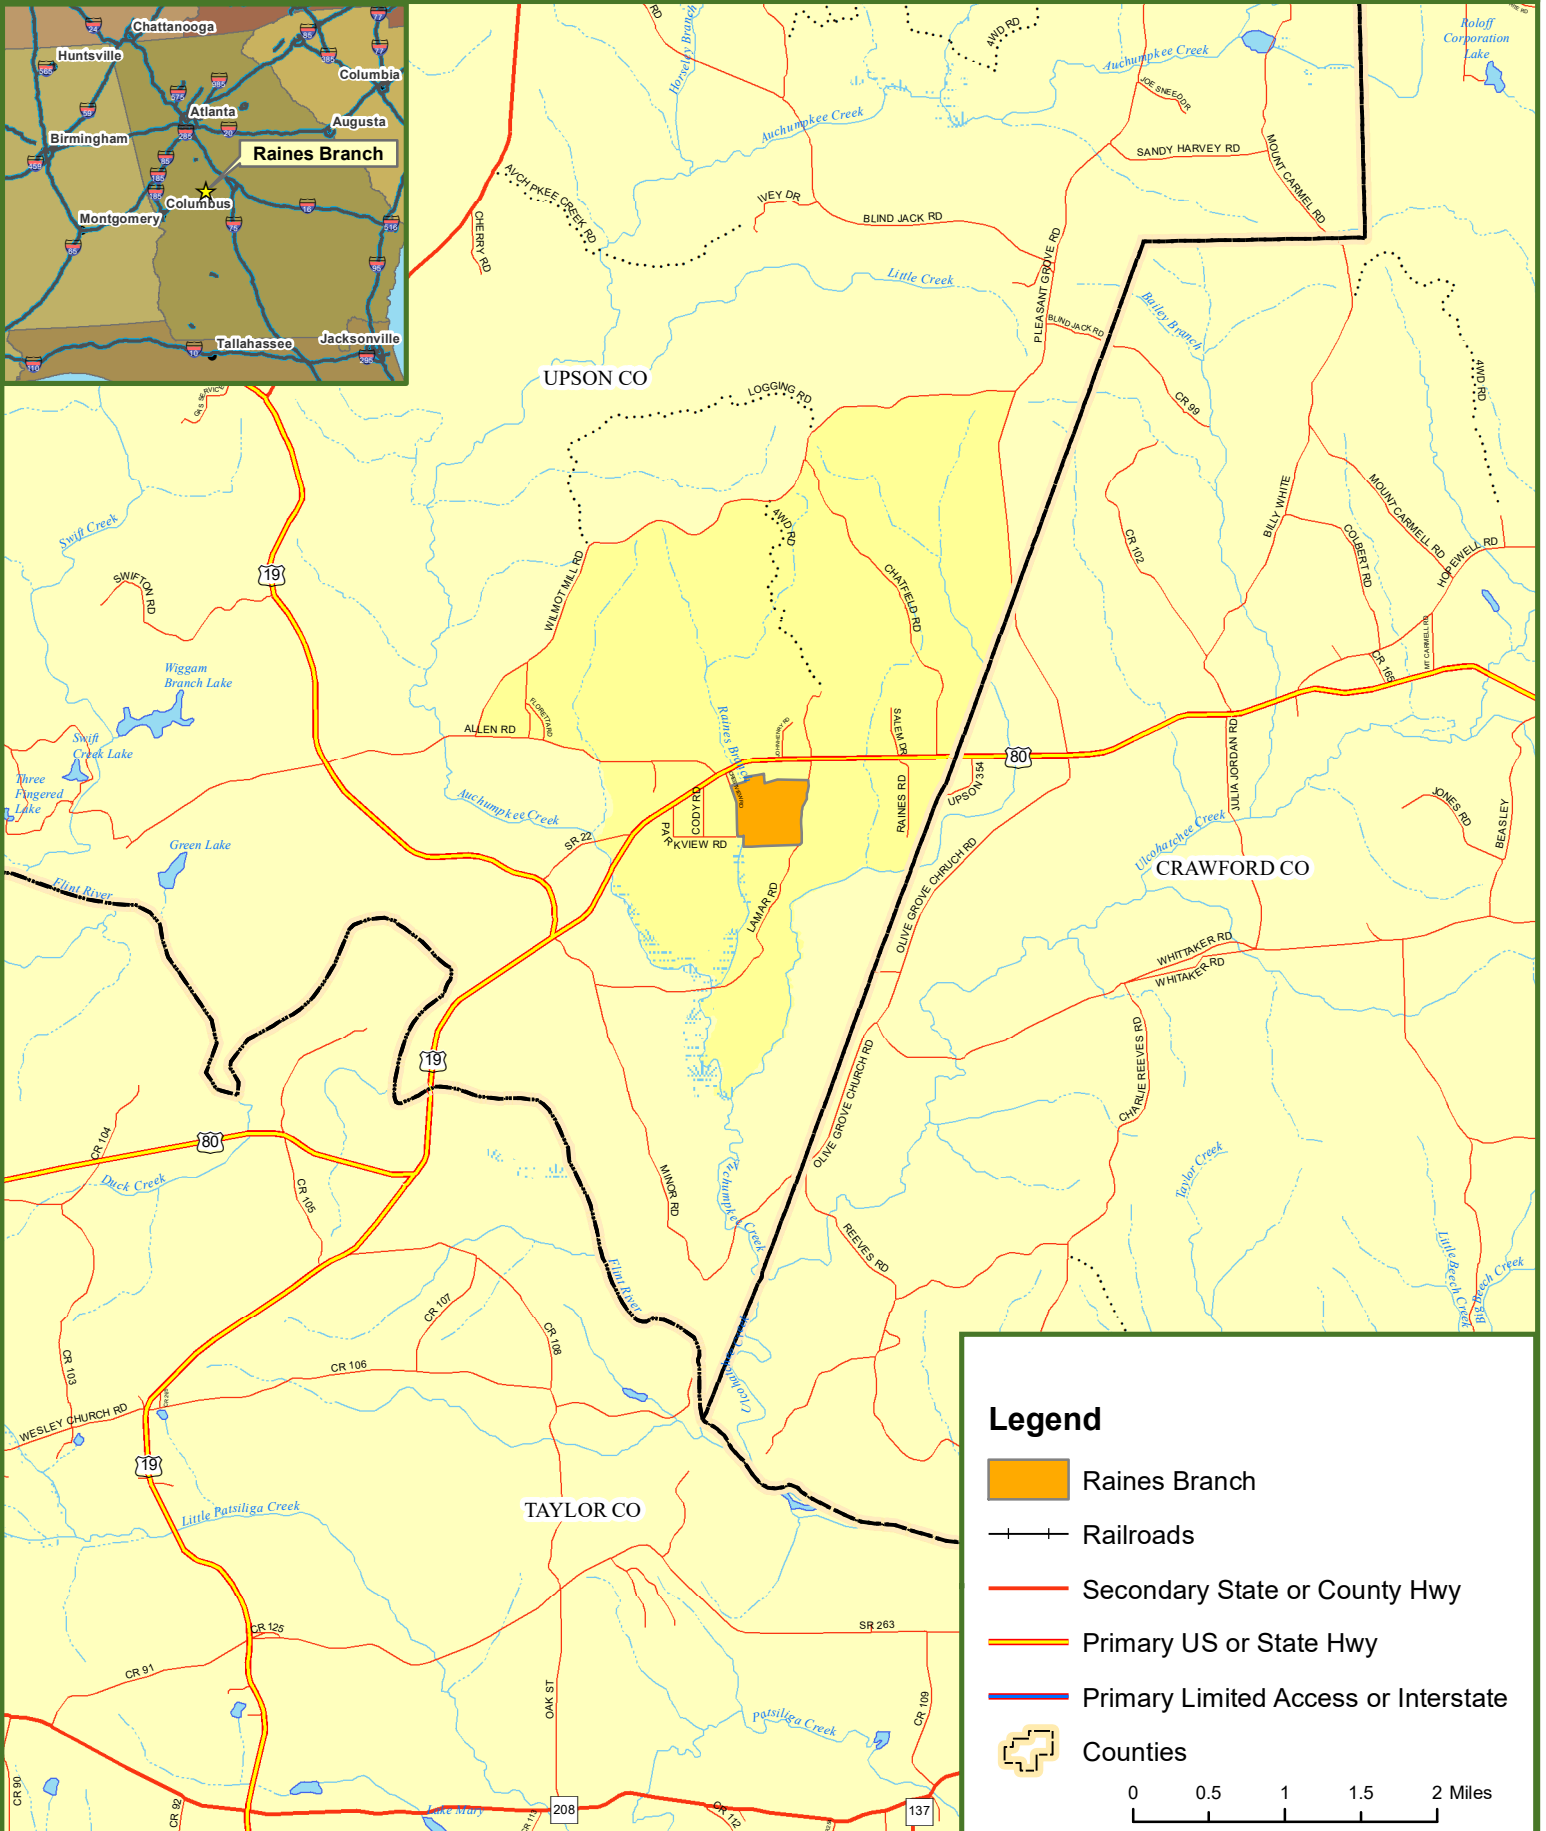

Locus Map

Raines Branch Tract

Upson County, GA

124 ± Acres

Legend

-  Raines Branch
-  Railroads
-  Secondary State or County Hwy
-  Primary US or State Hwy
-  Primary Limited Access or Interstate
-  Counties

0 0.5 1 1.5 2 Miles