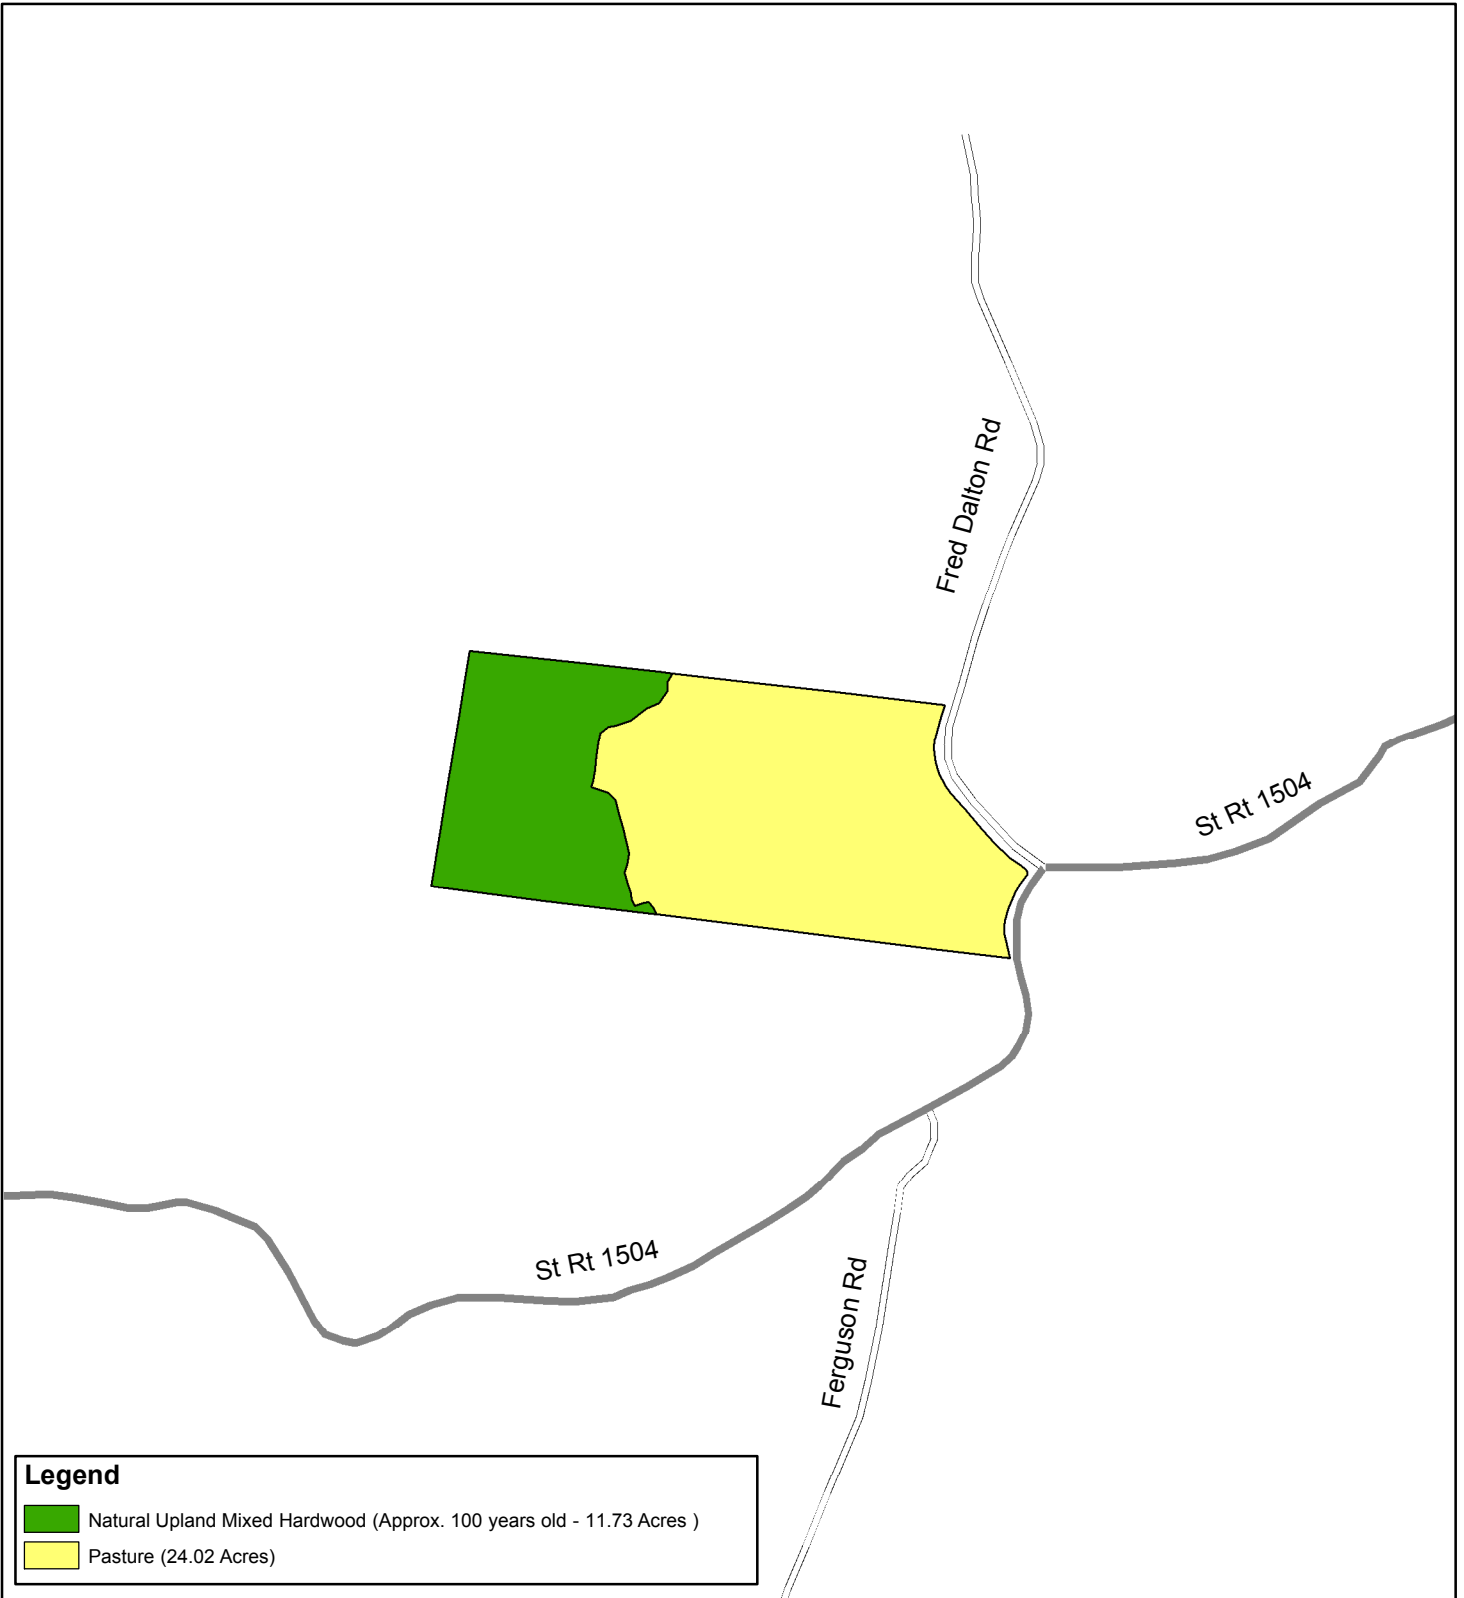

Rabbit Creek Estates Tract

35.75 +/- Acres
Macon County, NC

Legend

-  Natural Upland Mixed Hardwood (Approx. 100 years old - 11.73 Acres)
-  Pasture (24.02 Acres)