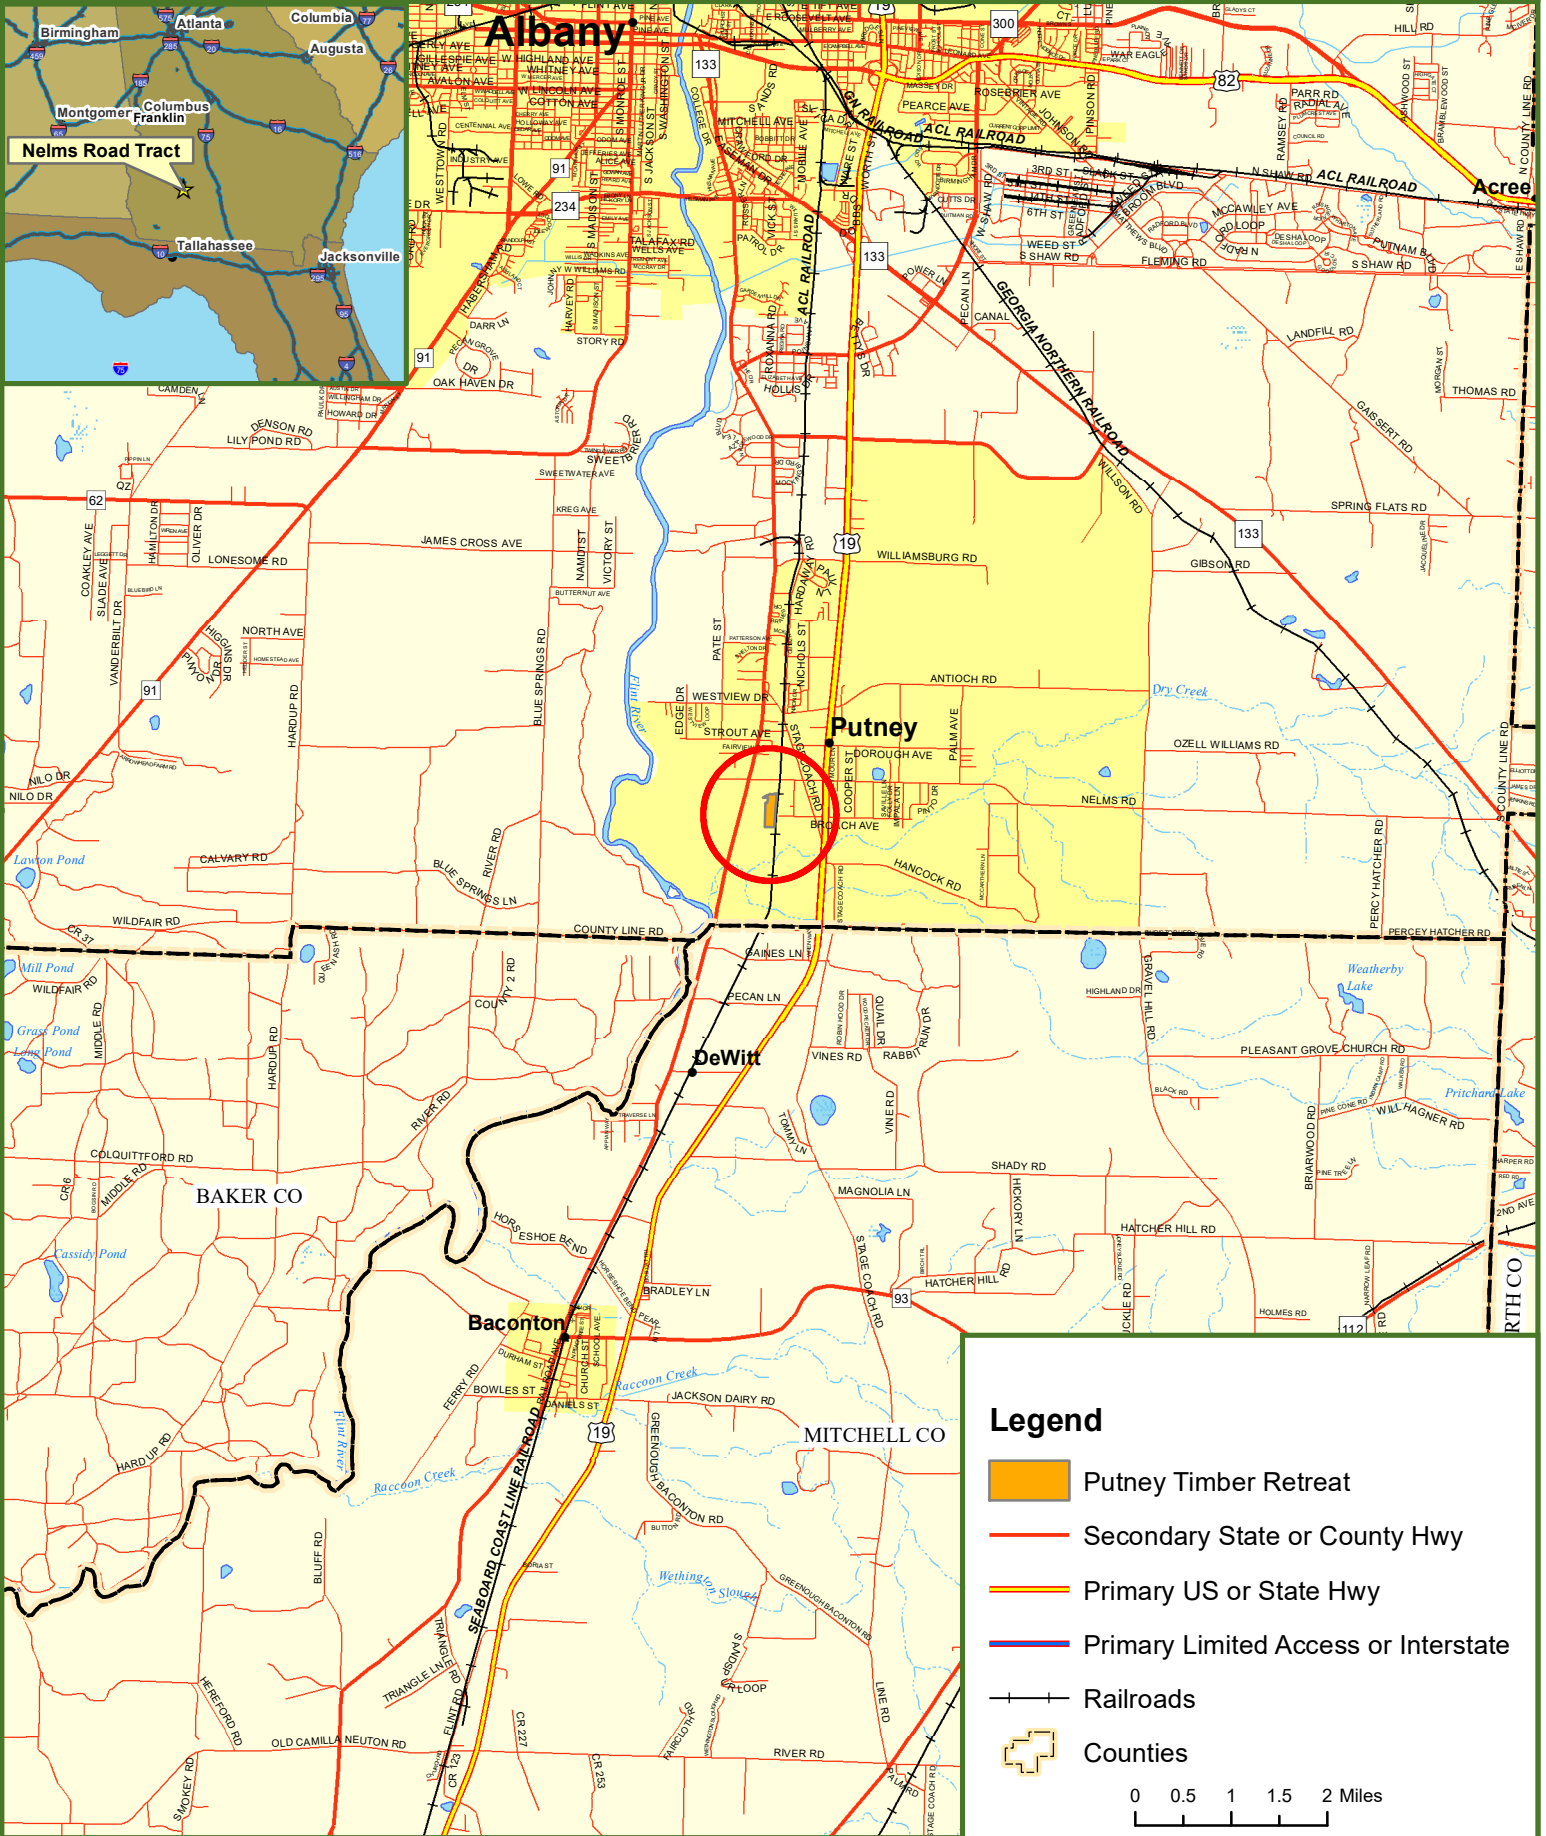

Locus Map Putney Timber Retreat Dougherty County, GA 23.00 +/- Acres

Legend

- Putney Timber Retreat
- Secondary State or County Hwy
- Primary US or State Hwy
- Primary Limited Access or Interstate
- Railroads
- Counties

0 0.5 1 1.5 2 Miles