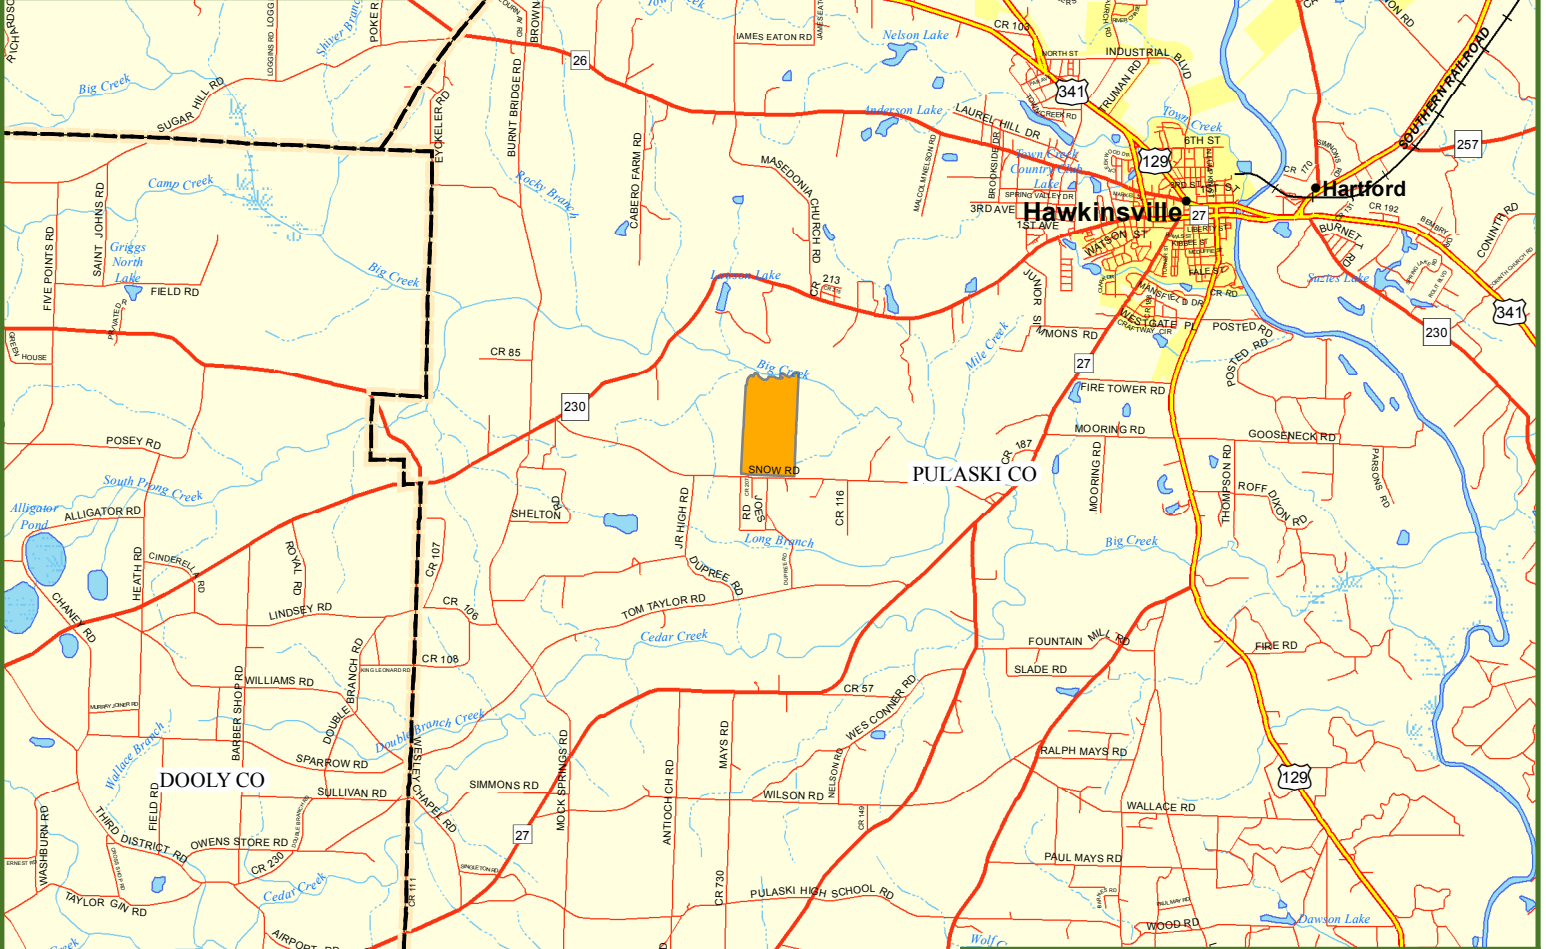

Locus Map Pulaski Tract Pulaski County, GA 368 +/- Acres

Legend

-  Pulaski Tract
-  Secondary State or County Hwy
-  Primary US or State Hwy
-  Primary Limited Access or Interstate
-  Railroads
-  Counties

0 0.5 1 1.5 2 Miles