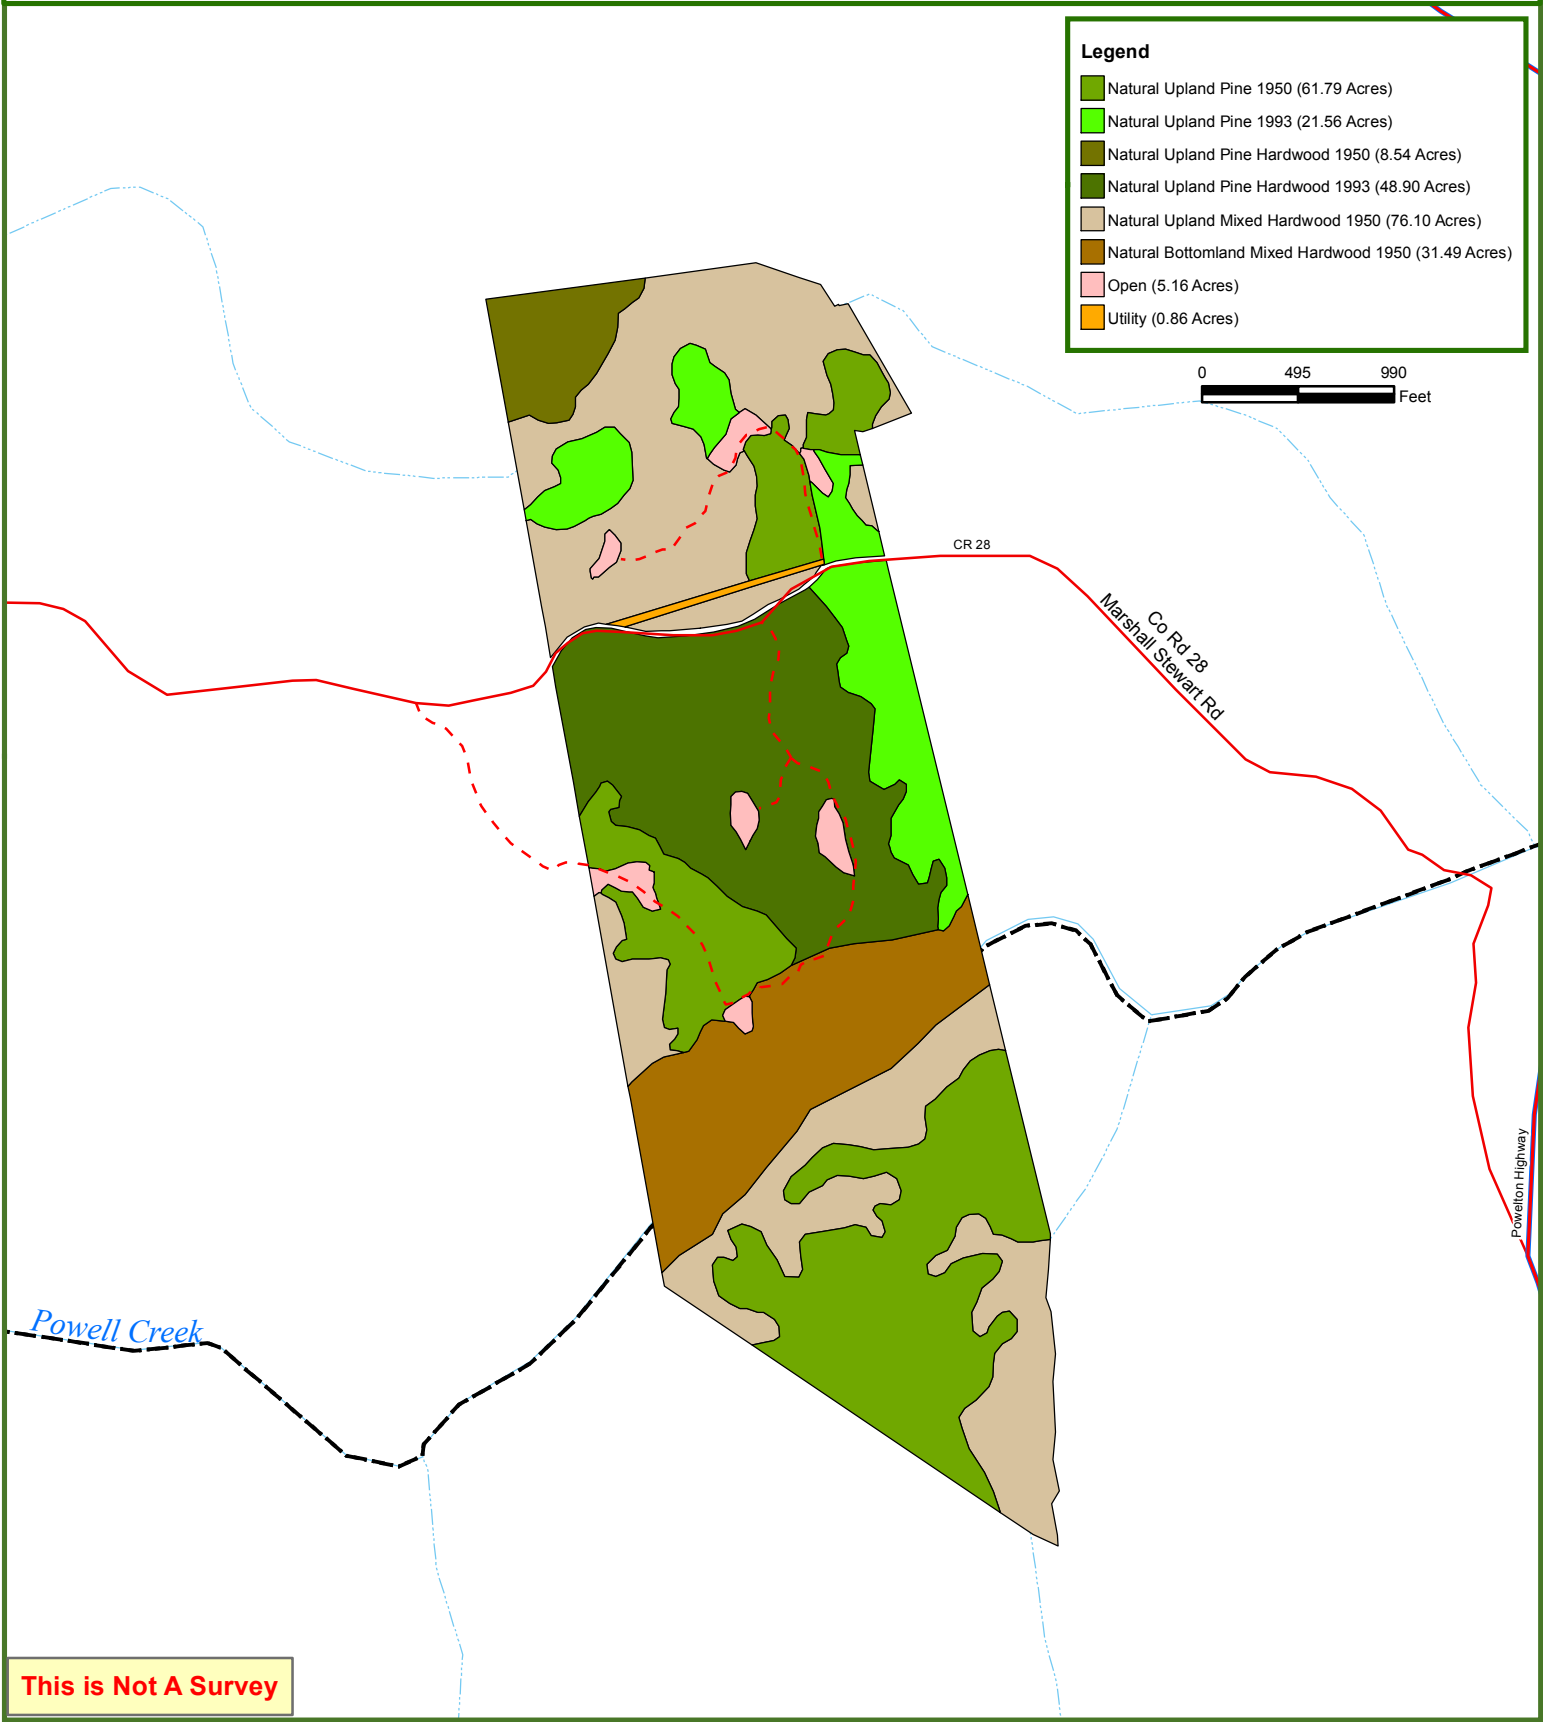

Powell Creek Preserve

254 +/- Acres

Hancock & Taliaferro Counties, GA

Legend	
	Natural Upland Pine 1950 (61.79 Acres)
	Natural Upland Pine 1993 (21.56 Acres)
	Natural Upland Pine Hardwood 1950 (8.54 Acres)
	Natural Upland Pine Hardwood 1993 (48.90 Acres)
	Natural Upland Mixed Hardwood 1950 (76.10 Acres)
	Natural Bottomland Mixed Hardwood 1950 (31.49 Acres)
	Open (5.16 Acres)
	Utility (0.86 Acres)

This is Not A Survey

This map was produced from information supplied by the seller and the use of aerial photography. The boundary lines portrayed on this map are approximate and could be different than the actual location of the boundaries found in the field.