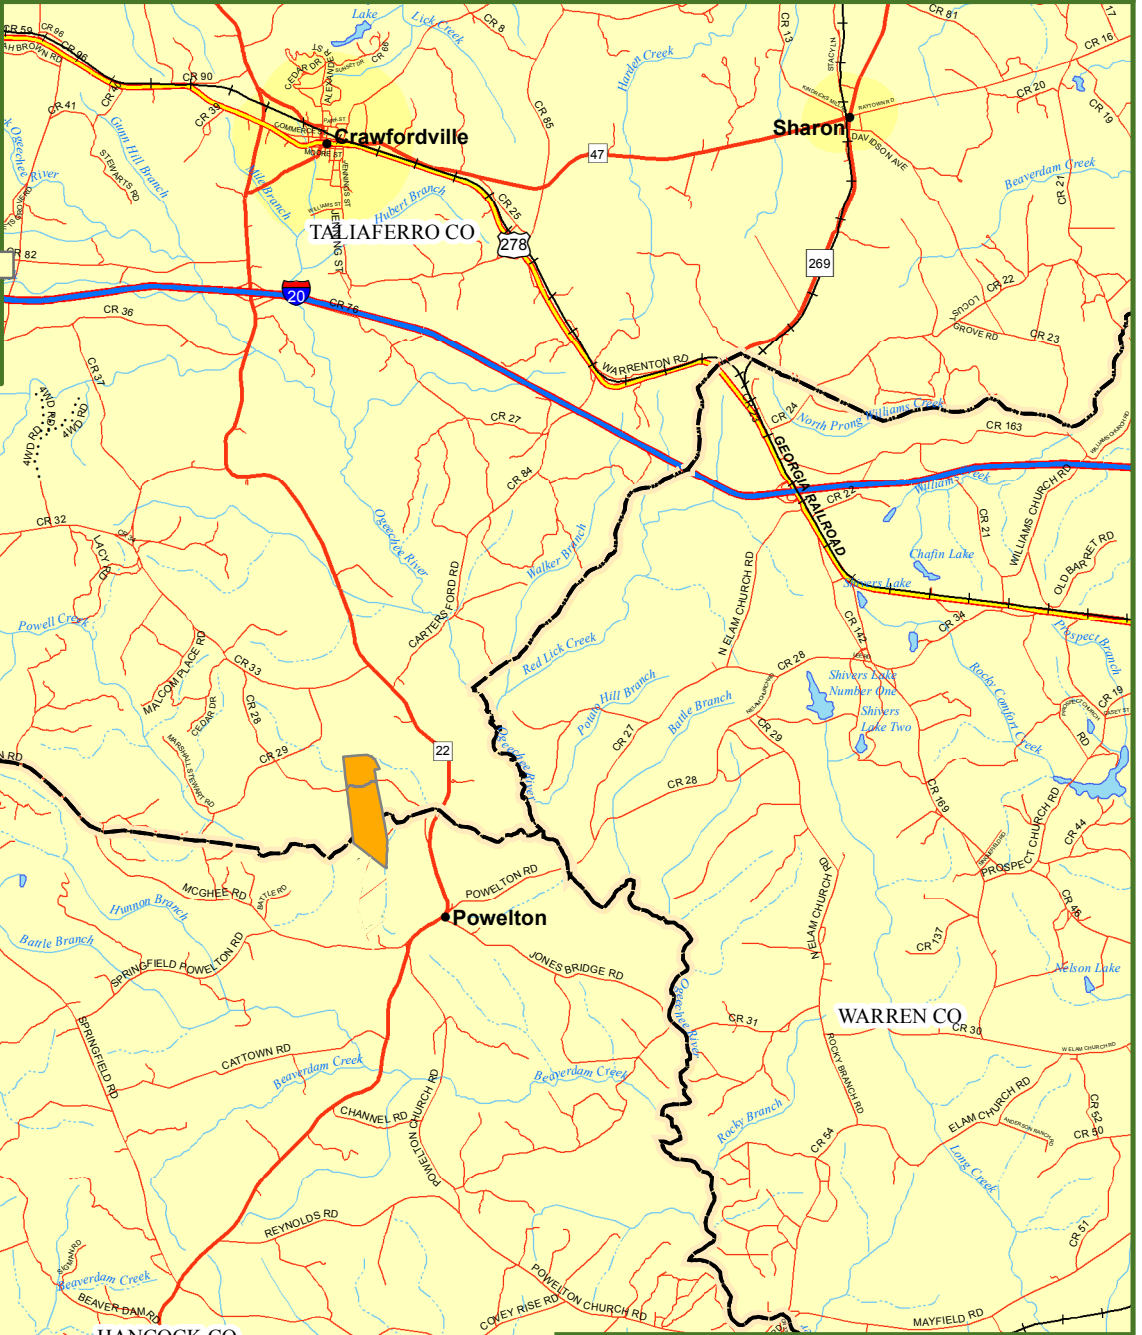

Locus Map

Powell Creek Preserve

Hancock & Taliaferro Counties, GA

254 +/- Acres

Legend

-  Powell Creek Preserve
-  Railroads
-  Secondary State or County Hwy
-  Primary US or State Hwy
-  Primary Limited Access or Interstate
-  Counties