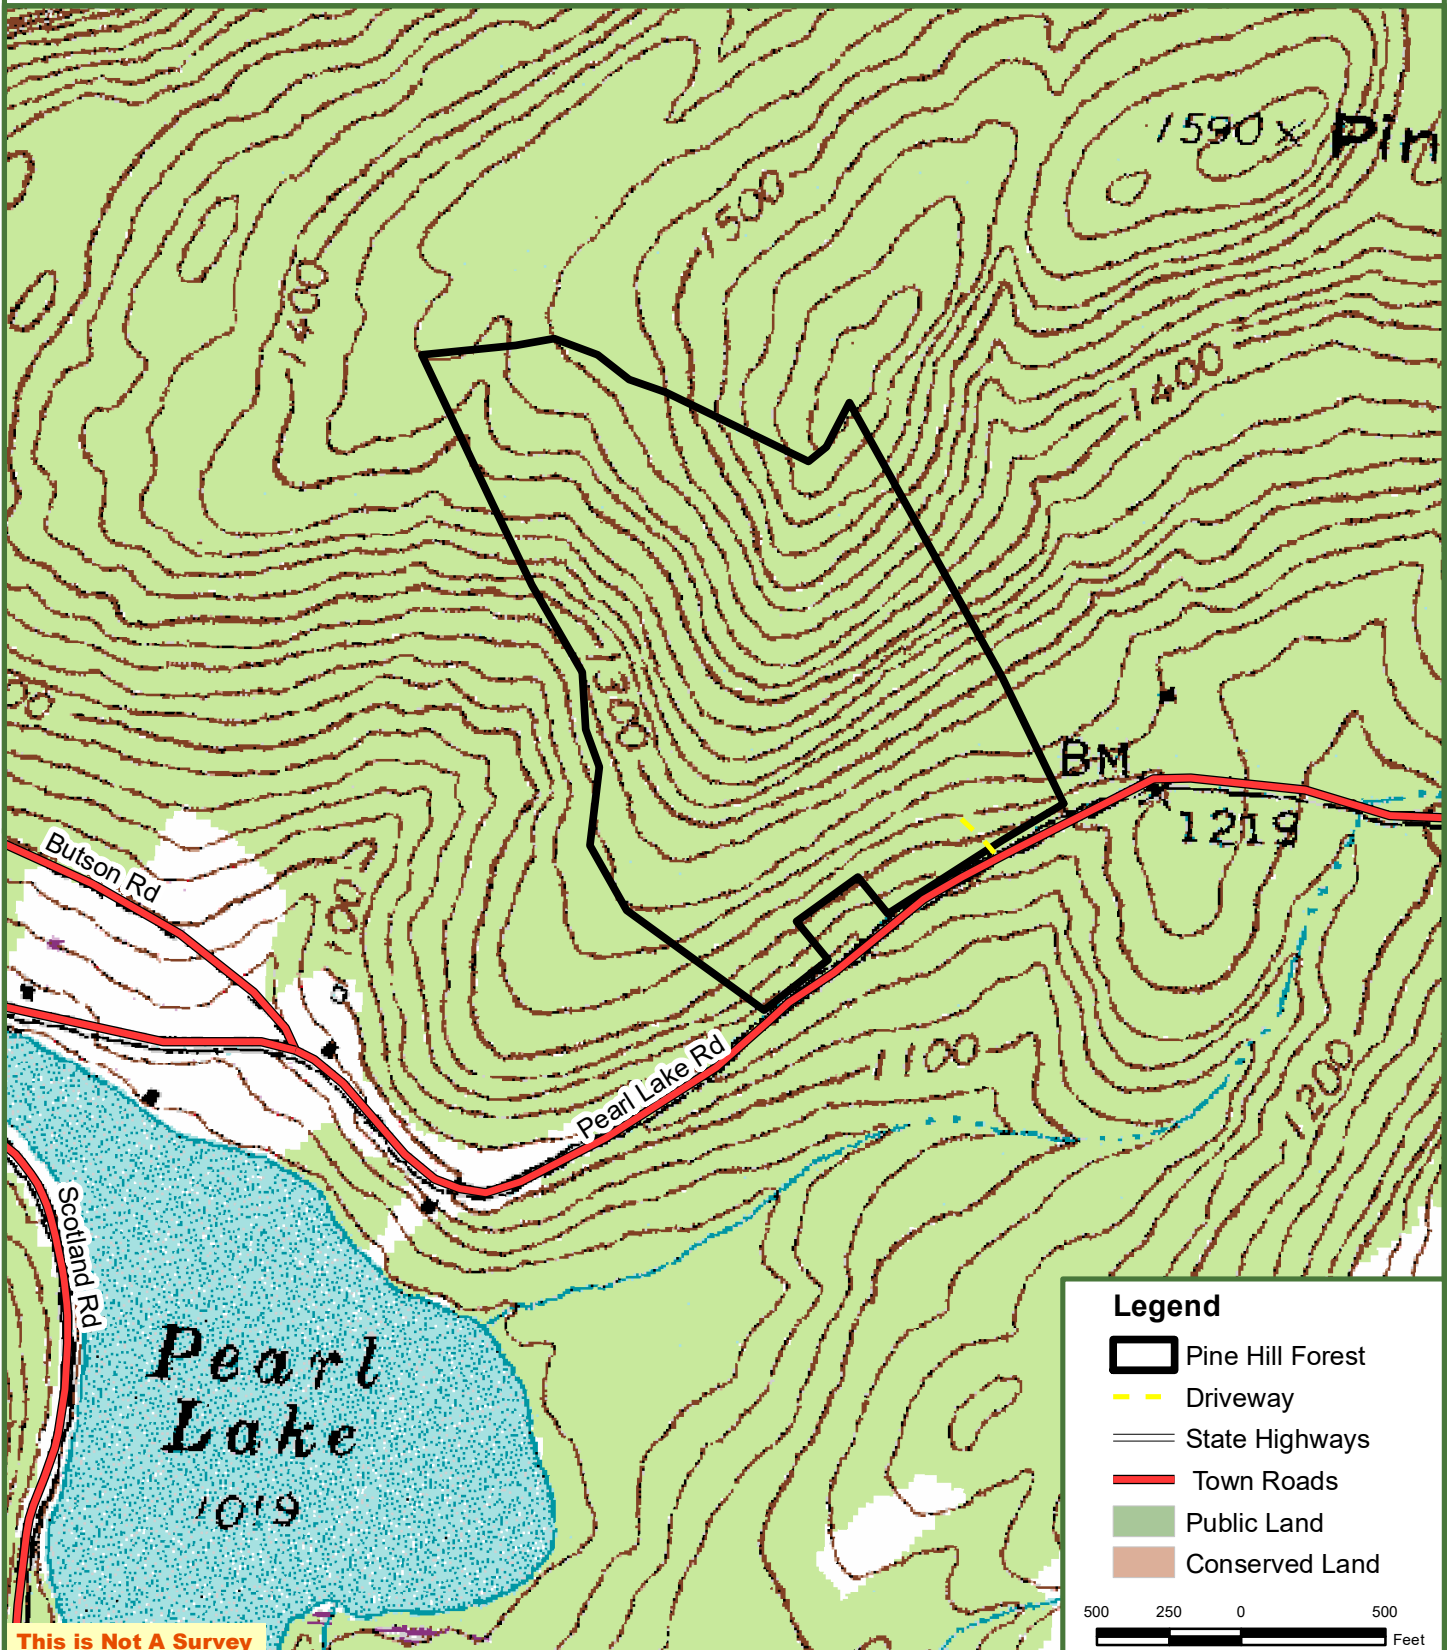

Pine Hill Forest

65.8 Acres
Lisbon, Grafton County, NH

**Fountains
Land**
AN F&W COMPANY

Map produced from the best available information including town tax maps, hand held GPS data, aerial photography and reference information obtained from publicly available GIS sources, and the owner. Boundary lines portrayed on this map are approximate and could be different than the actual location of boundaries found in the field.