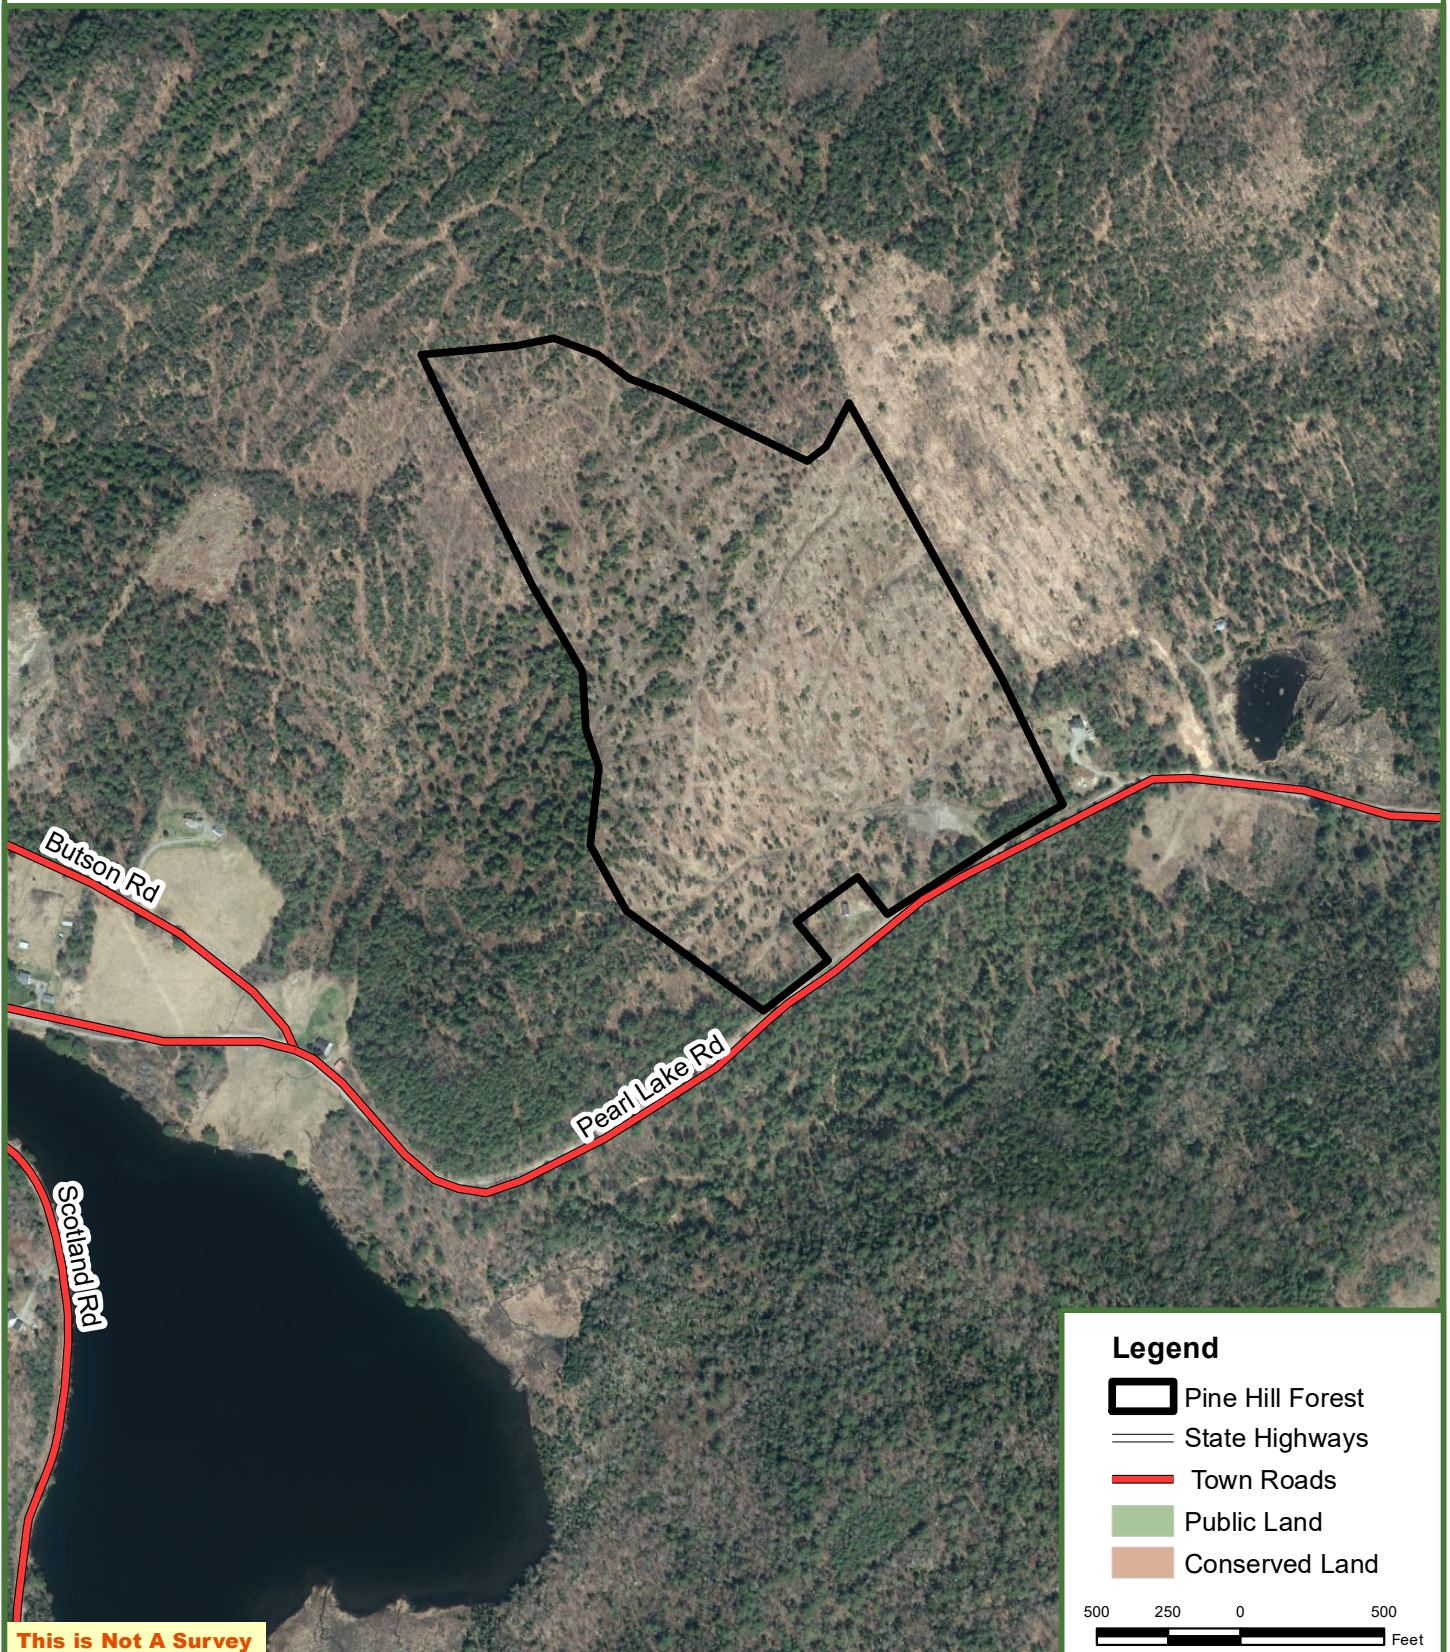

# Pine Hill Forest

65.8 Acres  
Lisbon, Grafton County, NH

Map produced from the best available information including town tax maps, hand held GPS data, aerial photography and reference information obtained from publicly available GIS sources, and the owner. Boundary lines portrayed on this map are approximate and could be different than the actual location of boundaries found in the field.