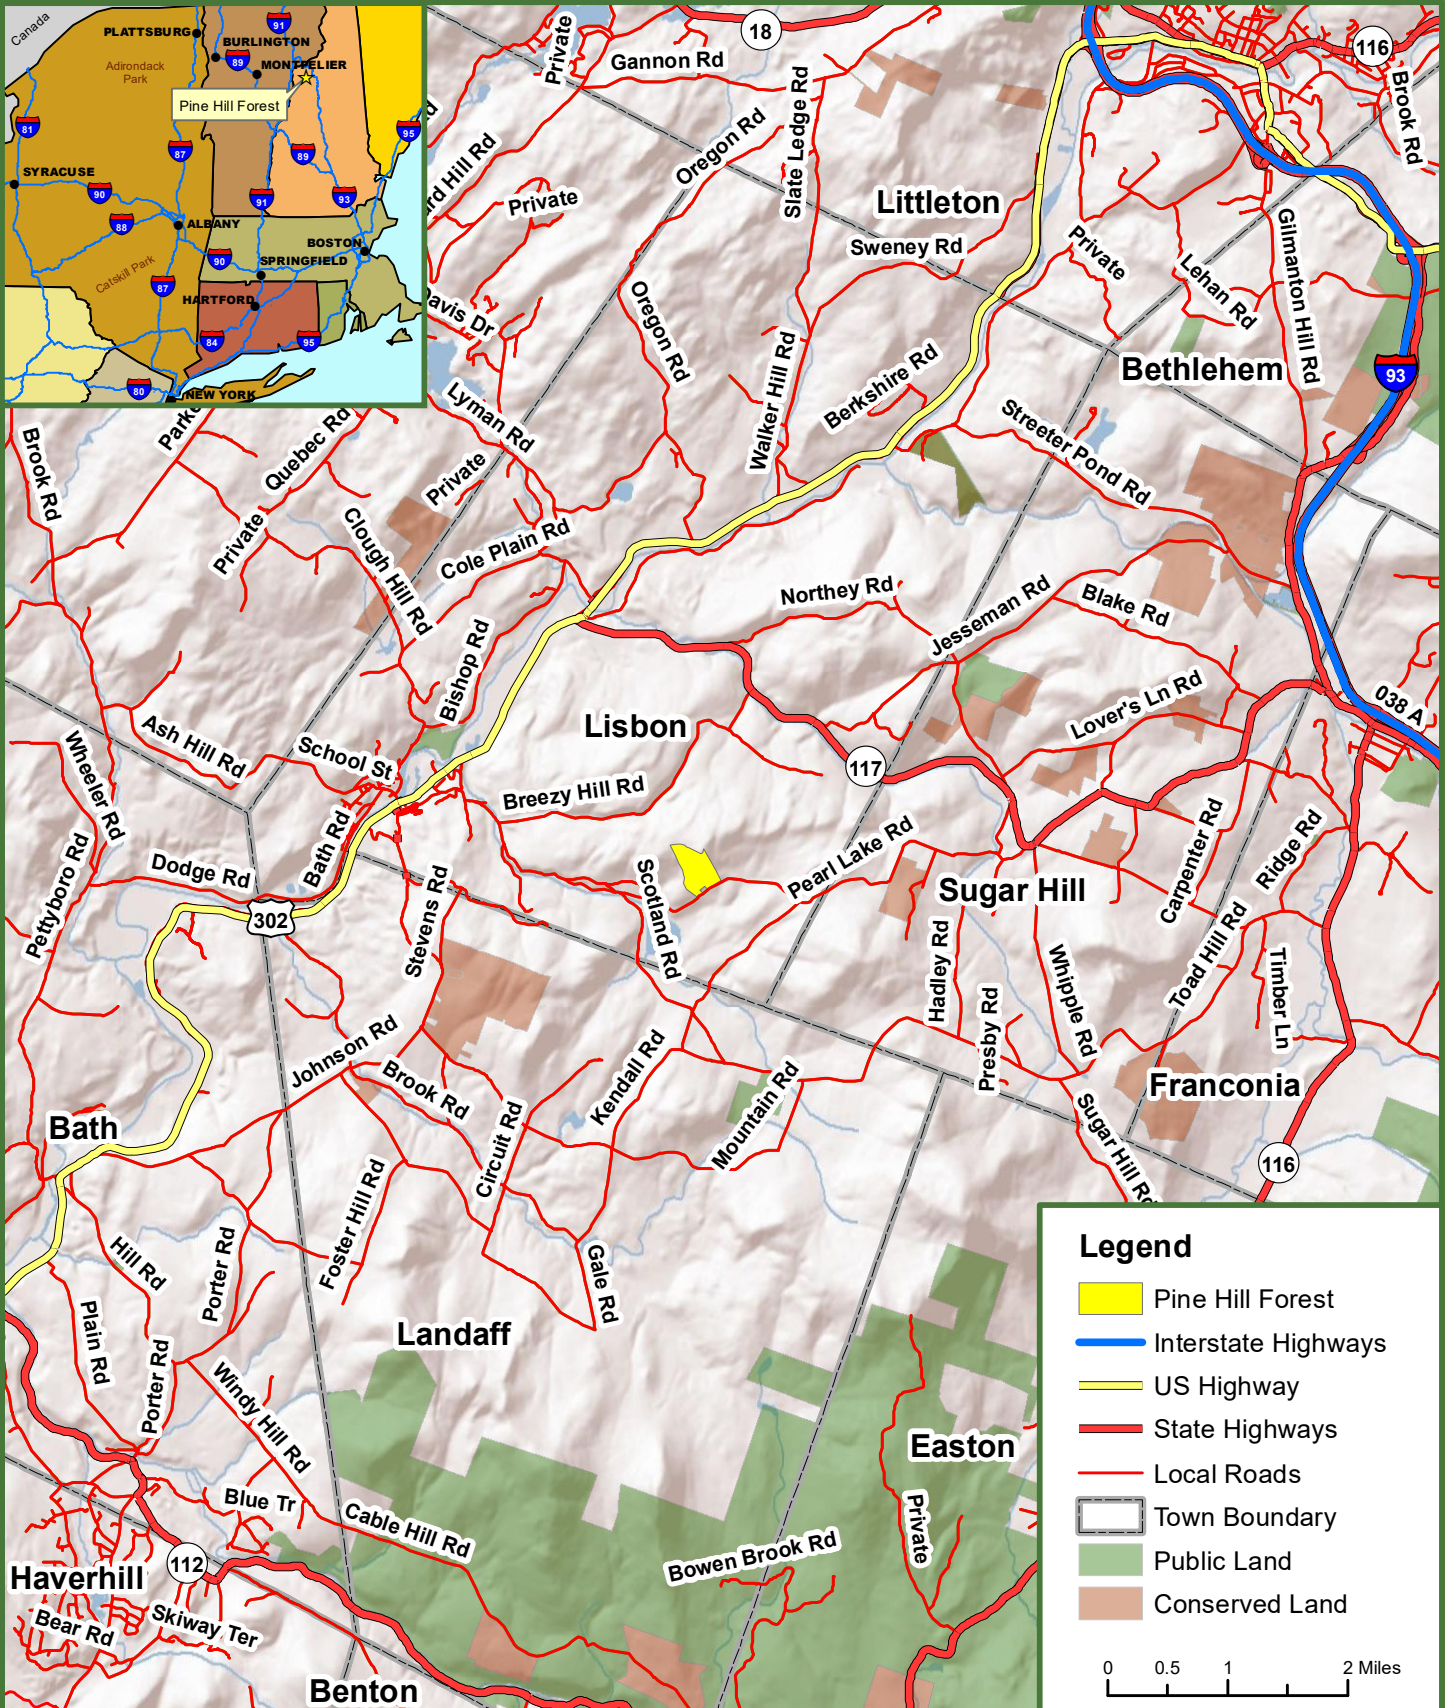

# Locus Map Pine Hill Forest 65.8 Acres Lisbon, Grafton County, NH

### Legend

- Pine Hill Forest
- Interstate Highways
- US Highway
- State Highways
- Local Roads
- Town Boundary
- Public Land
- Conserved Land