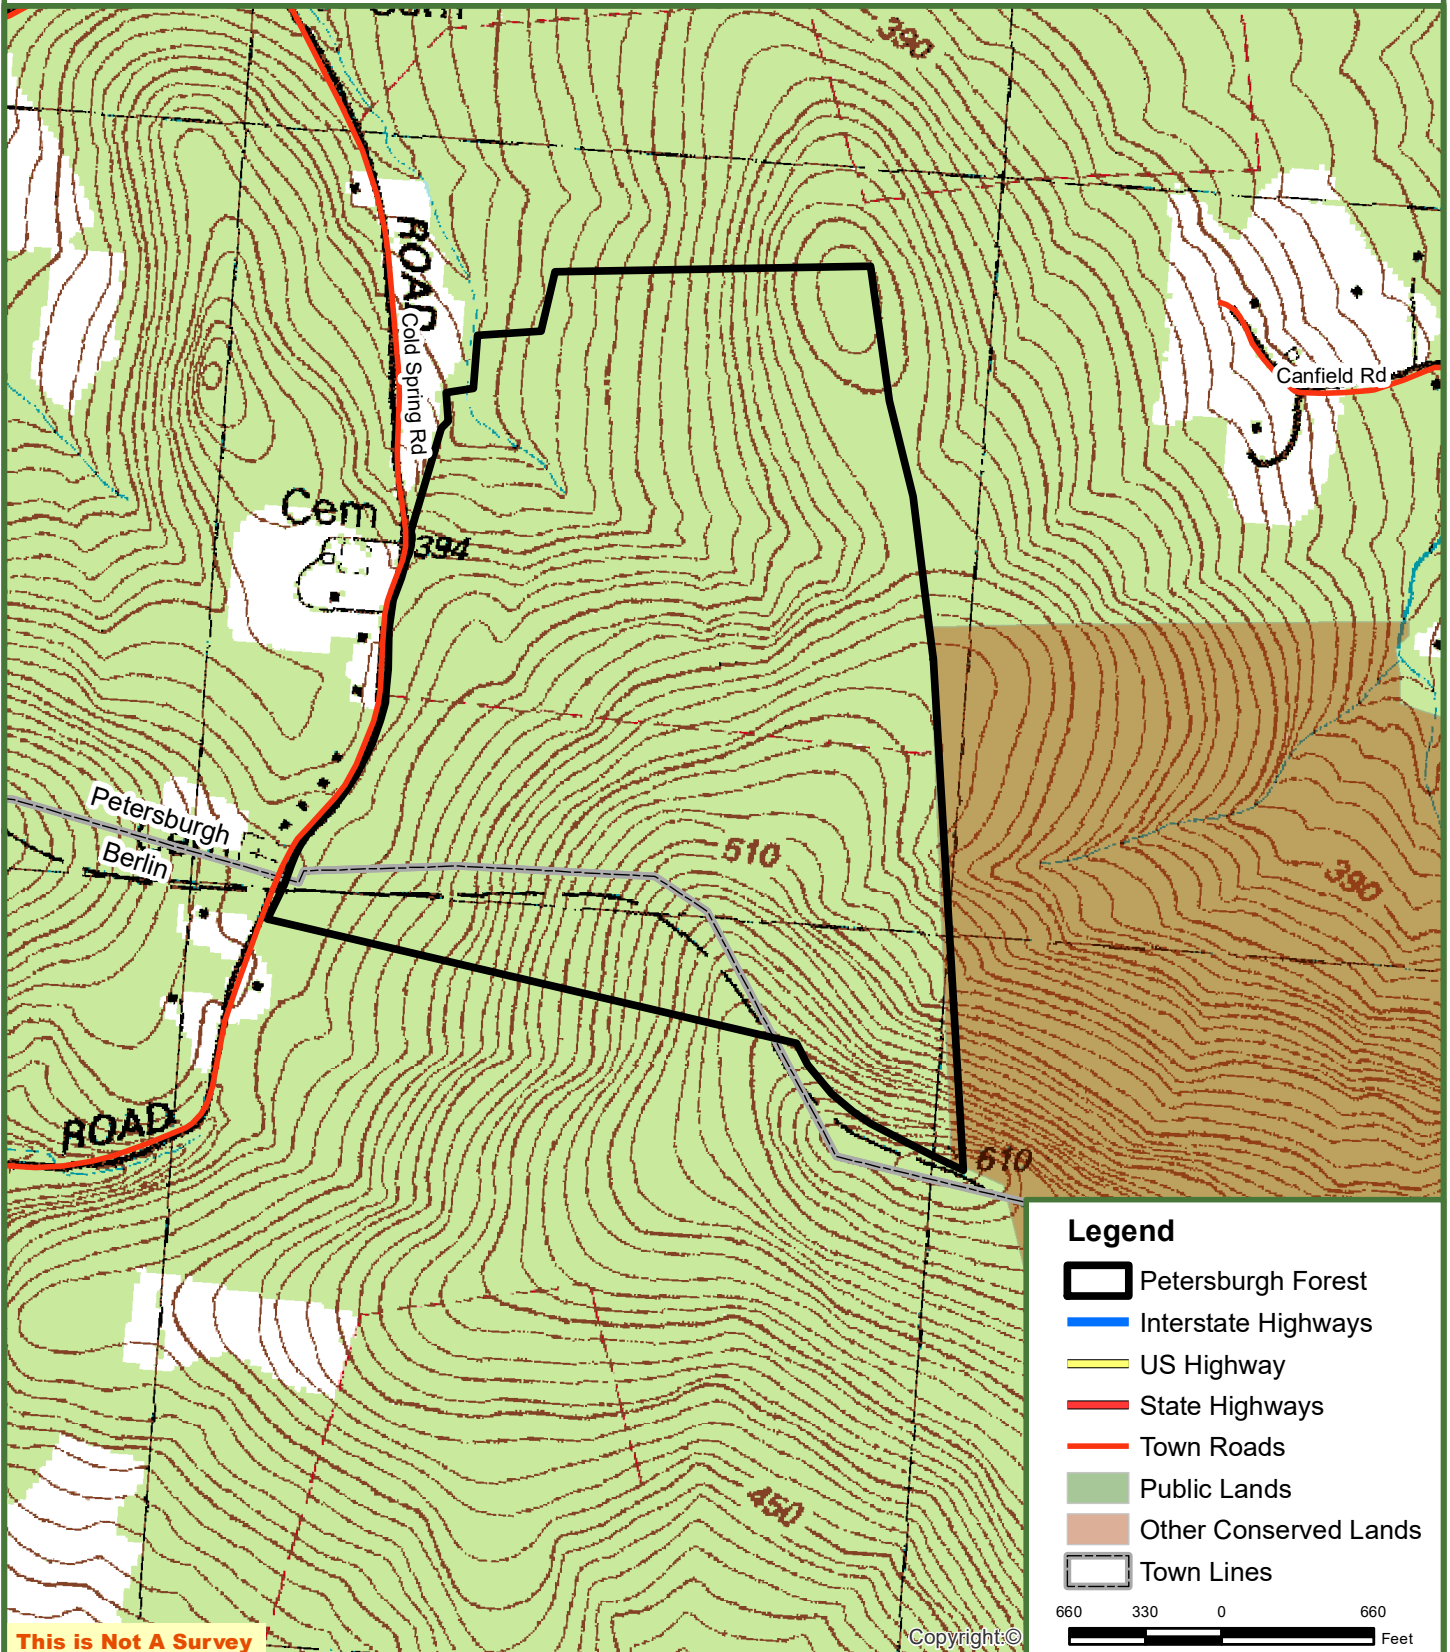

# Petersburgh Forest

130.1 Deed Acres

Berlin/Petersburgh, Rensselaer County, NY

**Fountains  
Land**  
AN F&W COMPANY

This is Not A Survey

Copyright ©

660 330 0 660  
Feet

Map produced from the best available information including town tax maps, hand held GPS data, aerial photography and reference information obtained from publicly available GIS sources, and the owner. Boundary lines portrayed on this map are approximate and could be different than the actual location of boundaries found in the field.