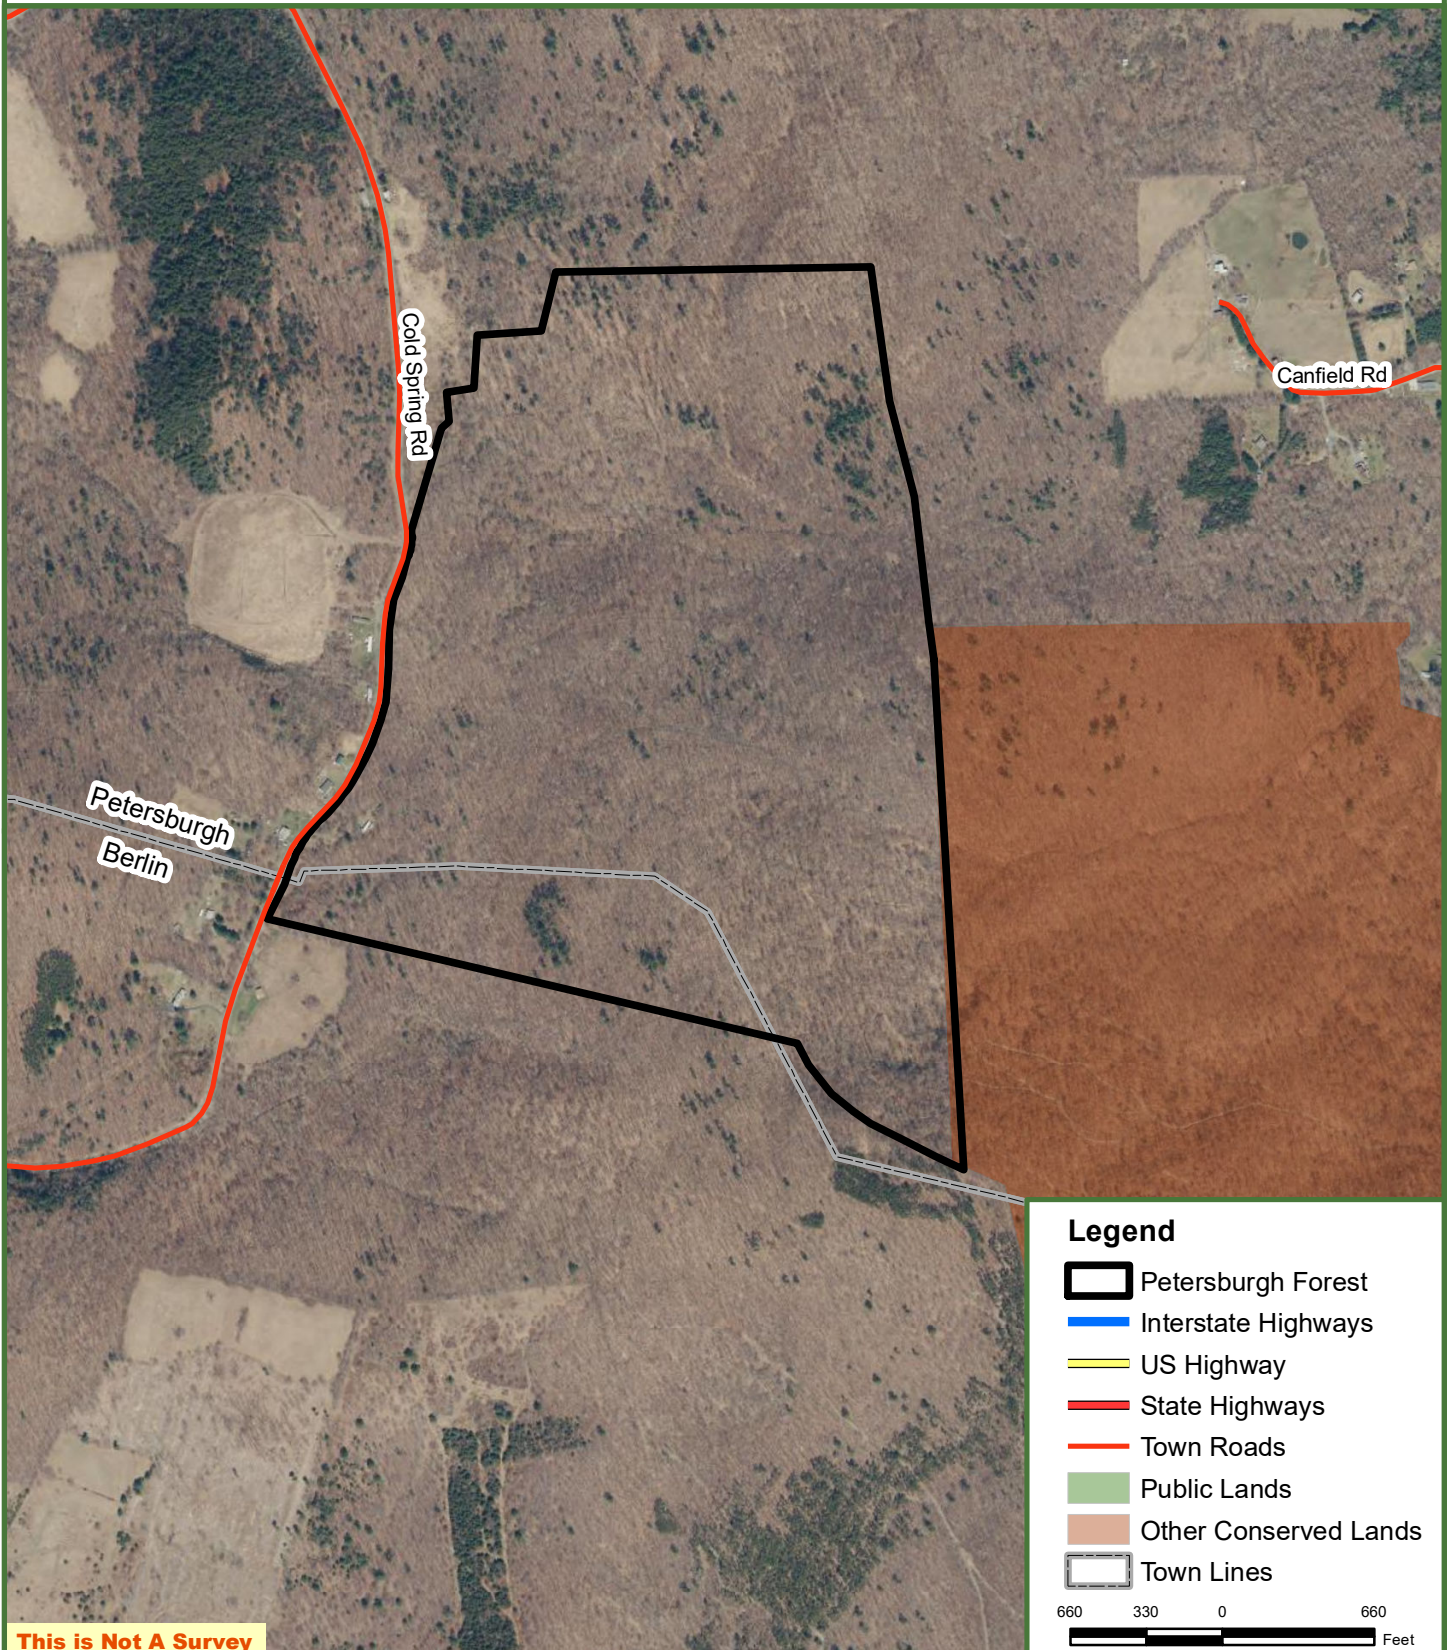

# Petersburgh Forest

130.1 Deed Acres  
Berlin/Petersburgh, Rensselaer County, NY

**Fountains  
Land**  
AN F&W COMPANY

Map produced from the best available information including town tax maps, hand held GPS data, aerial photography and reference information obtained from publicly available GIS sources, and the owner. Boundary lines portrayed on this map are approximate and could be different than the actual location of boundaries found in the field.