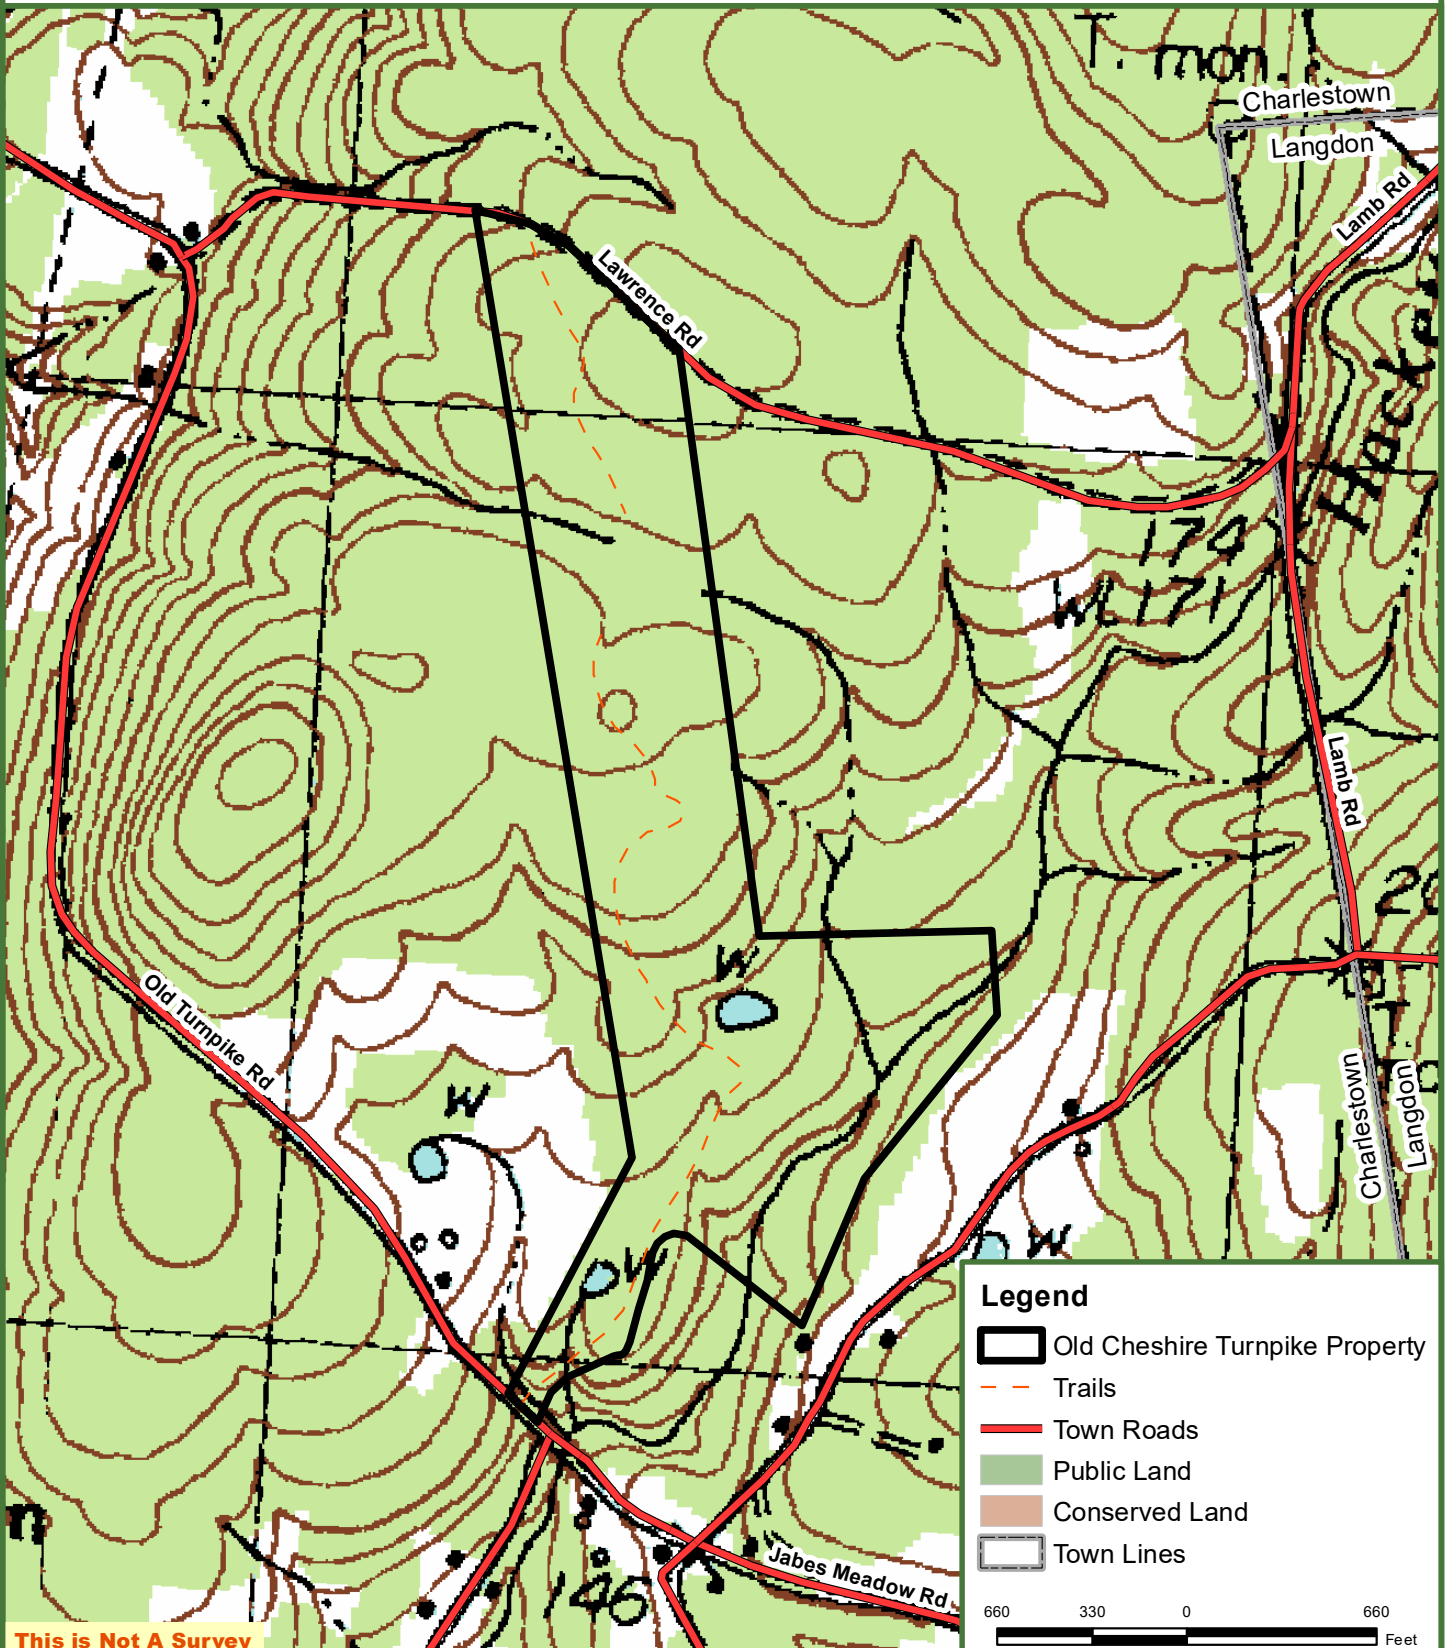

Old Cheshire Turnpike Property

65 GIS Acres

Charlestown, Sullivan County, NH

**Fountains
Land**
AN F&W COMPANY

This is Not A Survey

Map produced from the best available information including town tax maps, hand held GPS data, aerial photography and reference information obtained from publicly available GIS sources, and the owner. Boundary lines portrayed on this map are approximate and could be different than the actual location of boundaries found in the field