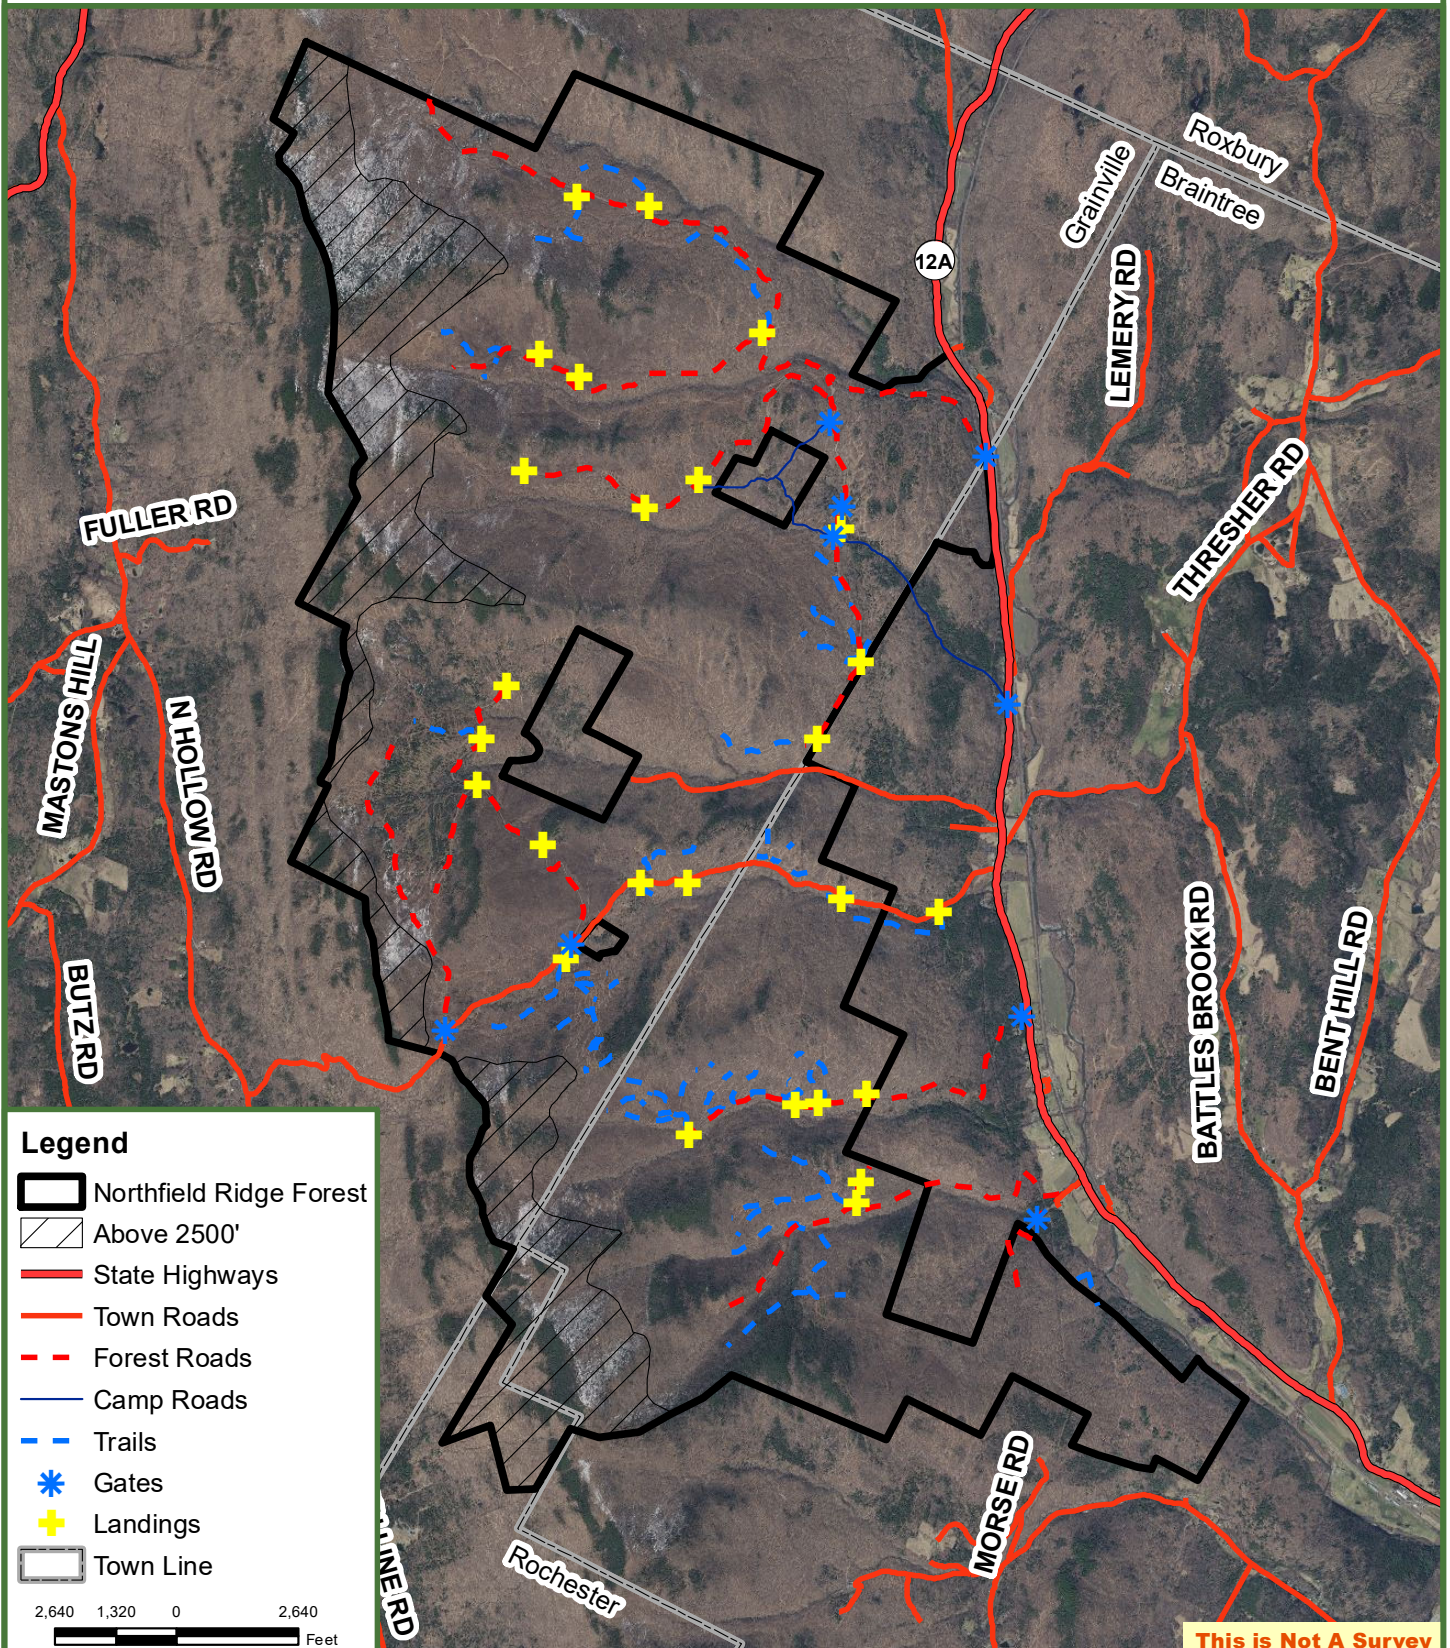

# Northfield Ridge Forest

7,279 Grand List Acres

Grainville/Braintree/Rochester, Addison/Orange/Windsor County, Vermont

**Fountains  
Land**  
AN F&W COMPANY

Map produced from the best available information including UVA map, town tax maps, hand held GPS data, aerial photography and reference information obtained from publicly available GIS sources. Boundary lines portrayed on this map are approximate and could be different than the actual location of boundaries found in the field. Map is not a survey.