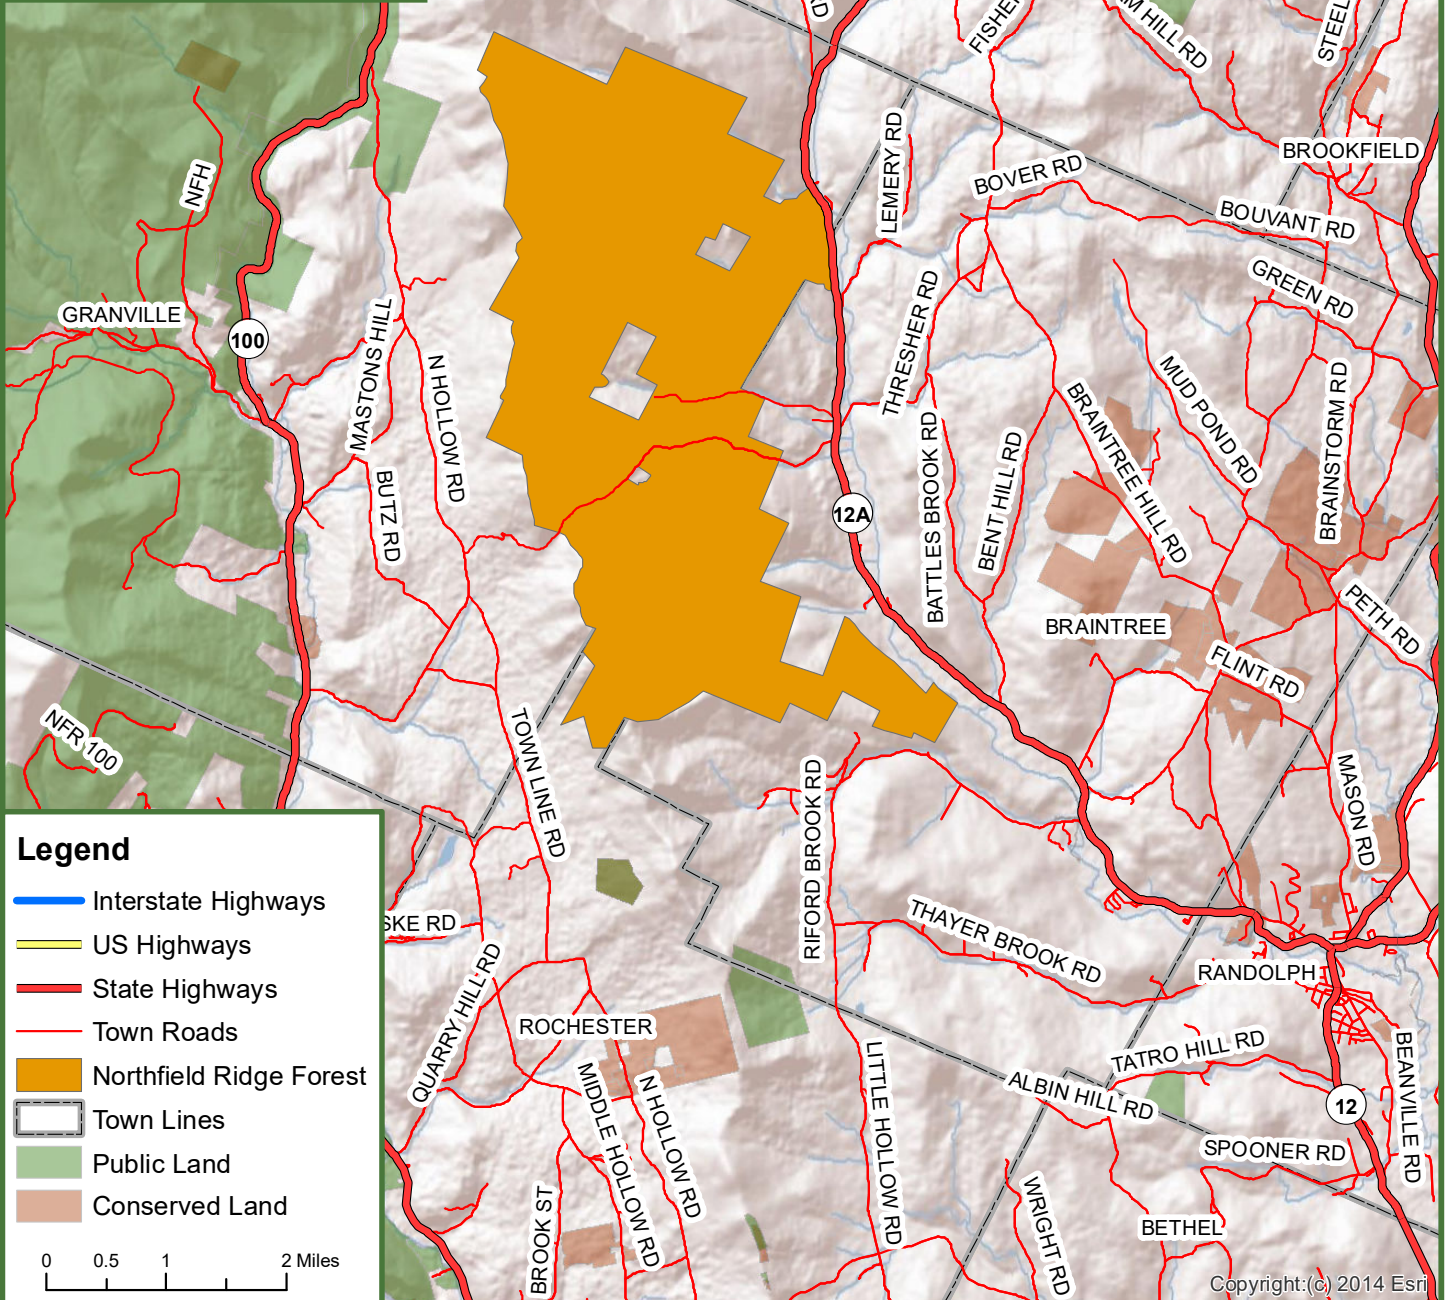

Locus Map Northfield Ridge Forest

7,279 Grand List Acres

**Fountains
Land**
AN F&W COMPANY

Grainville/Braintree/Rochester, Addison/Orange/Windsor County, Vermont

Legend

- Interstate Highways
- US Highways
- State Highways
- Town Roads
- Northfield Ridge Forest
- Town Lines
- Public Land
- Conserved Land