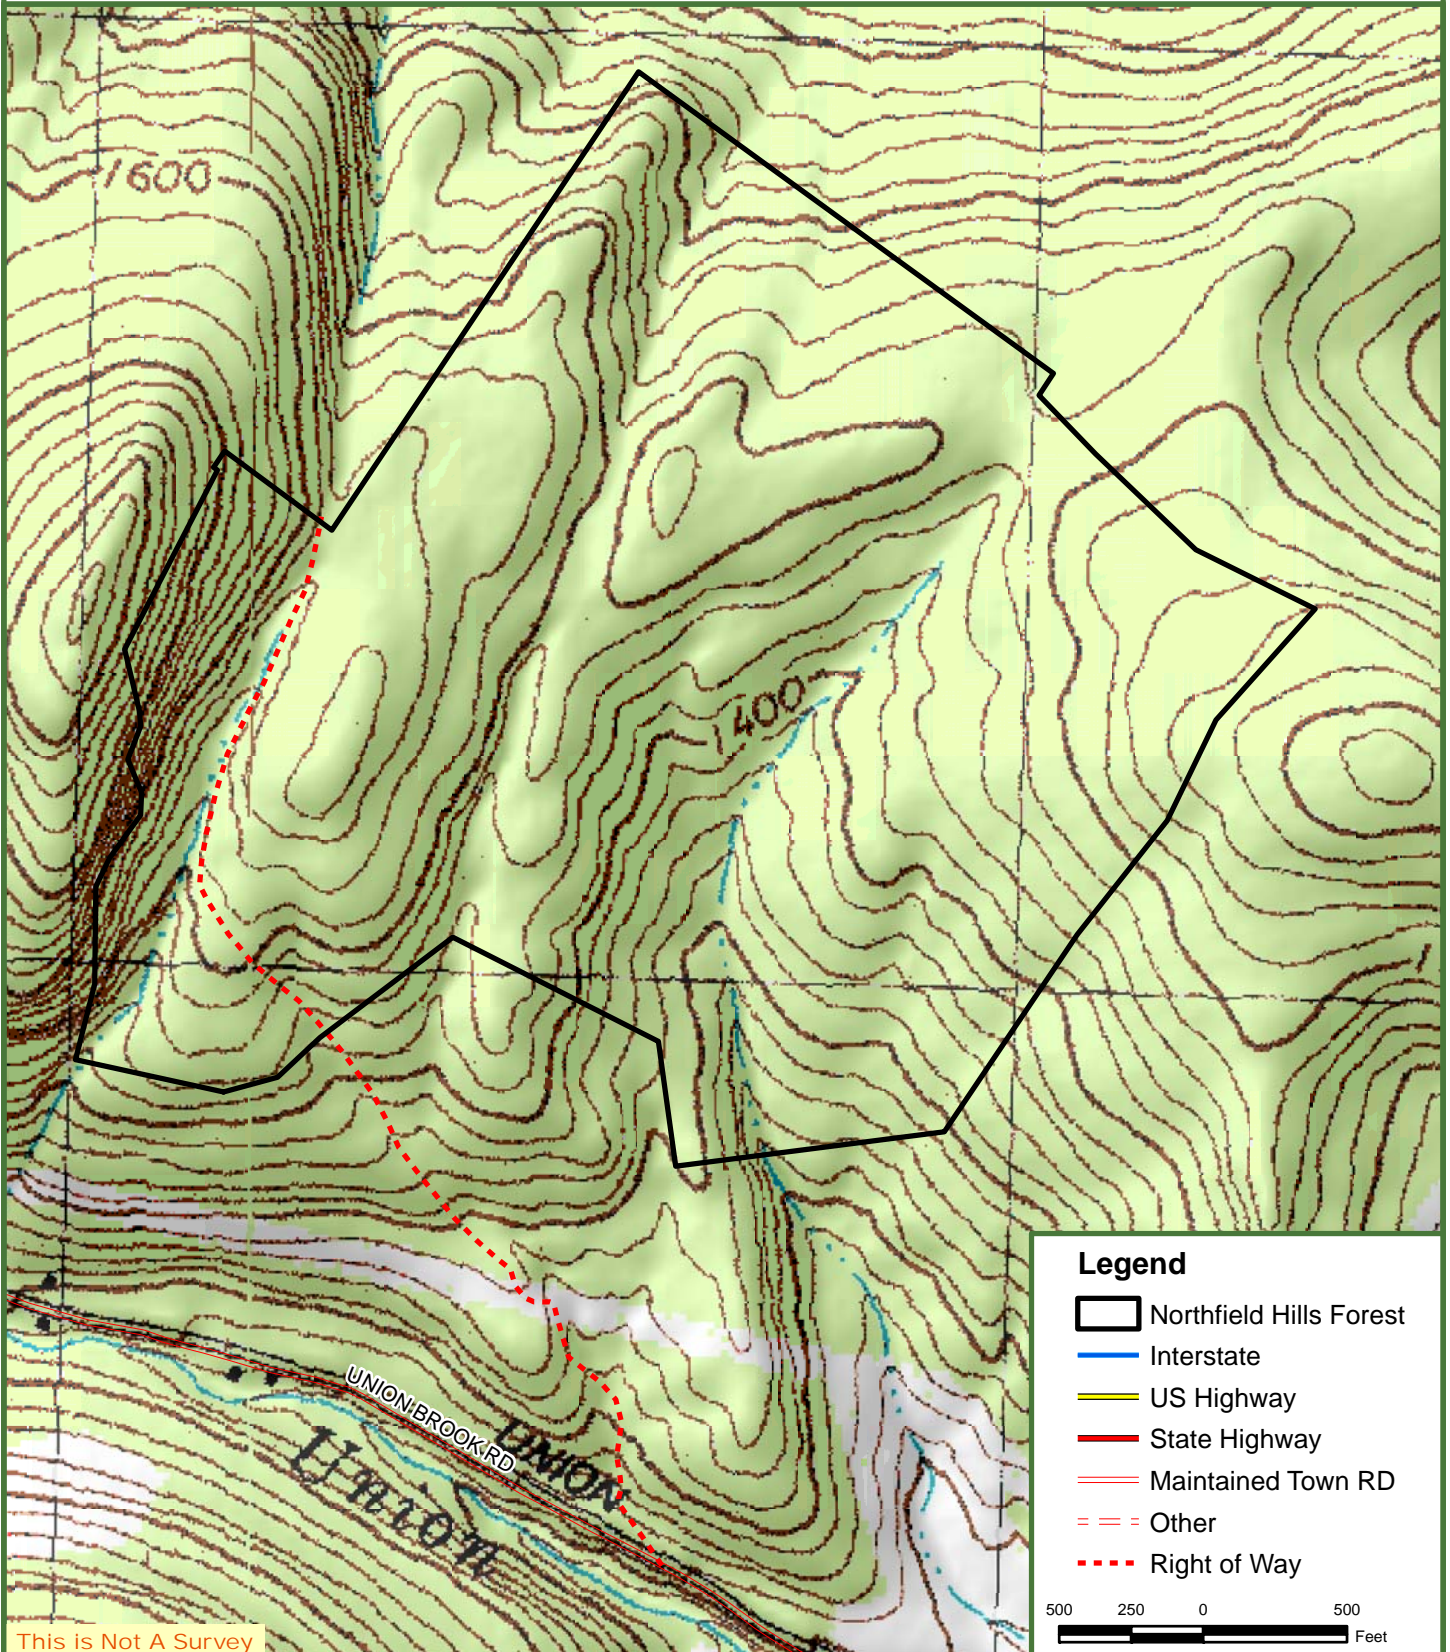

# Northfield Hills Forest

218.8 Survey Acres  
Northfield, Washington County, VT

Map produced from the best available information including town tax maps, hand held GPS data, aerial photography and reference information obtained from publicly available GIS sources, and the owner. Boundary lines portrayed on this map are approximate and could be different than the actual location of boundaries found in the field.