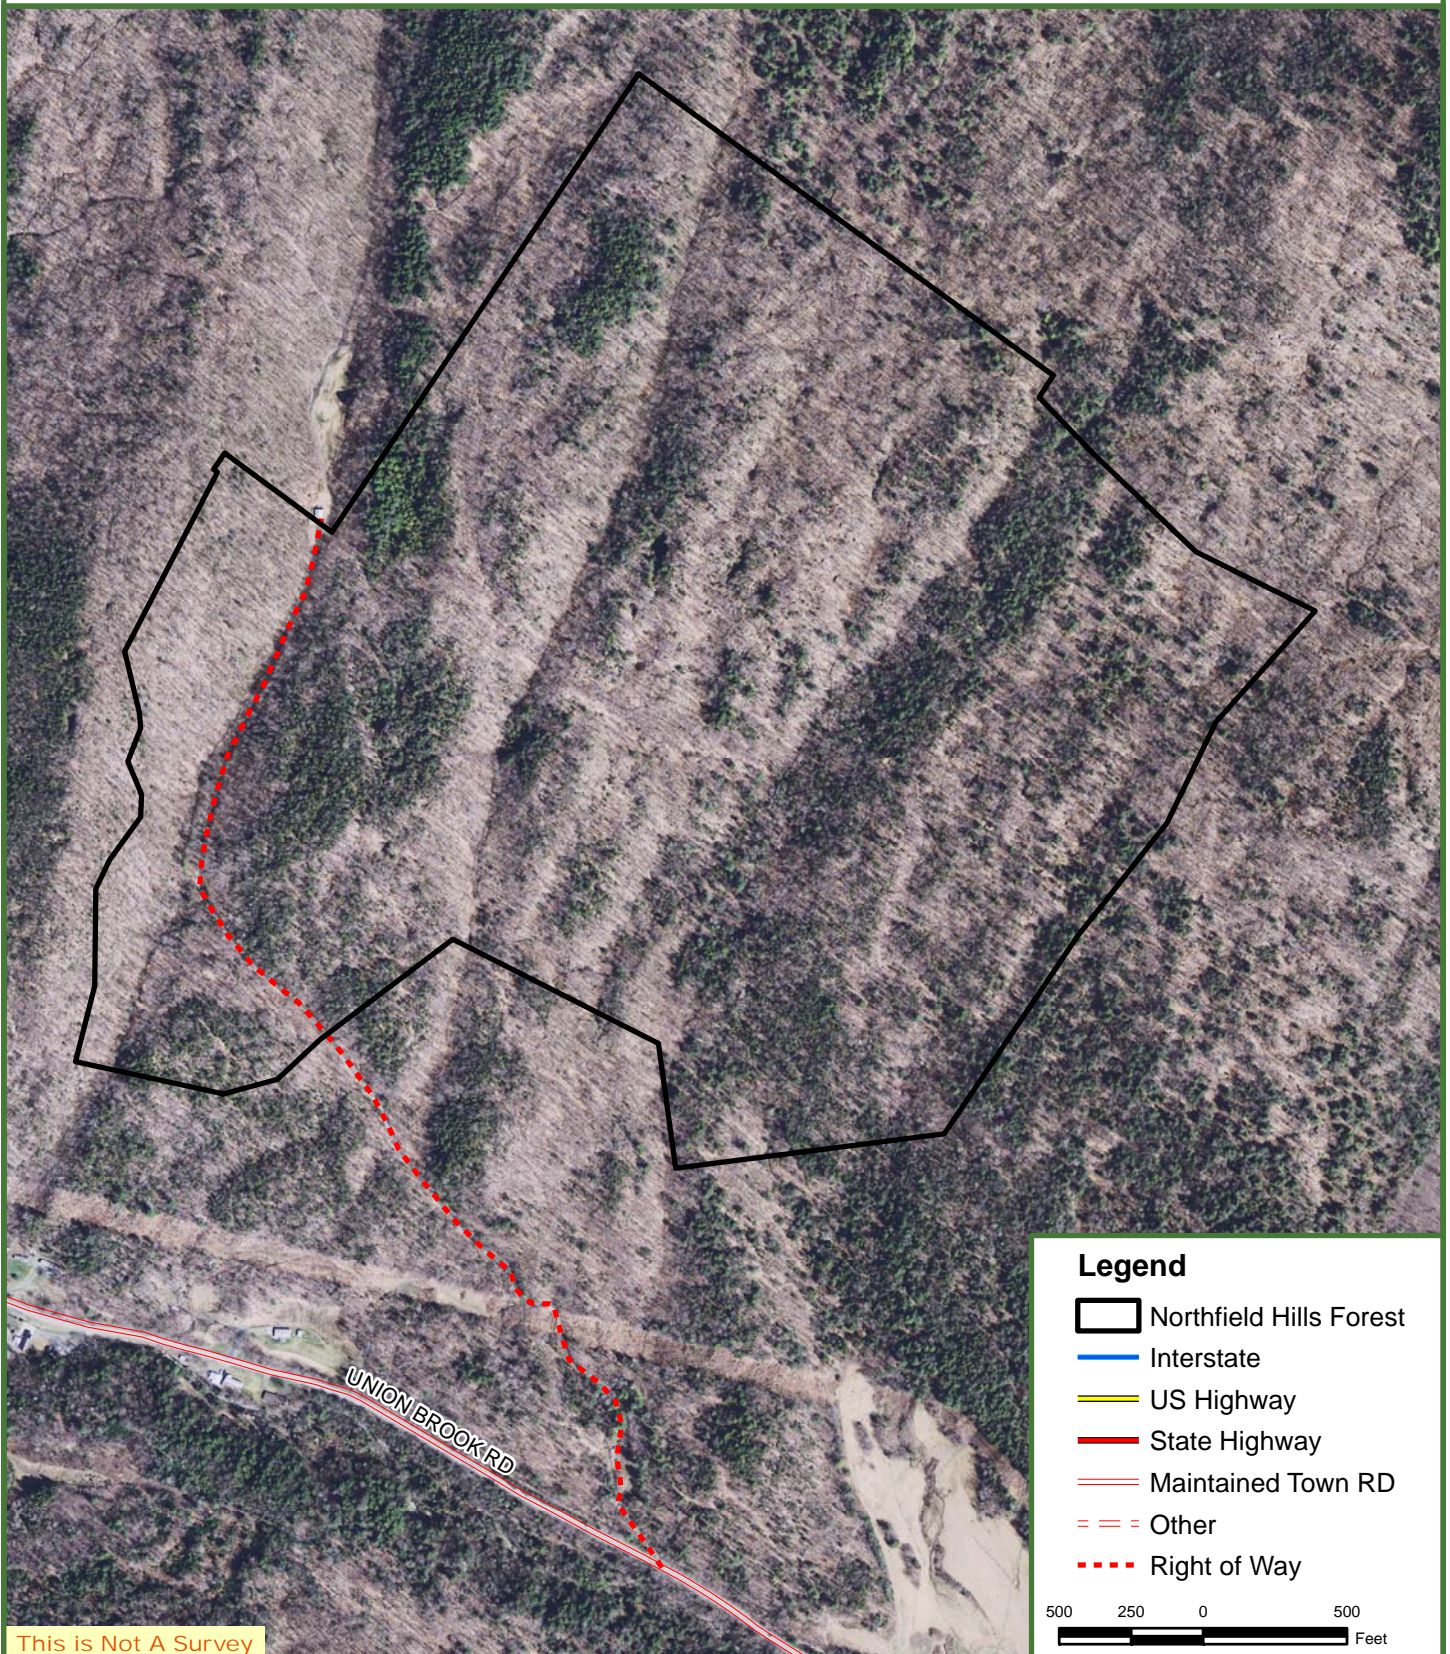

Northfield Hills Forest

218.8 Survey Acres
Northfield, Washington County, VT

This is Not A Survey

Map produced from the best available information including town tax maps, hand held GPS data, aerial photography and reference information obtained from publicly available GIS sources, and the owner. Boundary lines portrayed on this map are approximate and could be different than the actual location of boundaries found in the field.