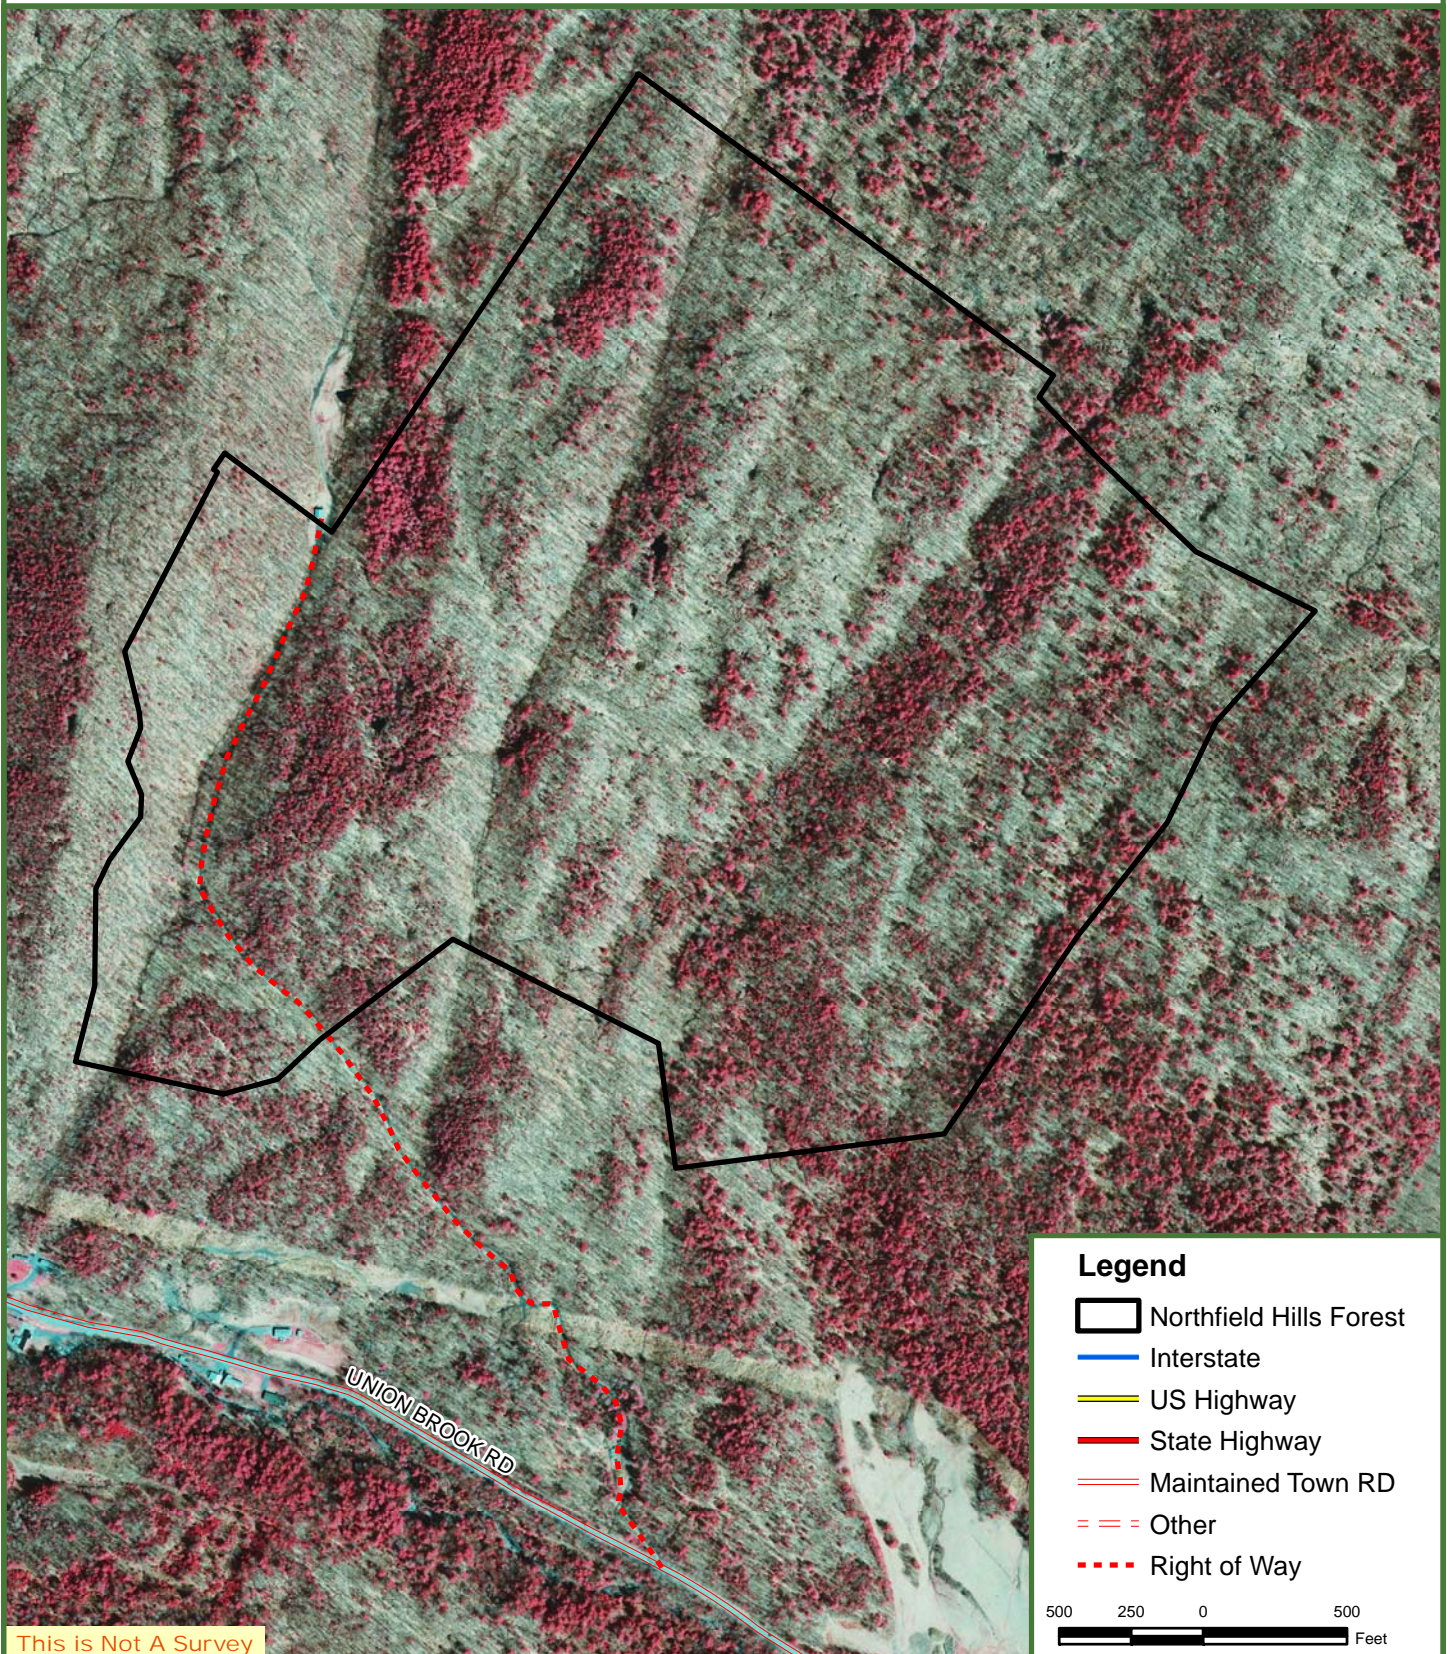

# Northfield Hills Forest

218.8 Survey Acres

Northfield, Washington County, VT

**Fountains  
Land**  
AN F&W COMPANY

This is Not A Survey

Map produced from the best available information including town tax maps, hand held GPS data, aerial photography and reference information obtained from publicly available GIS sources, and the owner. Boundary lines portrayed on this map are approximate and could be different than the actual location of boundaries found in the field.